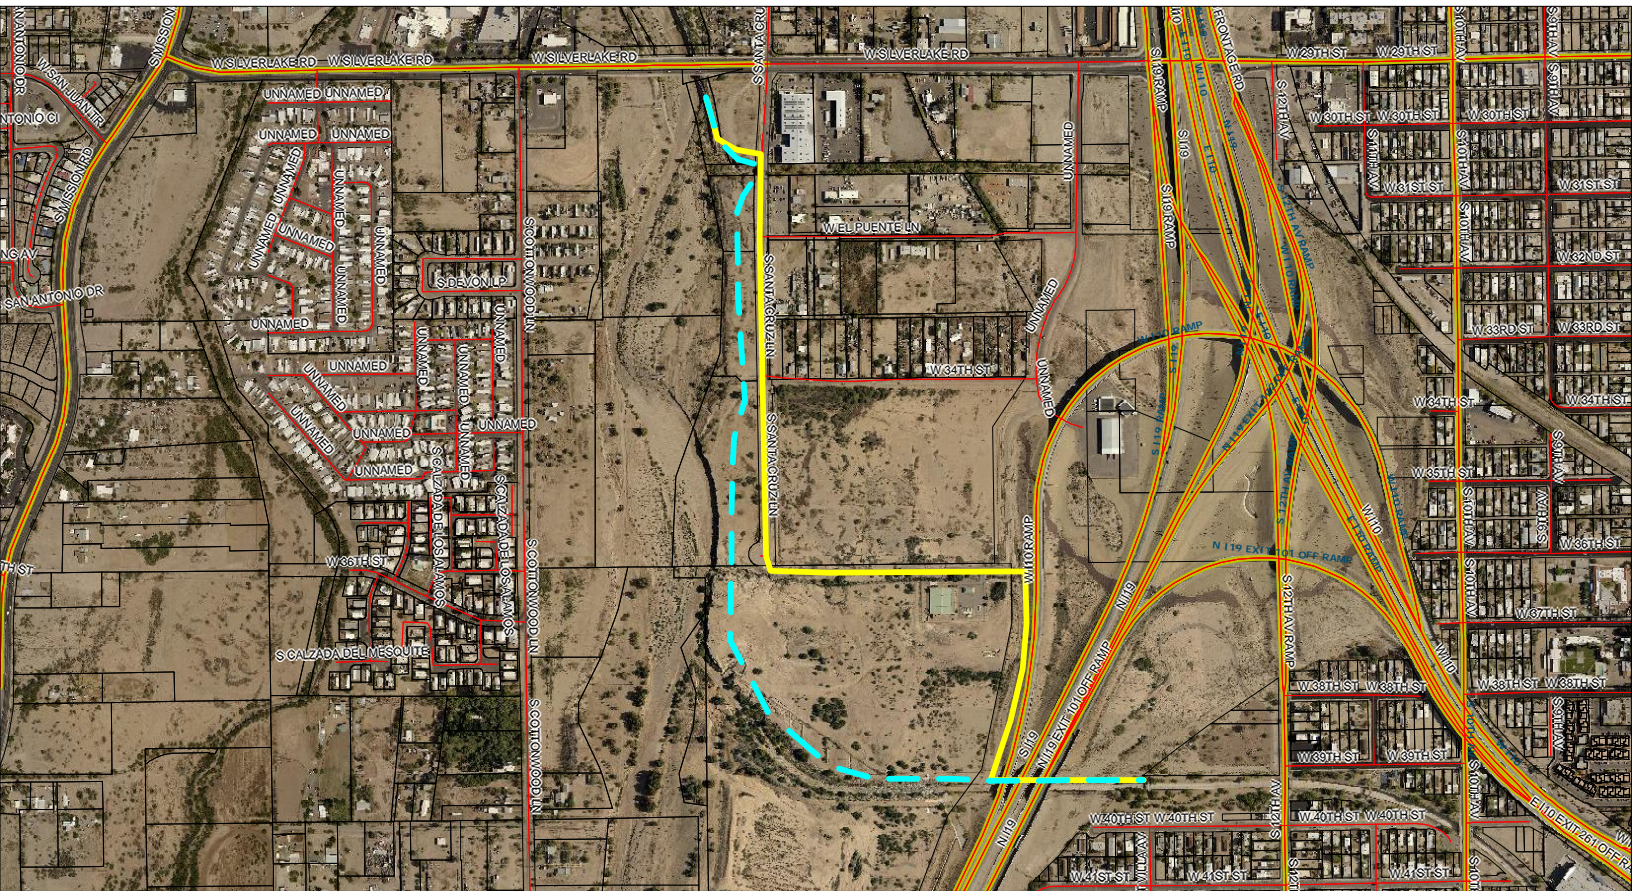

Paseo de las Iglesias Temporary (Yellow) vs. Permanent (Blue)

SCALE 1 : 12,051