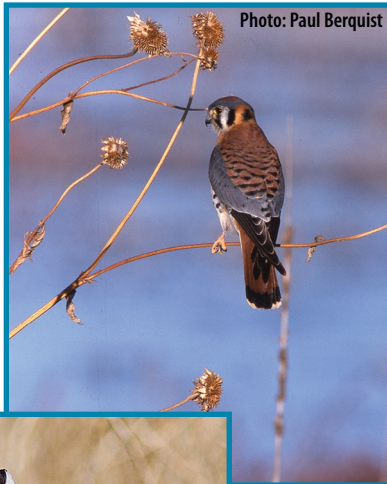

BLACKBIRDS AND ORIOLES

- Yellow-headed Blackbird W, R
- Eastern Meadowlark P, U
- Western Meadowlark W, R
- Hooded Oriole S, R
- Bullock's Oriole M, R
- Red-winged Blackbird W, R
- Brewer's Blackbird W, R
- Brown-headed Cowbird S, U
- Bronzed Cowbird S, R
- Great-tailed Grackle P, C

FINCHES

- House Finch P, C
- Lawrence's Goldfinch W, R
- Lesser Goldfinch P, C
- Pine Siskin W, U

OLD WORLD SPARROWS

- House Sparrow P, U

OTHER SPECIES

The pond in the park was rebuilt in 2017 and this will likely add birds not on this checklist. If you identify species not on this checklist, please notify Pima County Natural Resources, Parks and Recreation (520) 724-5375 or email eeducation@pima.gov