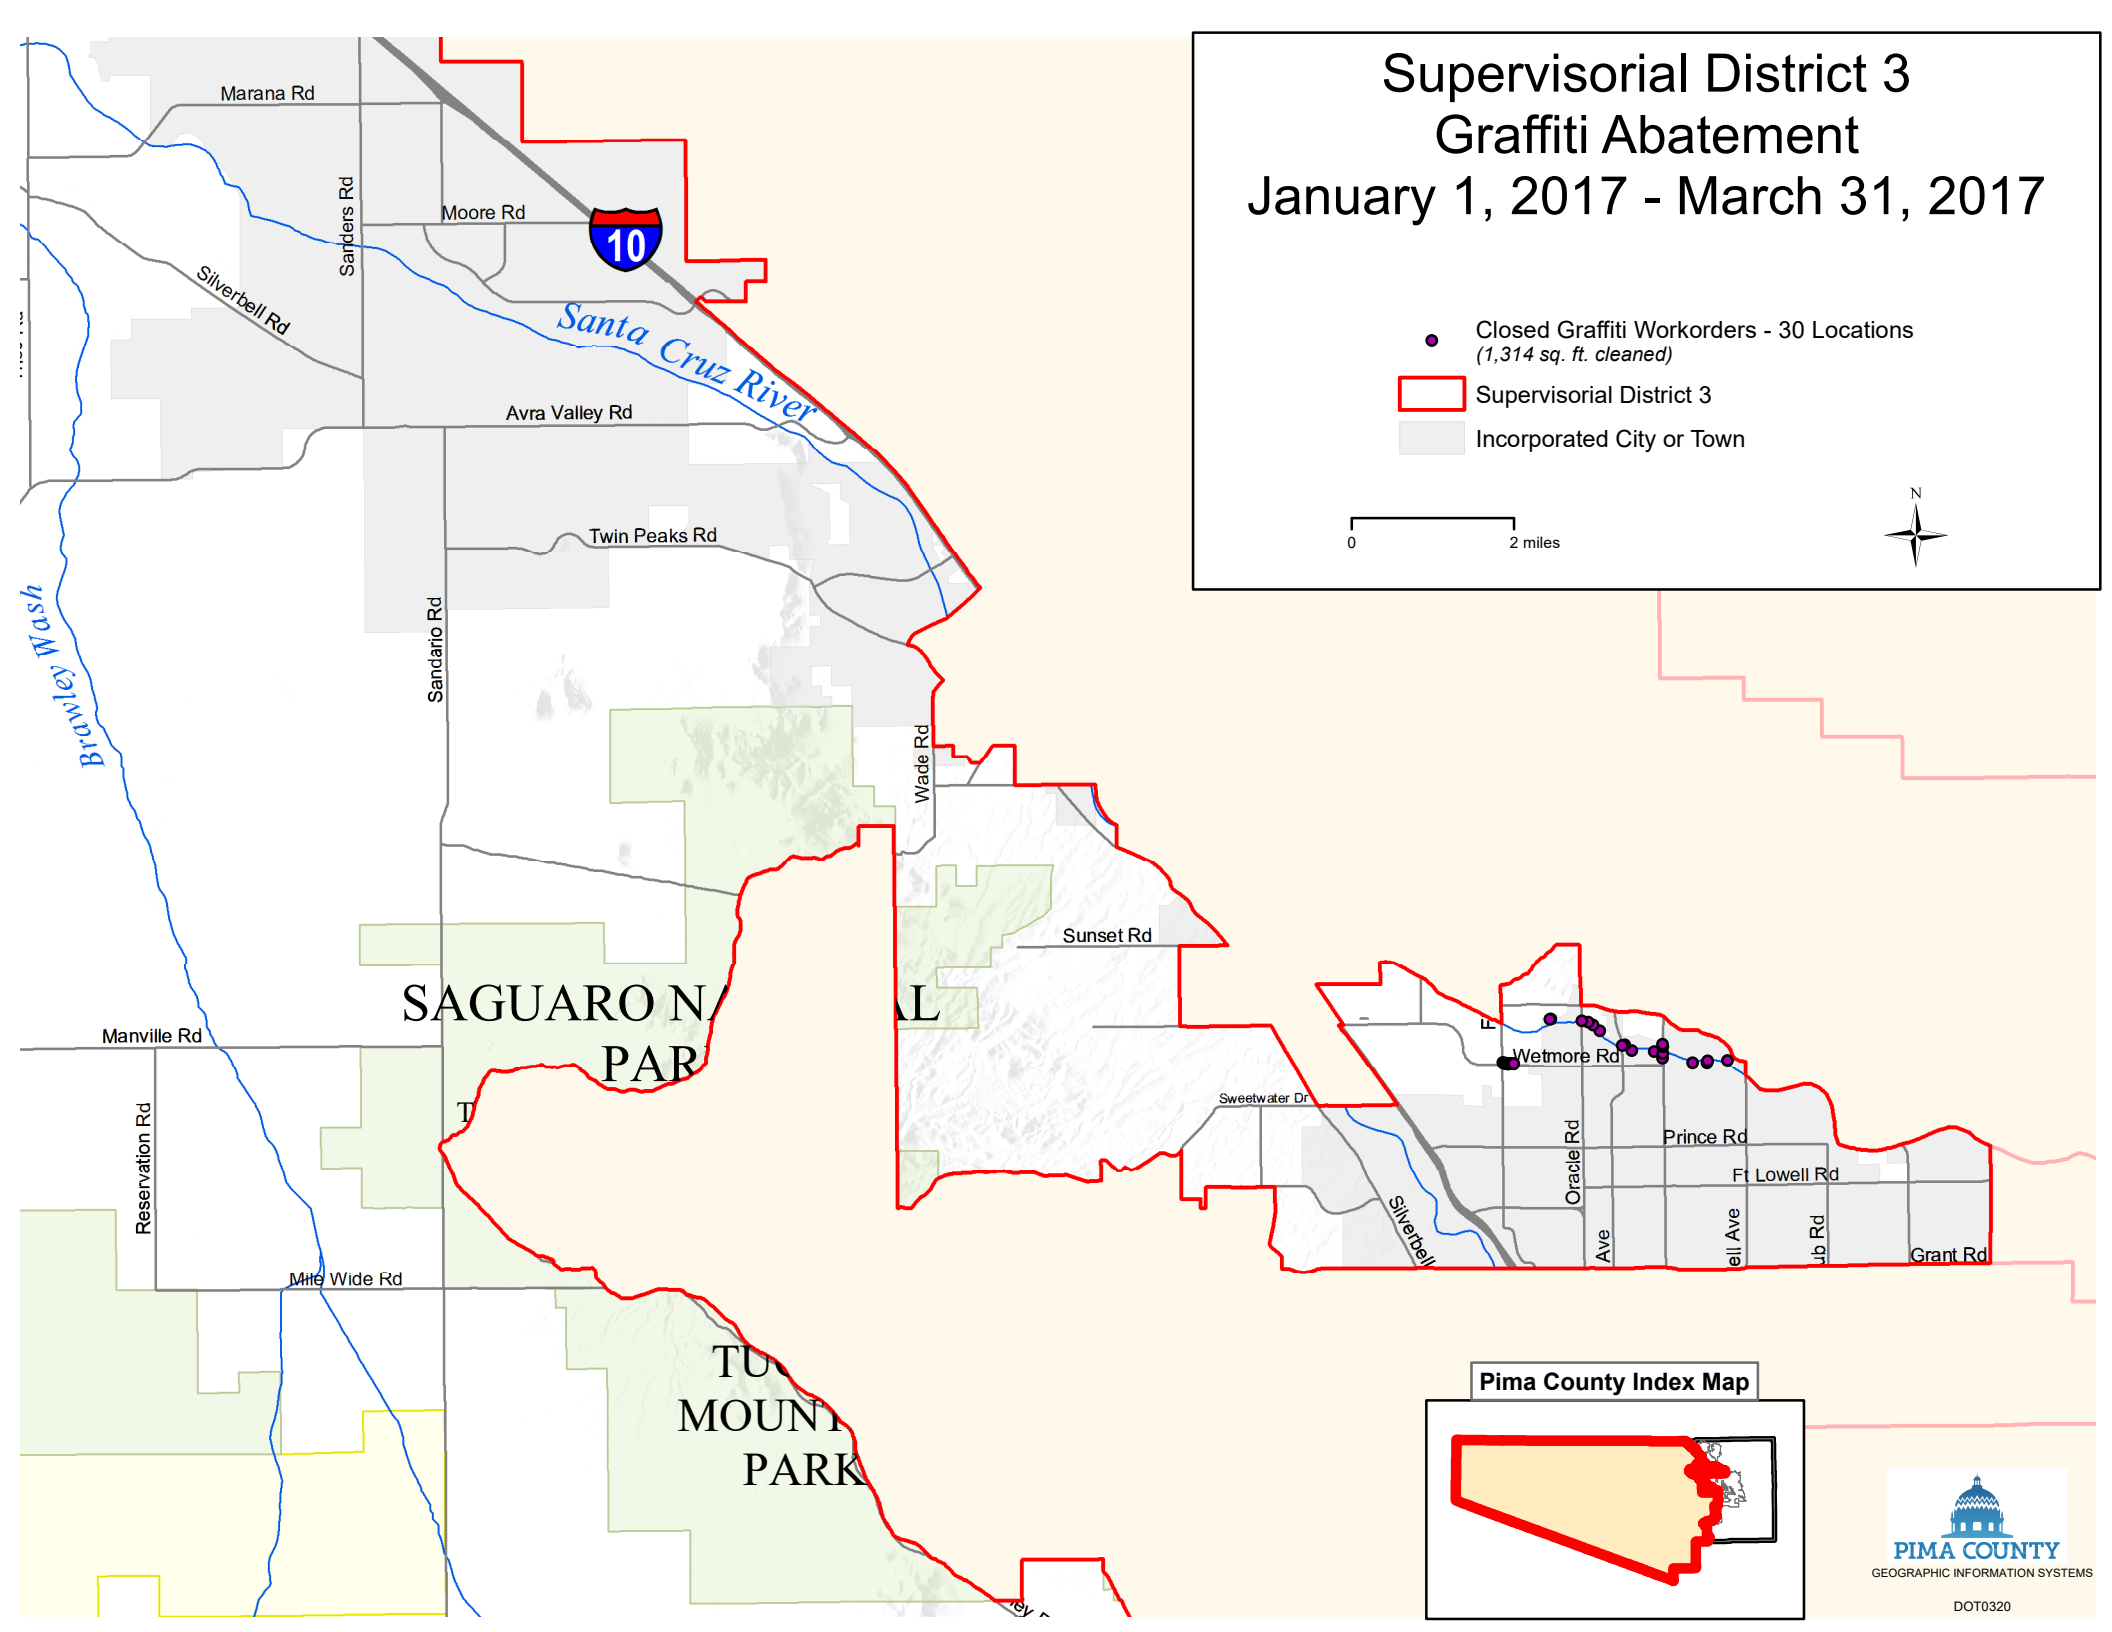

# Supervisory District 3 Graffiti Abatement January 1, 2017 - March 31, 2017

- Closed Graffiti Workorders - 30 Locations  
(1,314 sq. ft. cleaned)
- ▭ Supervisory District 3
- ▭ Incorporated City or Town

Pima County Index Map