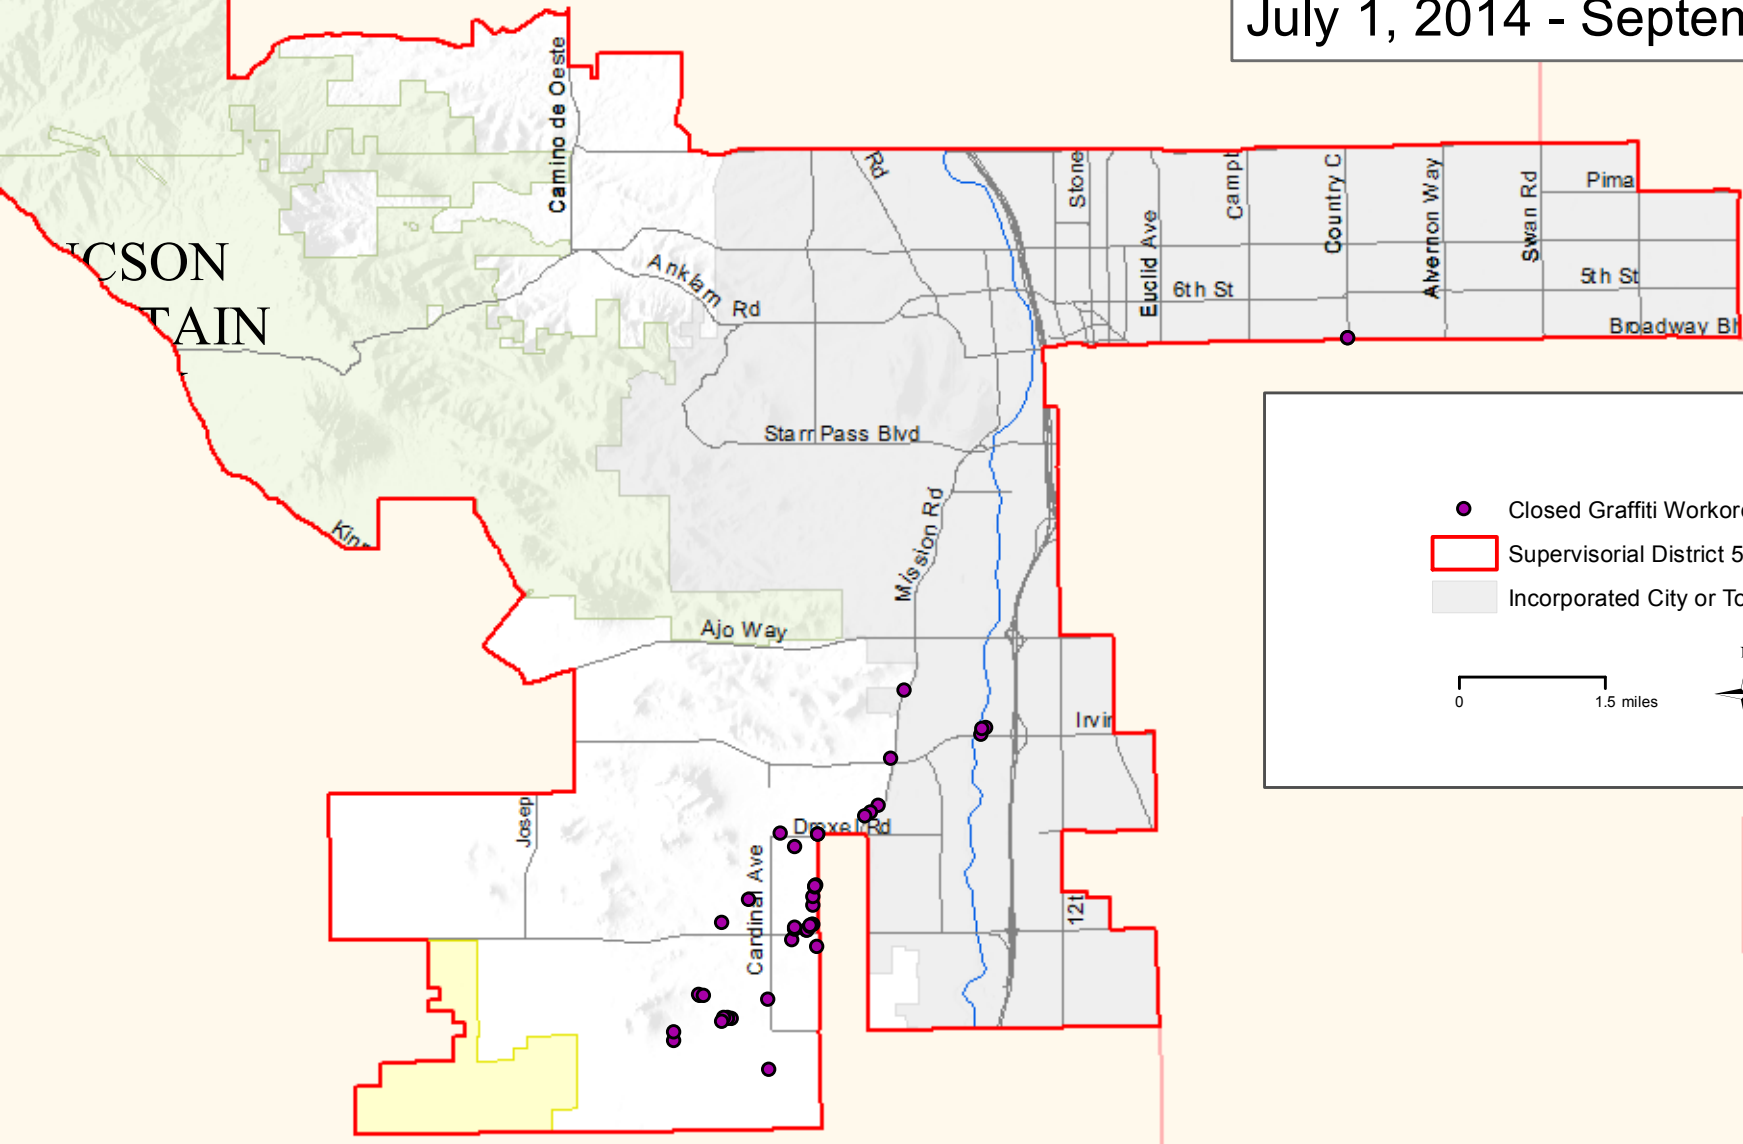

K
IN DISTRICT

Supervisory District 5 Graffiti Abatement July 1, 2014 - September 30, 2014

JACKSON
MOUNTAIN

- Closed Graffiti Workorders - 43 Locations
- Supervisory District 5
- Incorporated City or Town

0 1.5 miles

N