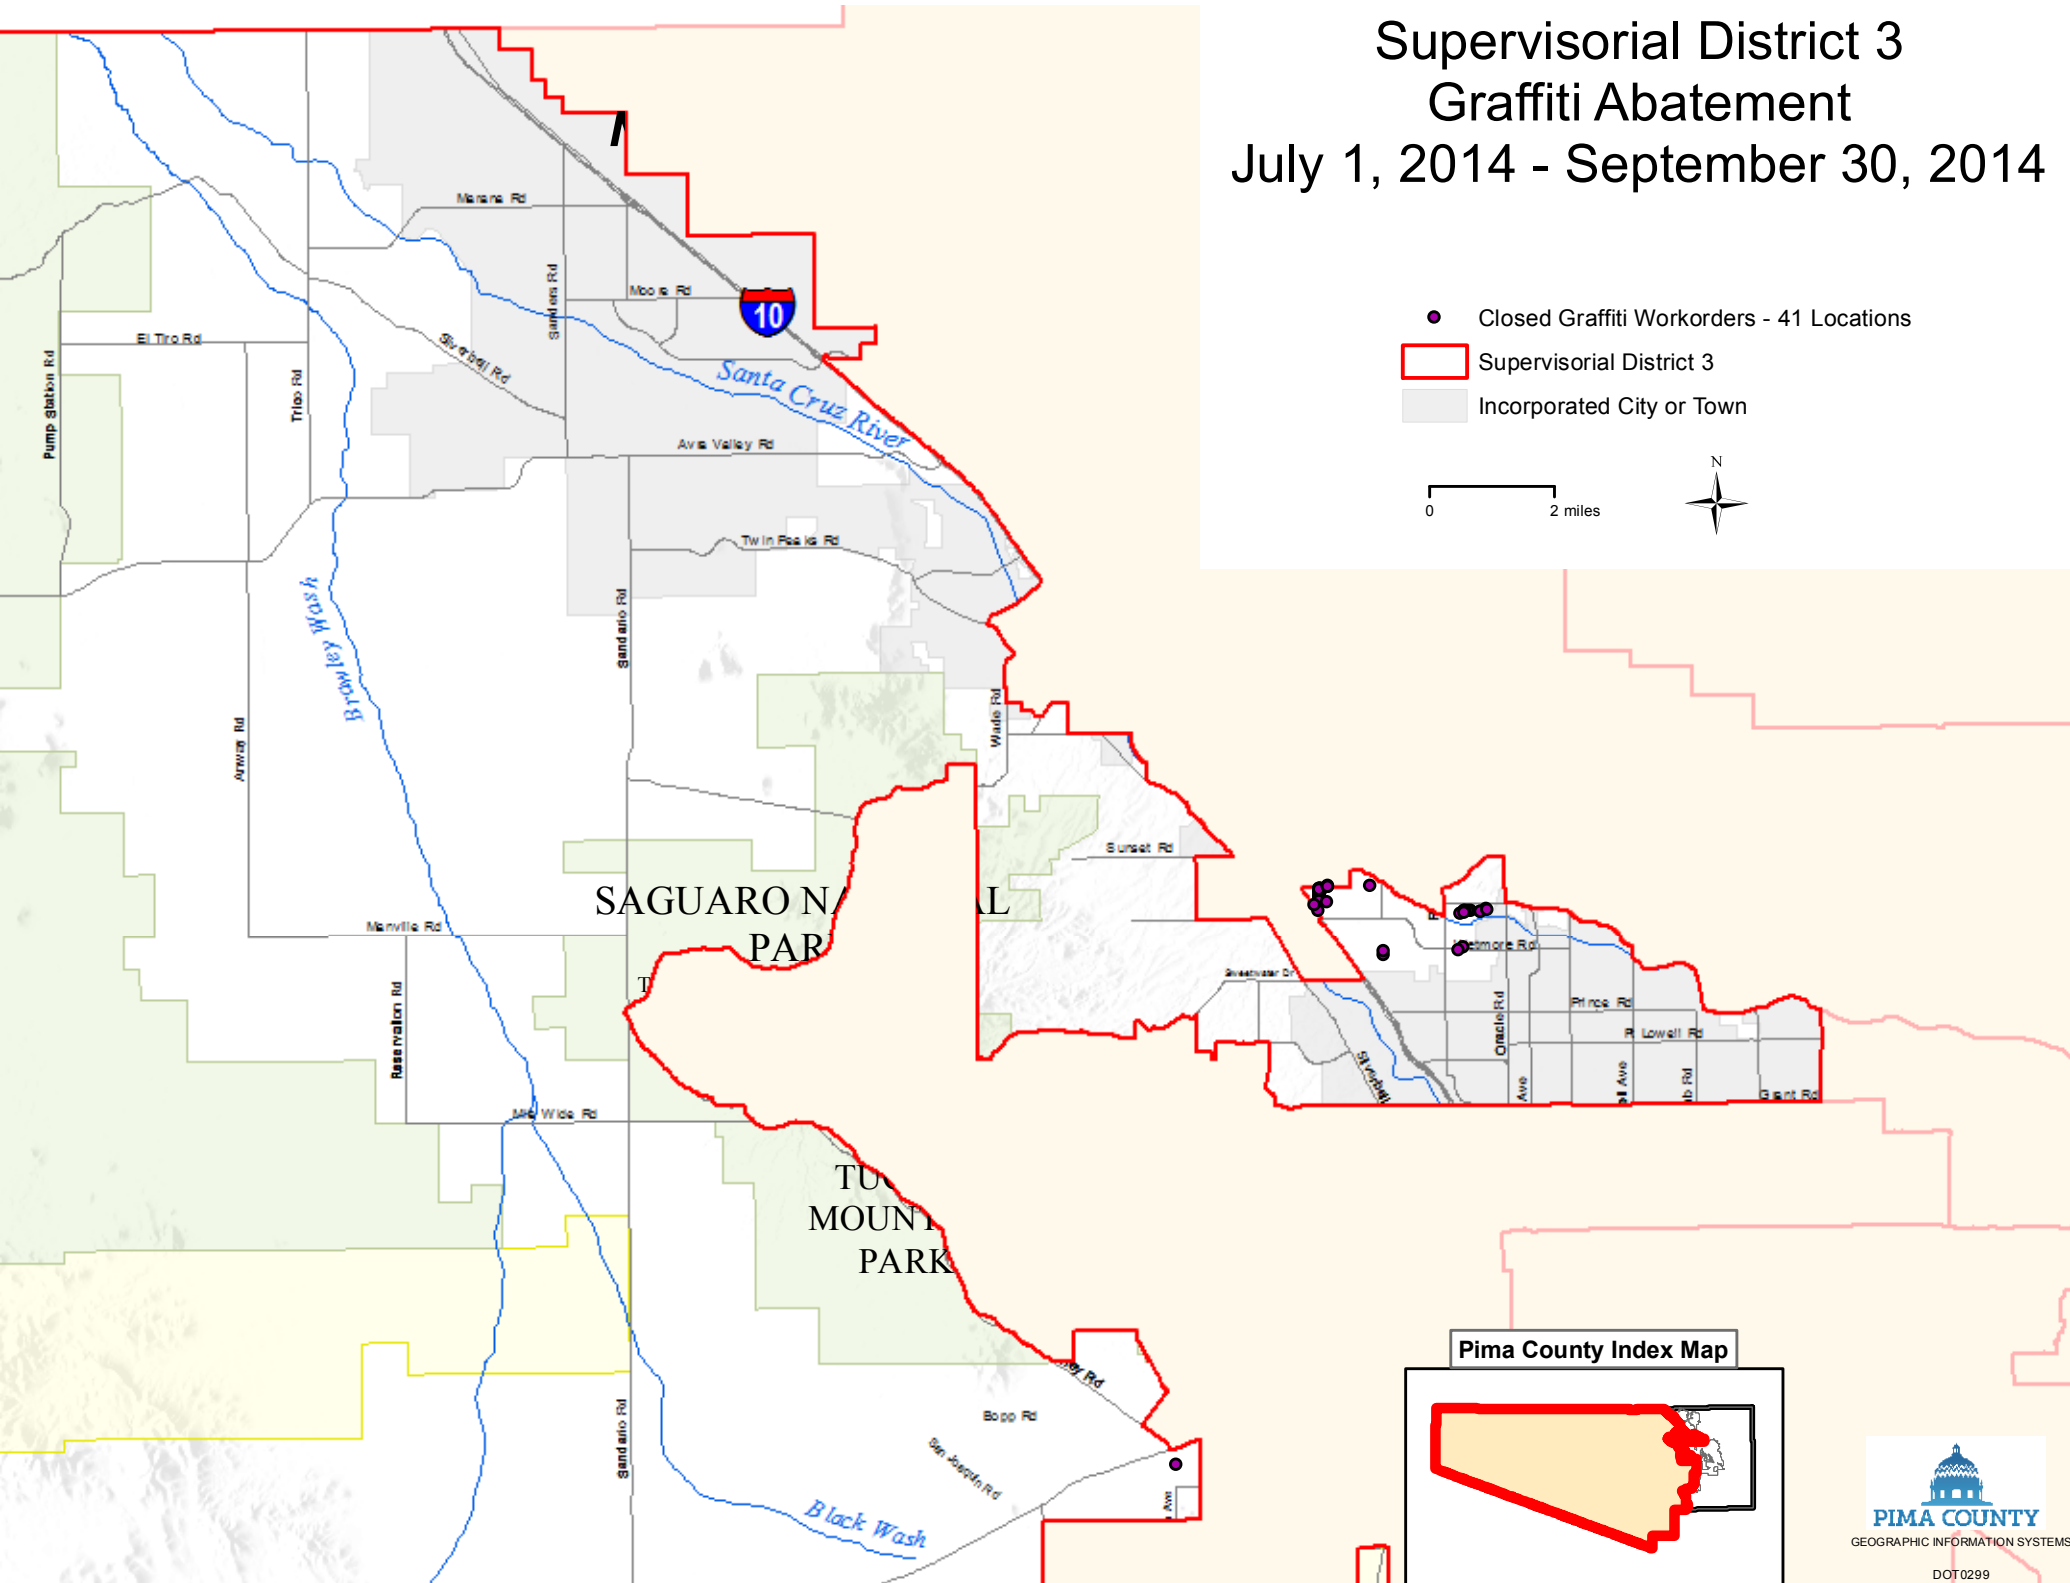

Supervisorial District 3 Graffiti Abatement July 1, 2014 - September 30, 2014

- Closed Graffiti Workorders - 41 Locations
- ▭ Supervisorial District 3
- ▭ Incorporated City or Town

0 2 miles

Pima County Index Map