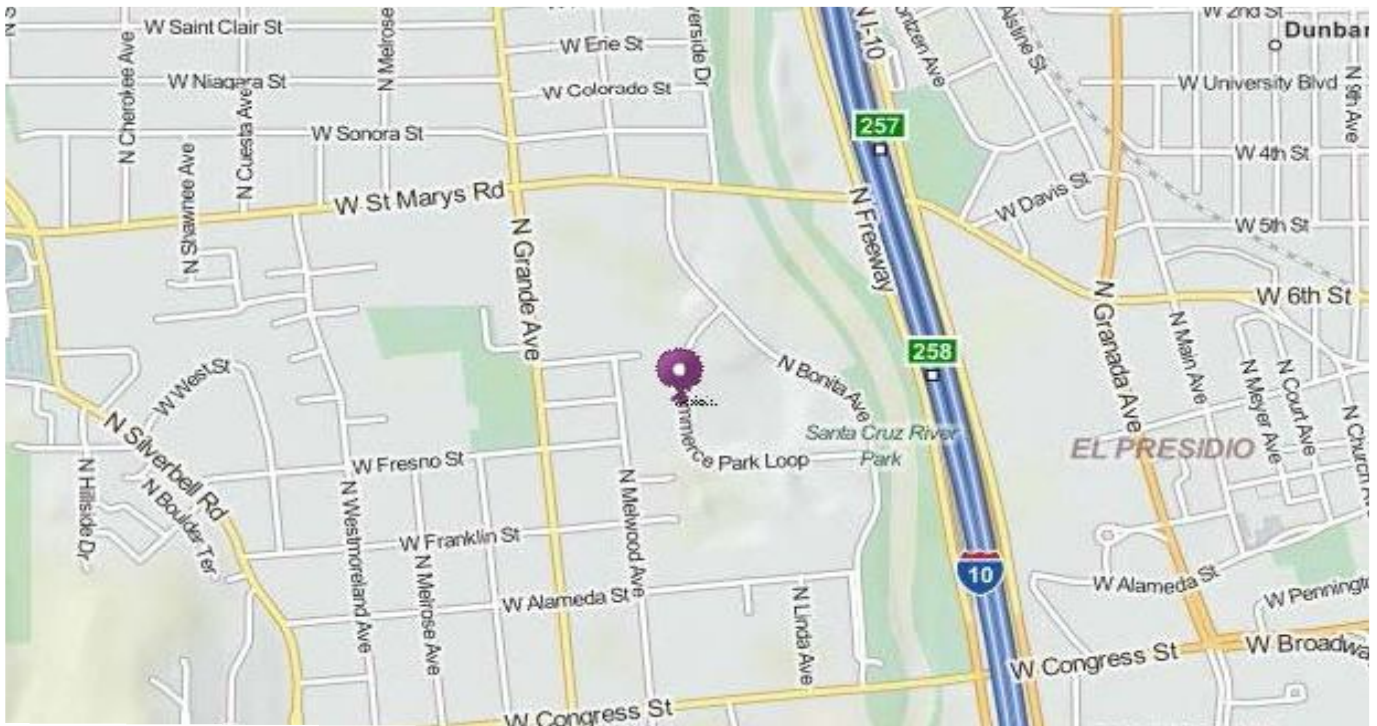

PIMA COUNTY
Rio Nuevo Center
340 N. Commerce Park Loop, Tortolita Bldg
Directions from Interstate 10

From Westbound Interstate 10
Exit 258 – Toward Congress St/St Mary's Road
Take the 1st left onto W Congress St
Turn right onto North Bonita Ave
Turn left onto N Commerce Park Loop
340 N Commerce Loop is on the right

From Eastbound Interstate 10
Exit 258 – Toward Congress St/Broadway Blvd
Stay straight to go onto N Freeway
Turn right onto W Congress St
Turn right onto North Bonita Ave
Turn left onto N Commerce Park Loop
340 N Commerce Loop is on the right