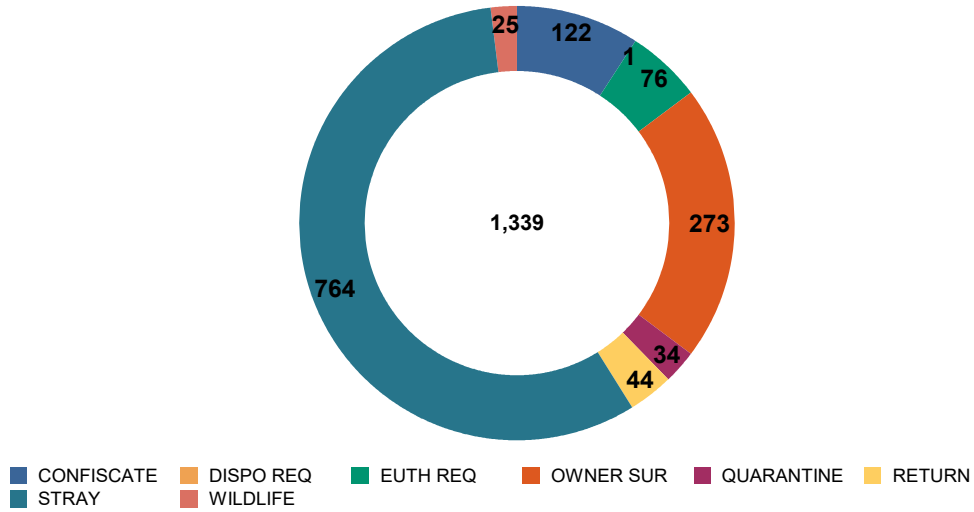

Pima Animal Care Center Intake Numbers September 2017

	CAT	DOG	Others	Total
CONFISCATE	39	78	5	122
DISPO REQ	0	1	0	1
EUTH REQ	15	61	0	76
OWNER SUR	119	154	0	273
QUARANTINE	7	26	1	34
RETURN	10	34	0	44
STRAY	223	527	14	764
WILDLIFE	0	0	25	25
Total	413	881	45	1,339

Intakes by Type

Pima Animal Care Center Cruelty Cases Seen by Vet Services September 2017

	CAT	DOG	Total
CONFISCATE	8	0	8
EUTH REQ	0	1	1
OWNER SUR	0	10	10
STRAY	1	8	9
Total	9	19	28

■ CONFISCATE ■ EUTH REQ ■ OWNER SUR ■ STRAY

Number of Alterations

	Total
CAT	269
DOG	458
OTHER	4
Total	731

Number of Special Surgeries

	Total
CAT	25
DOG	121
Total	146

Pima Animal Care Center Outcomes September 2017

	CAT	DOG	Total
Adopted	317	508	825
Canceled	1	2	3
Deceased	8	12	20
Disposal	1	6	7
Euth Request	14	55	69
Euthanized	22	52	74
Missing	1	1	2
Return to Owner	27	136	163
Transfer	18	80	98
Working Cat	4	0	4
Total	413	852	1,265