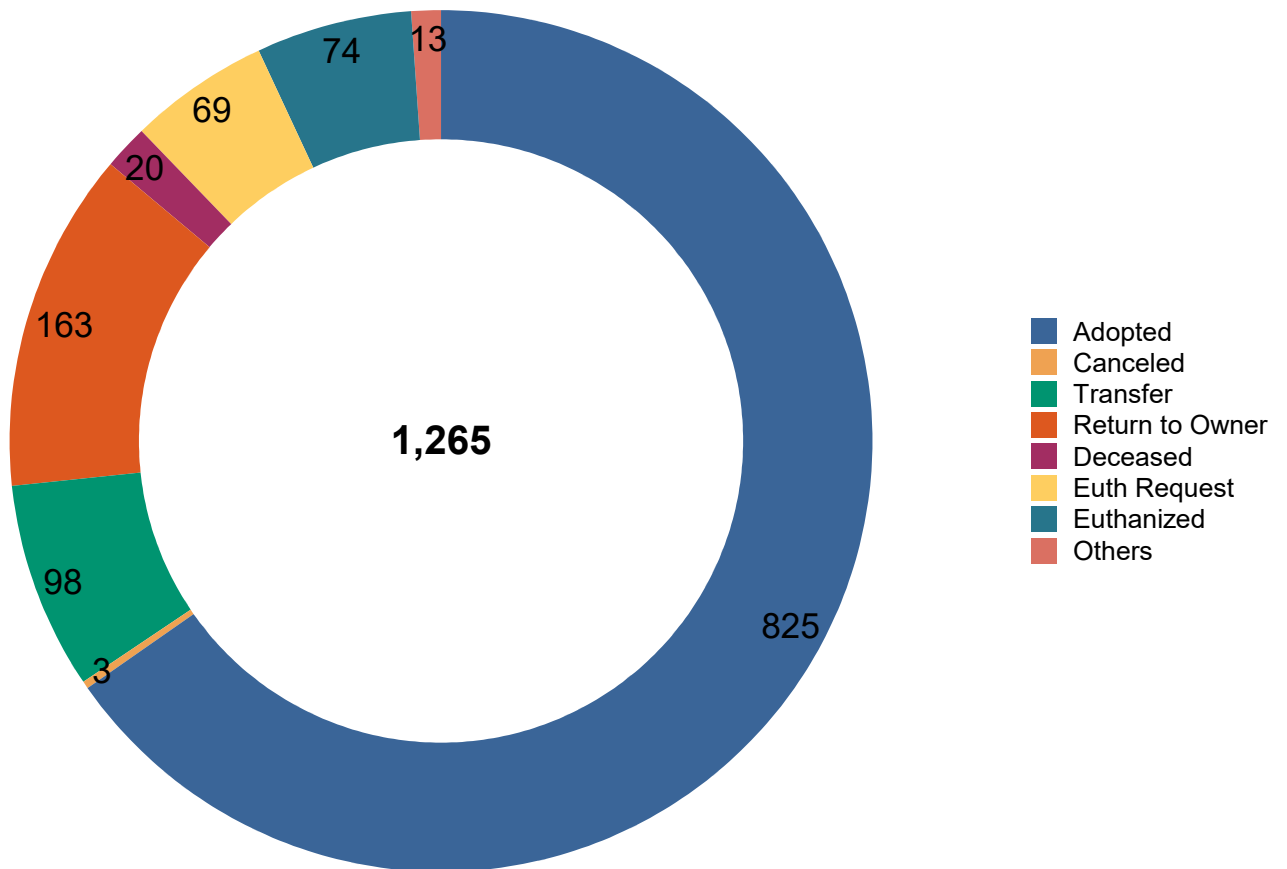

Number of Alterations

	Total
CAT	269
DOG	458
OTHER	4
Total	731

Number of Special Surgeries

	Total
CAT	25
DOG	121
Total	146

Pima Animal Care Center Outcomes September 2017

	CAT	DOG	Total
Adopted	317	508	825
Canceled	1	2	3
Deceased	8	12	20
Disposal	1	6	7
Euth Request	14	55	69
Euthanized	22	52	74
Missing	1	1	2
Return to Owner	27	136	163
Transfer	18	80	98
Working Cat	4	0	4
Total	413	852	1,265

Adoptions by Day

	CAT	DOG	Total
9/1/2017	7	9	16
9/2/2017	8	15	23
9/3/2017	12	16	28
9/5/2017	10	13	23
9/6/2017	5	9	14
9/7/2017	2	13	15
9/8/2017	3	12	15
9/9/2017	7	25	32
9/10/2017	8	15	23
9/11/2017	2	6	8
9/12/2017	2	21	23
9/13/2017	14	11	25
9/14/2017	3	12	15
9/15/2017	7	20	27
9/16/2017	17	25	42
9/17/2017	9	20	29
9/18/2017	14	10	24
9/19/2017	3	19	22
9/20/2017	5	8	13
9/21/2017	8	12	20
9/22/2017	4	18	22
9/23/2017	8	24	32
9/24/2017	2	20	22
9/25/2017	5	12	17
9/26/2017	16	4	20
9/27/2017	6	7	13
9/28/2017	12	11	23
9/29/2017	25	11	36
9/30/2017	73	21	94
Total	297	419	716

Adoptions by day of the week