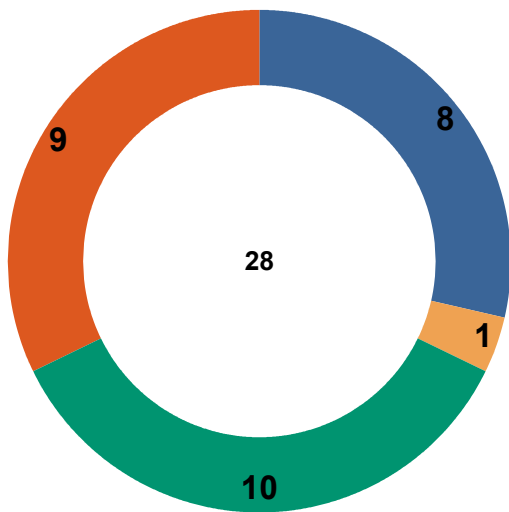

Pima Animal Care Center Intake Numbers September 2017

	CAT	DOG	Others	Total
CONFISCATE	39	78	5	122
DISPO REQ	0	1	0	1
EUTH REQ	15	61	0	76
OWNER SUR	119	154	0	273
QUARANTINE	7	26	1	34
RETURN	10	34	0	44
STRAY	223	527	14	764
WILDLIFE	0	0	25	25
Total	413	881	45	1,339

Intakes by Type

Pima Animal Care Center Cruelty Cases Seen by Vet Services September 2017

	CAT	DOG	Total
CONFISCATE	8	0	8
EUTH REQ	0	1	1
OWNER SUR	0	10	10
STRAY	1	8	9
Total	9	19	28

■ CONFISCATE ■ EUTH REQ ■ OWNER SUR ■ STRAY