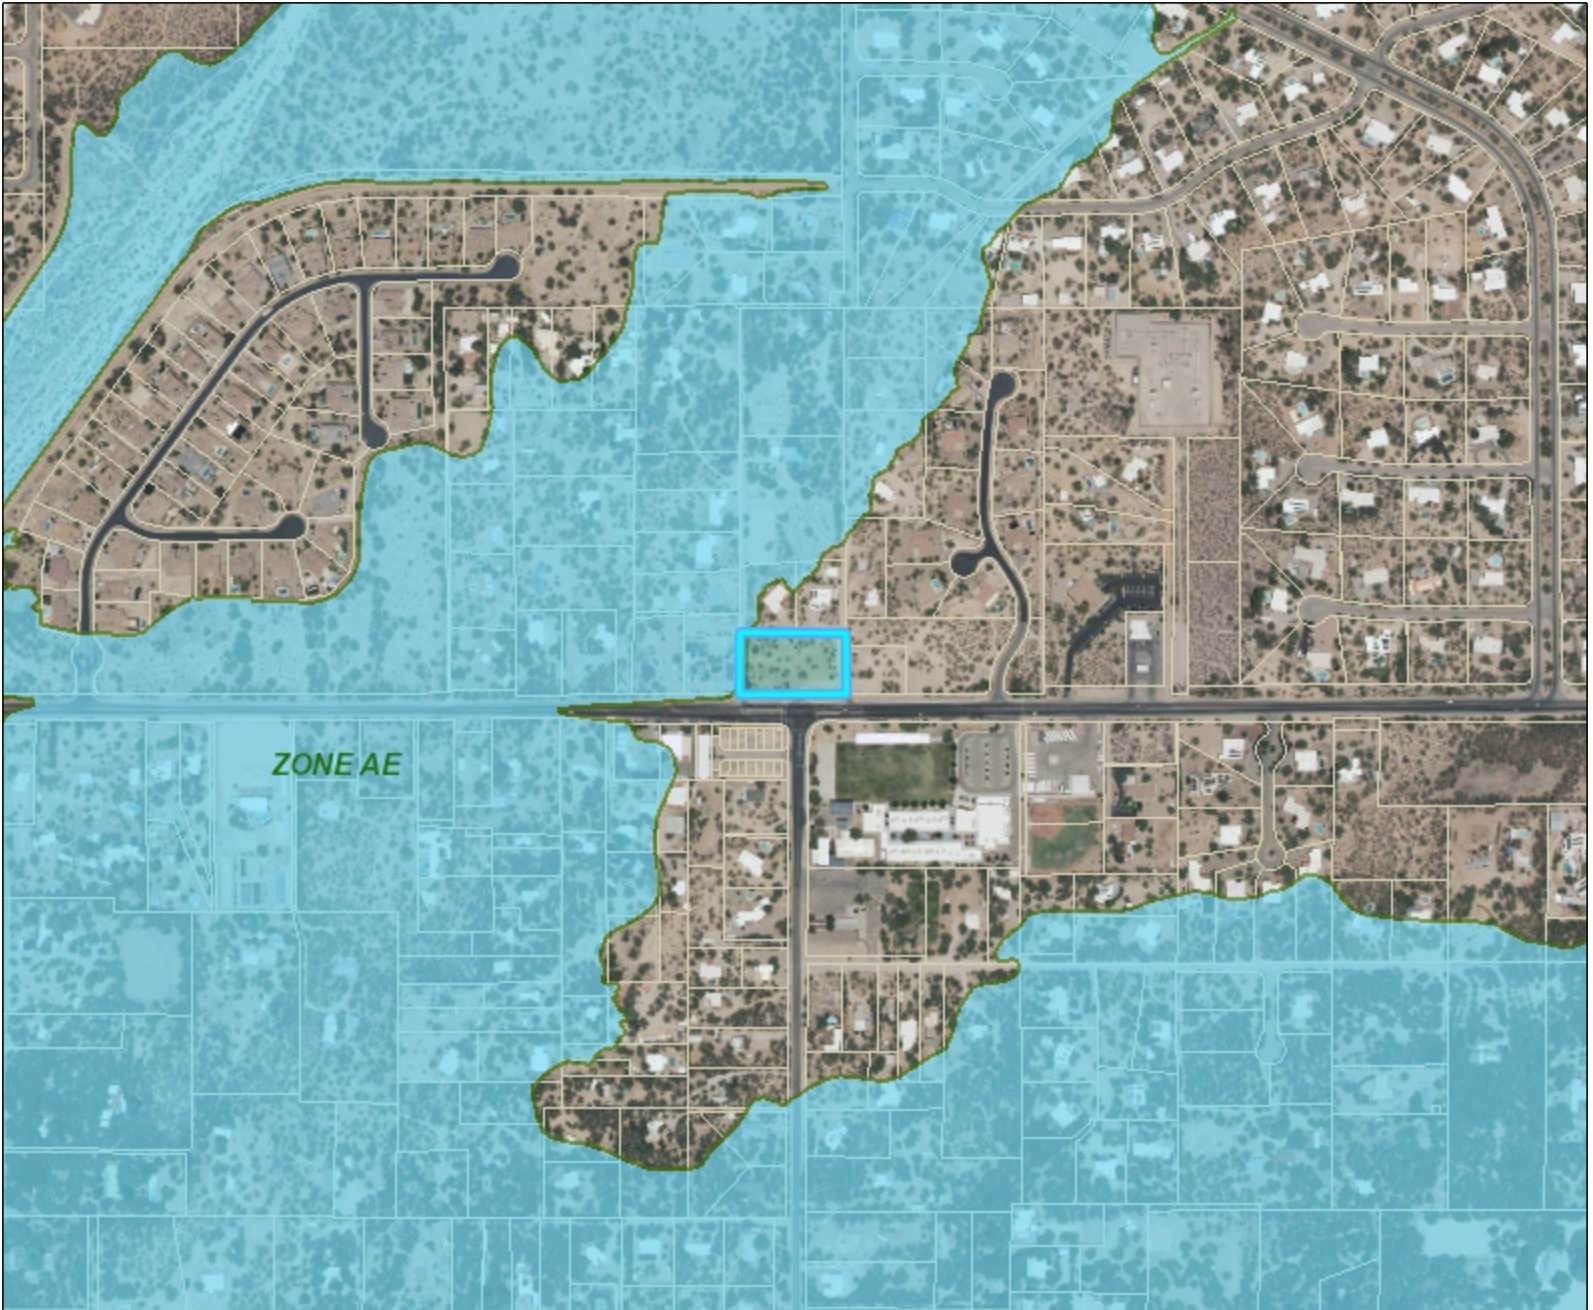

# TK Family CUP - Floodplain Map

**Notes**

**Legend**

- A Zones
-  ZONE A
-  ZONE AE
-  ZONE AH
-  ZONE AO
-  Parcels

1: 9,028

0.3                      0                      0.14                      0.3 Miles