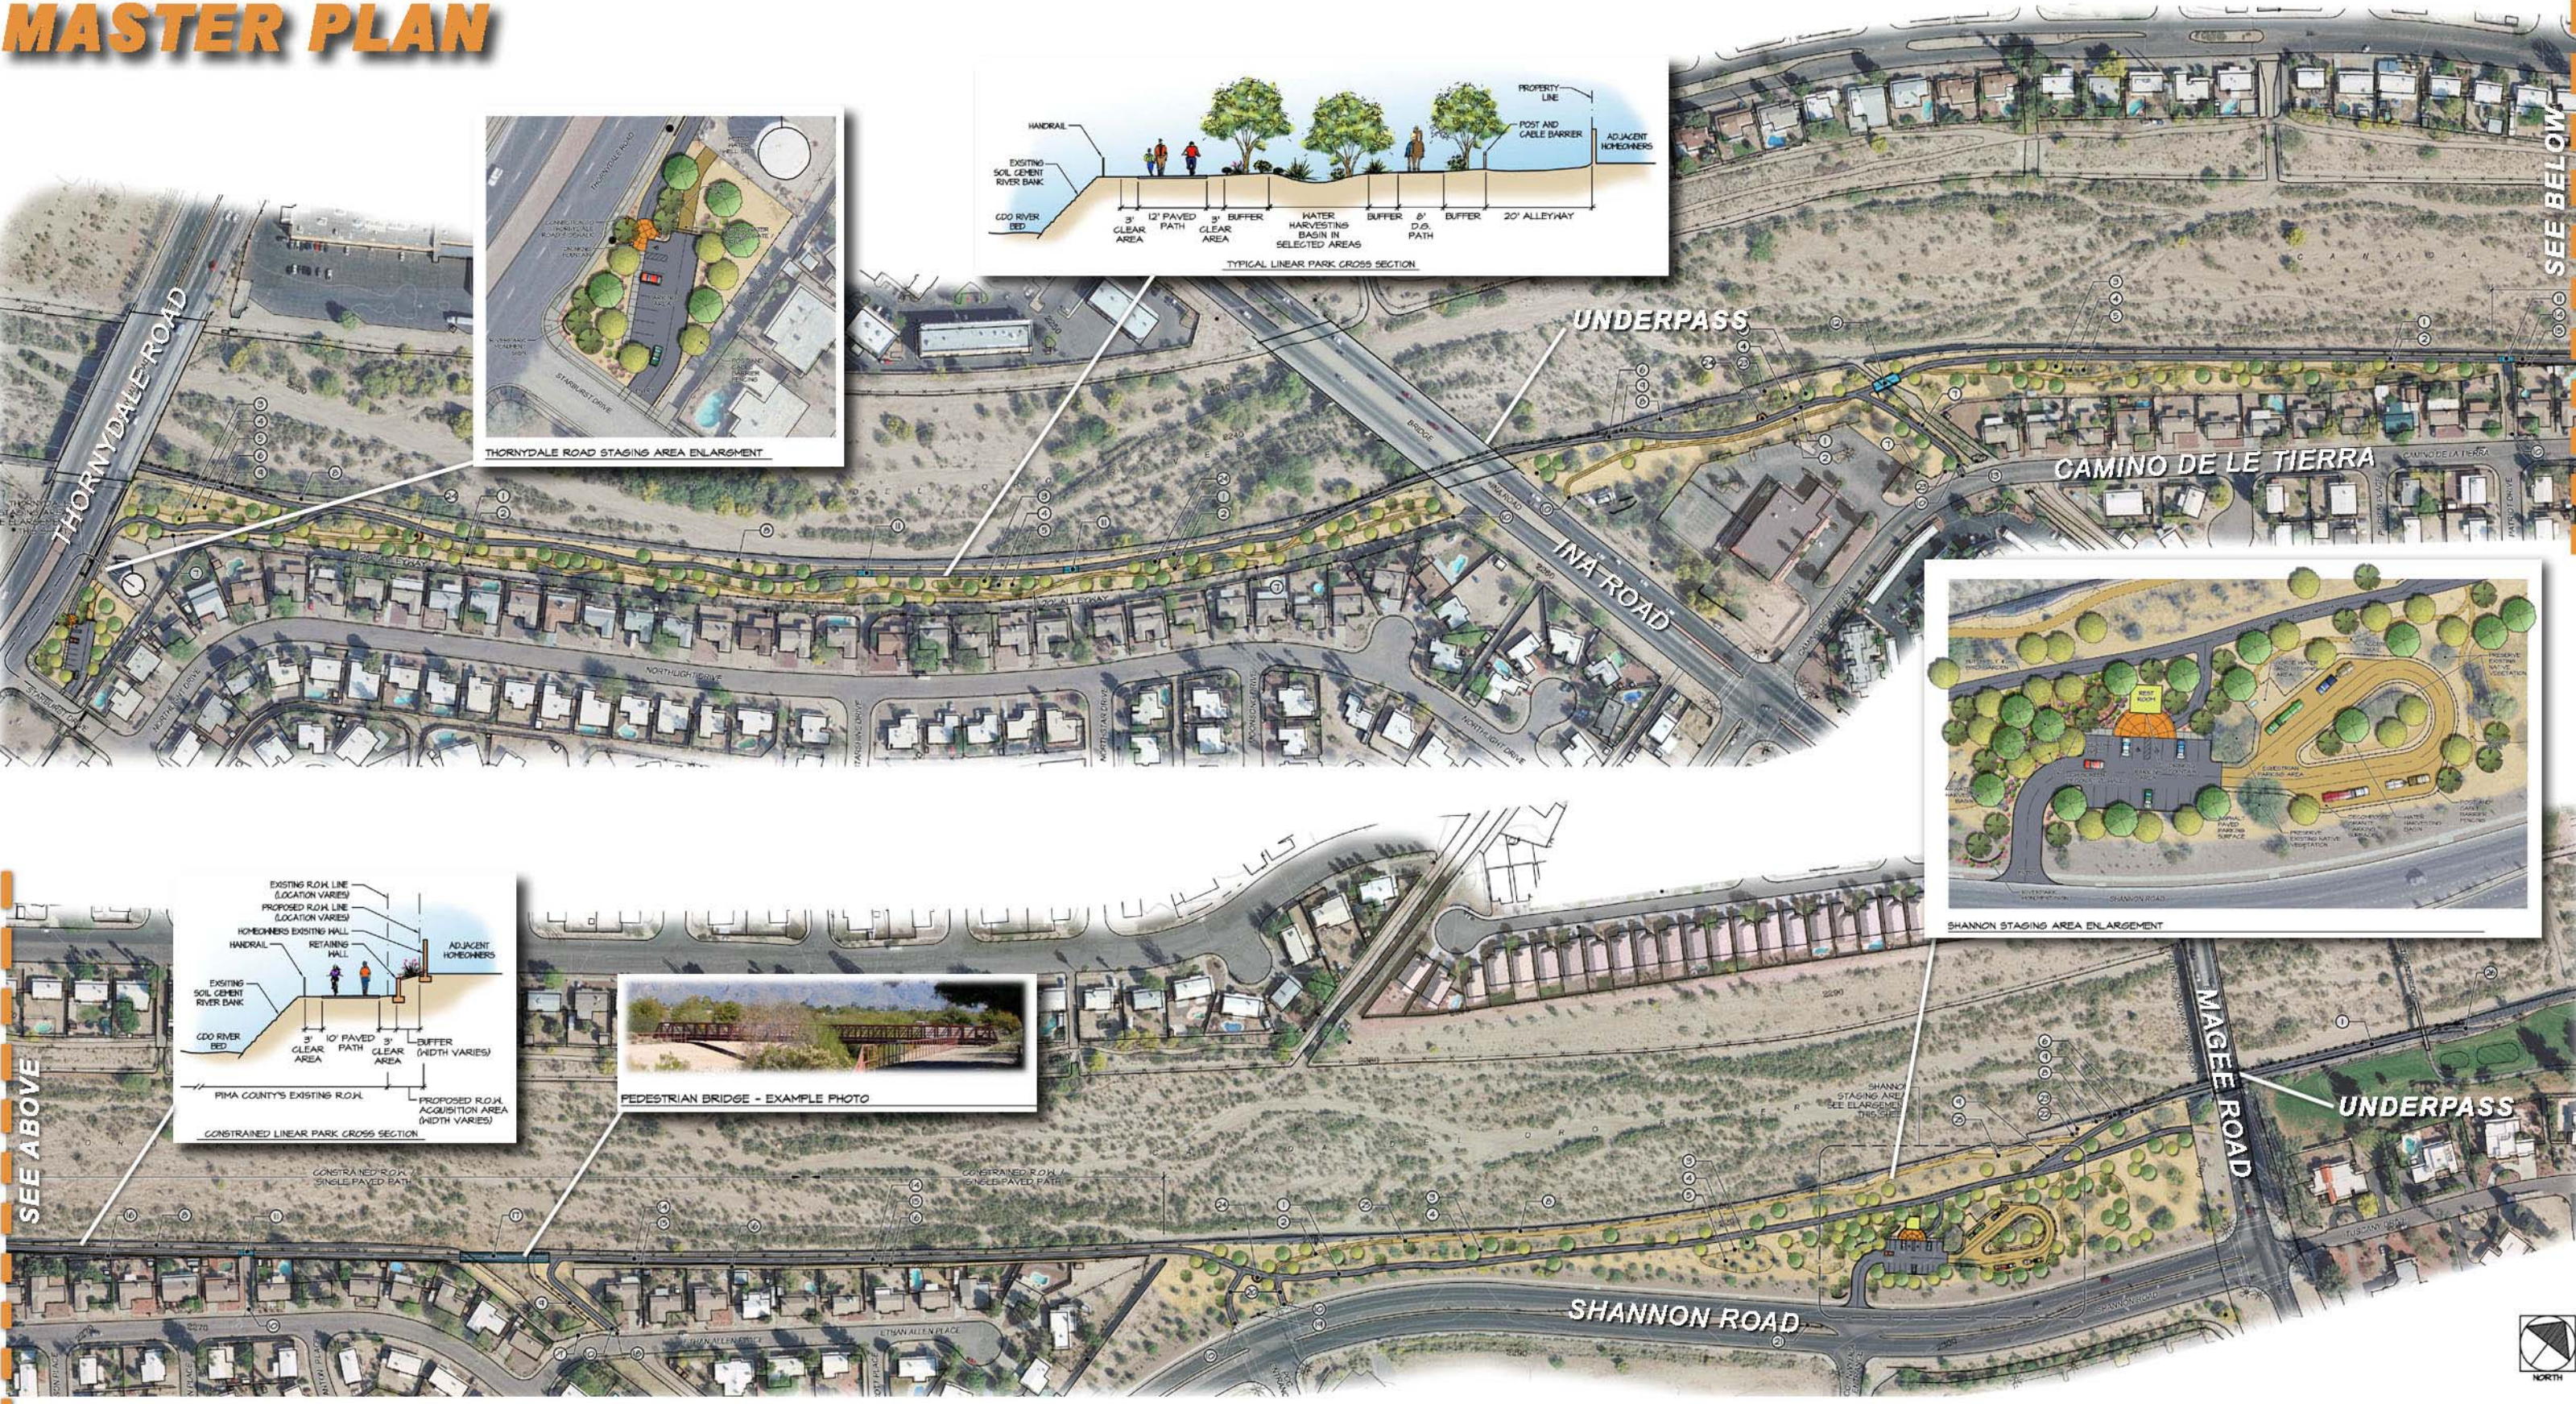

SEE ABOVE

SEE BELOW