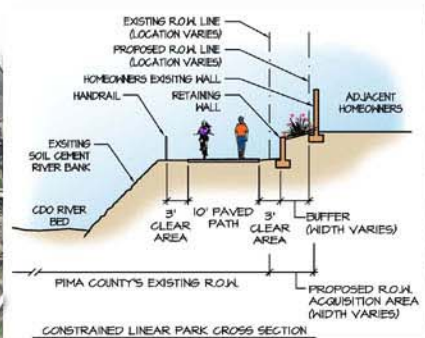

CAÑADA DEL ORO LINEAR PARK MASTER PLAN