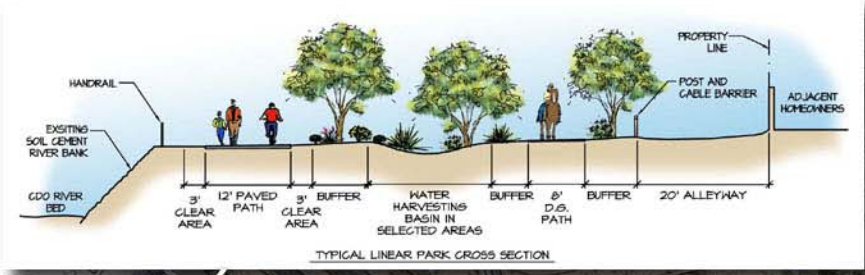

CAÑADA DEL ORO LINEAR PARK MASTER PLAN