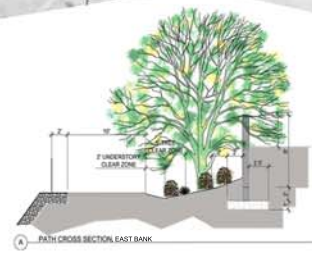

CAÑADA DEL ORO RIVER PARK IMPROVEMENT PLAN
MAGEE ROAD TO HARDY ROAD ALIGNMENT

WOOD/PATEL

LANDSCAPE ARCHITECTURE & CONSTRUCTION

1432 E. Ft. Lowell Road
Tucson, AZ 85719

SAGE

LANDSCAPE ARCHITECTURE & CONSTRUCTION