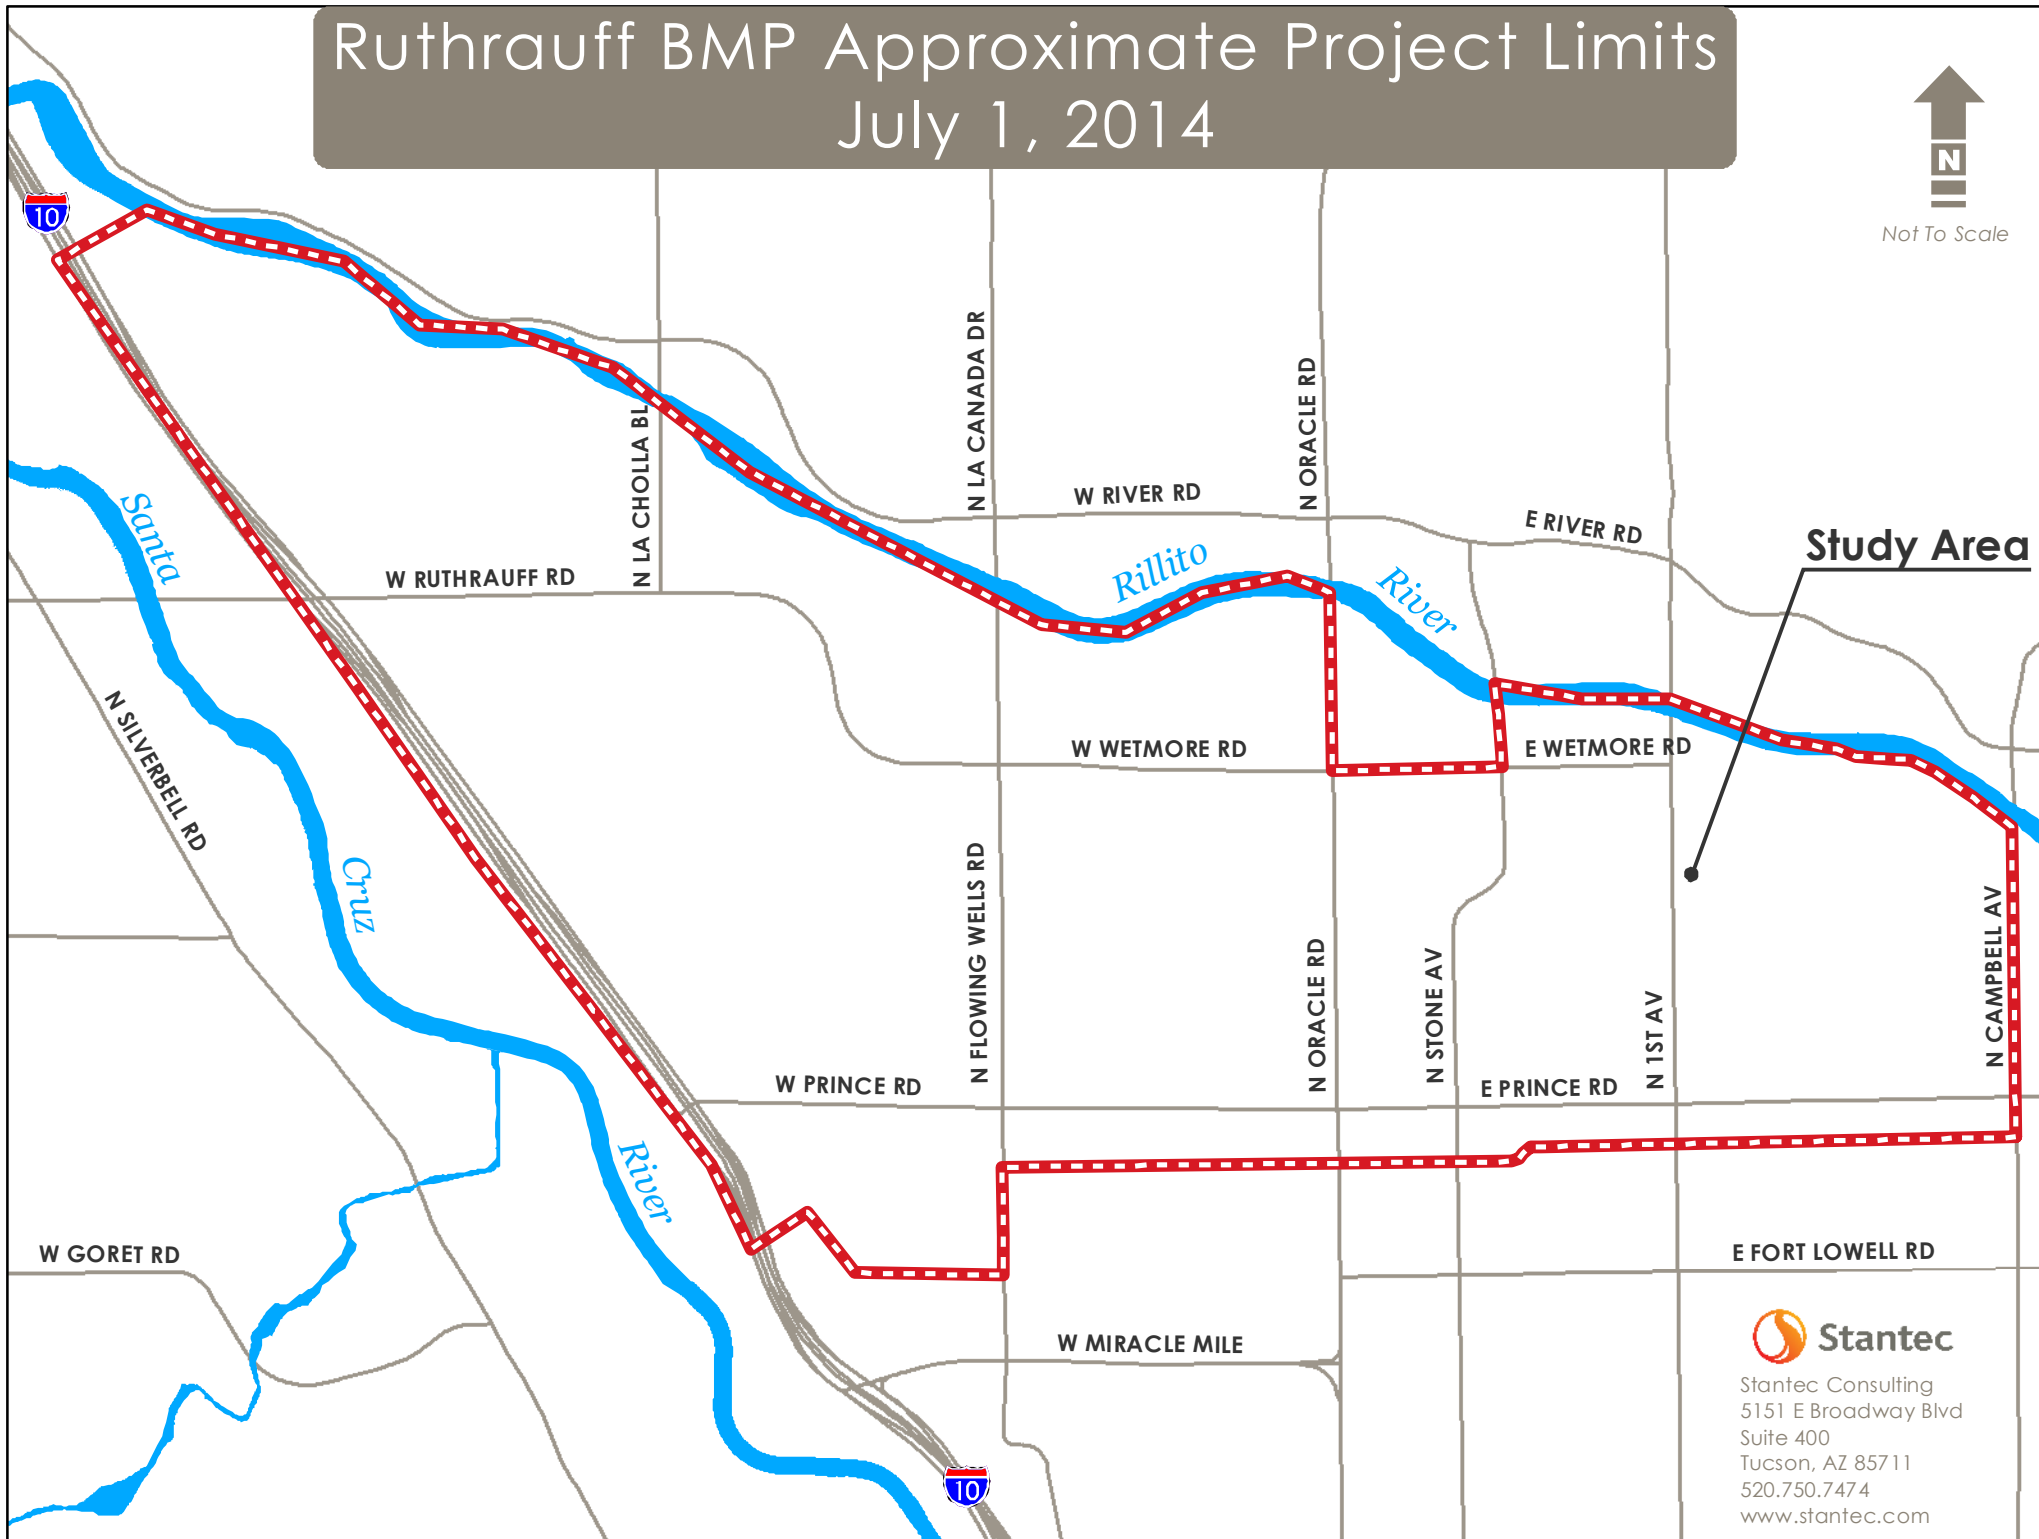

Ruthrauff BMP Approximate Project Limits July 1, 2014

Not To Scale

Stantec Consulting
5151 E Broadway Blvd
Suite 400
Tucson, AZ 85711
520.750.7474
www.stantec.com