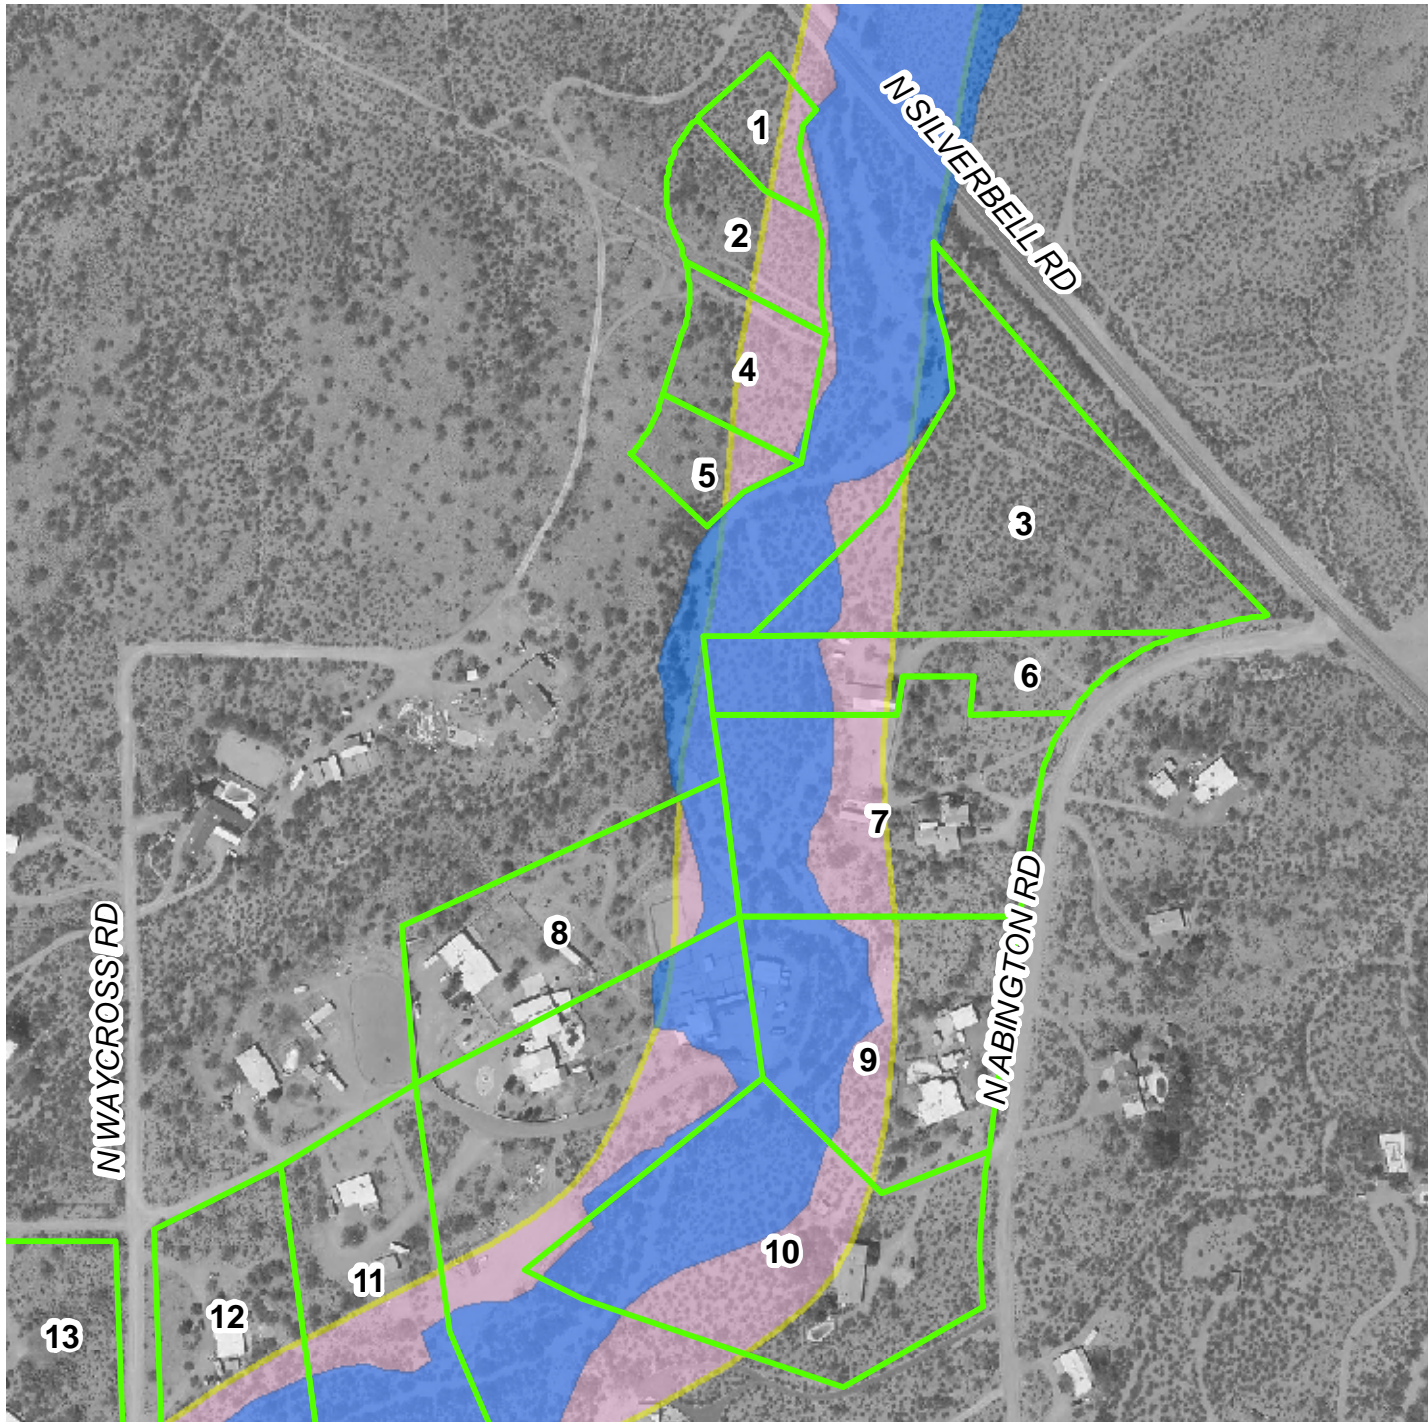

Unnamed Wash 1 Flood Hazard Map Map 1 of 5

- Parcels with decrease in floodplain
- Proposed Floodplain
- Existing FEMA Zone A

The information depicted on this display is the result of digital analyses performed on a variety of databases provided and maintained by several governmental agencies. The accuracy of the information presented is limited to the collective accuracy of these databases on the date of the analysis. The Pima County Regional Flood Control District makes no claims regarding the accuracy of the information depicted herein.

This product is subject to the GIS Division Disclaimer and Use Restrictions.

Pima County Regional Flood Control District

2/18/2004