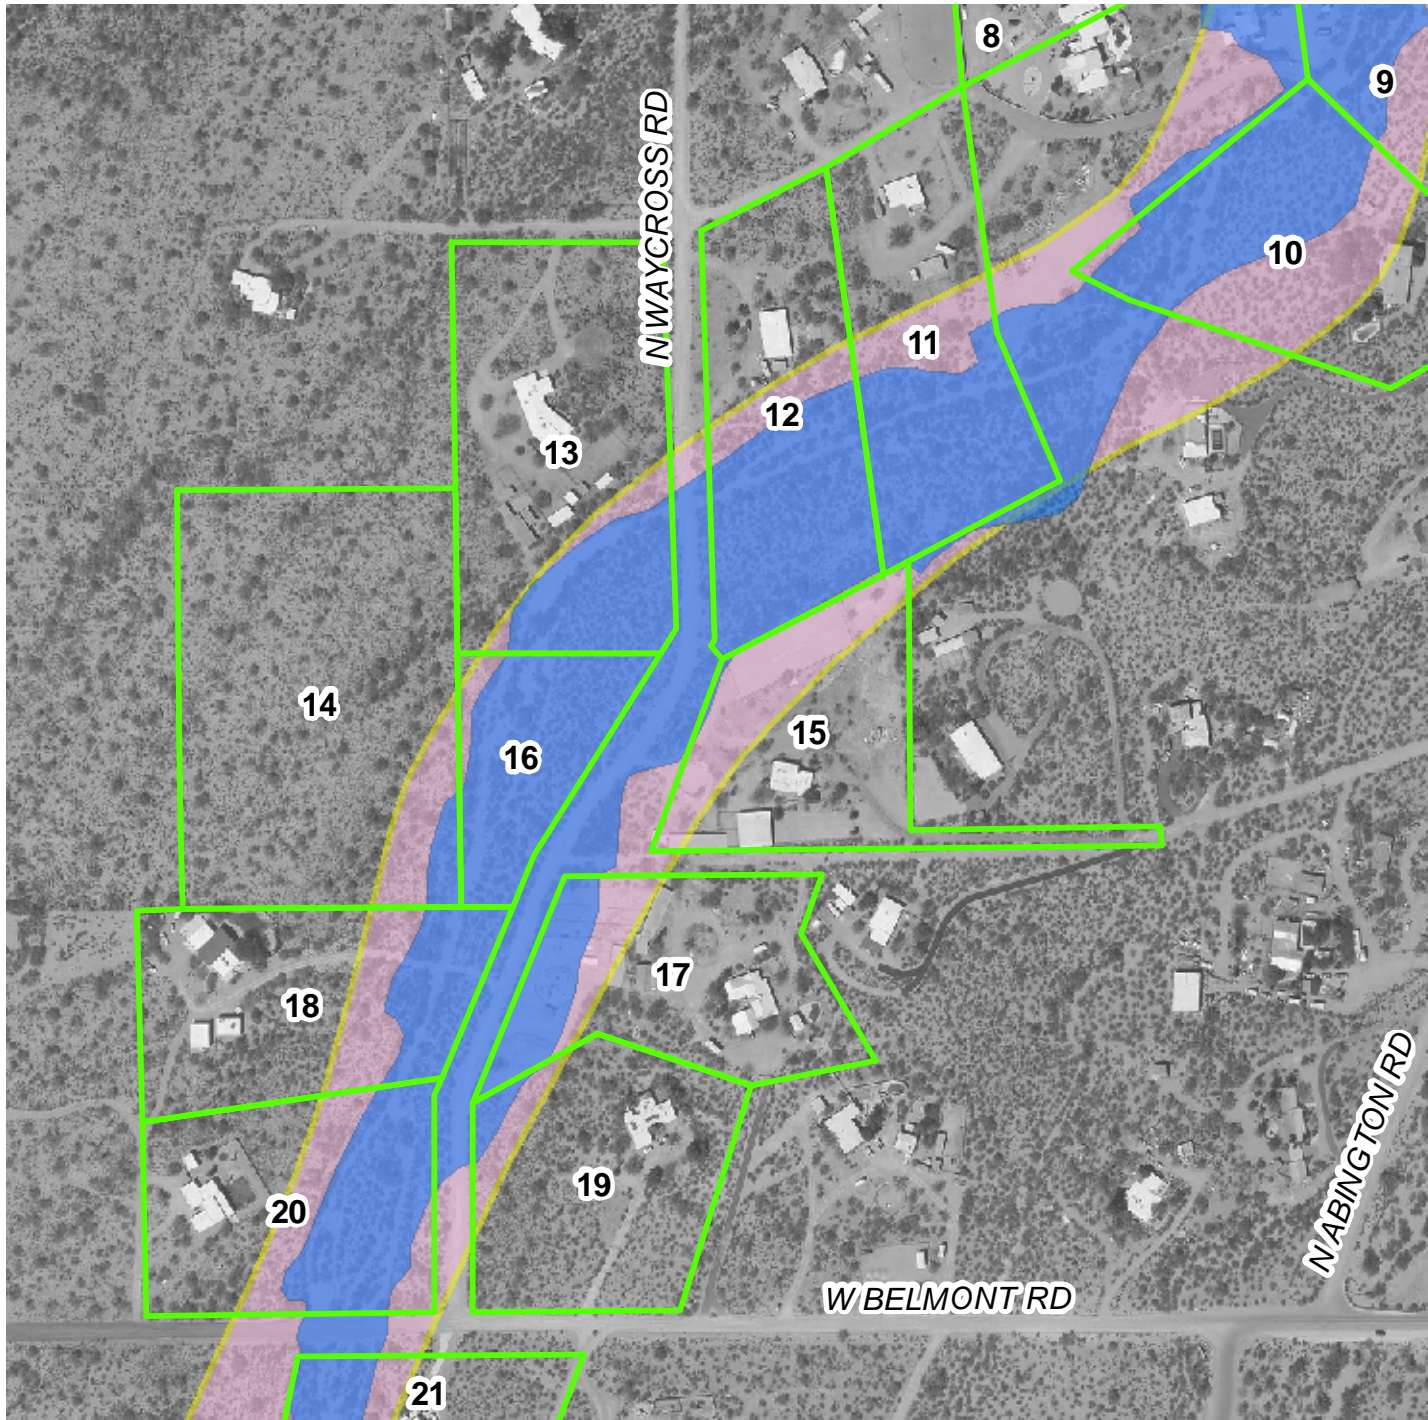

Unnamed Wash 1 Flood Hazard Map Map 2 of 5

- Parcels with decrease in floodplain
- Proposed Floodplain
- Existing FEMA Zone A

The information depicted on this display is the result of digital analyses performed on a variety of databases provided and maintained by several governmental agencies. The accuracy of the information presented is limited to the collective accuracy of these databases on the date of the analysis. The Pima County Regional Flood Control District makes no claims regarding the accuracy of the information depicted herein.

This product is subject to the GIS Division Disclaimer and Use Restrictions.

Pima County Regional Flood Control District

2/18/2004