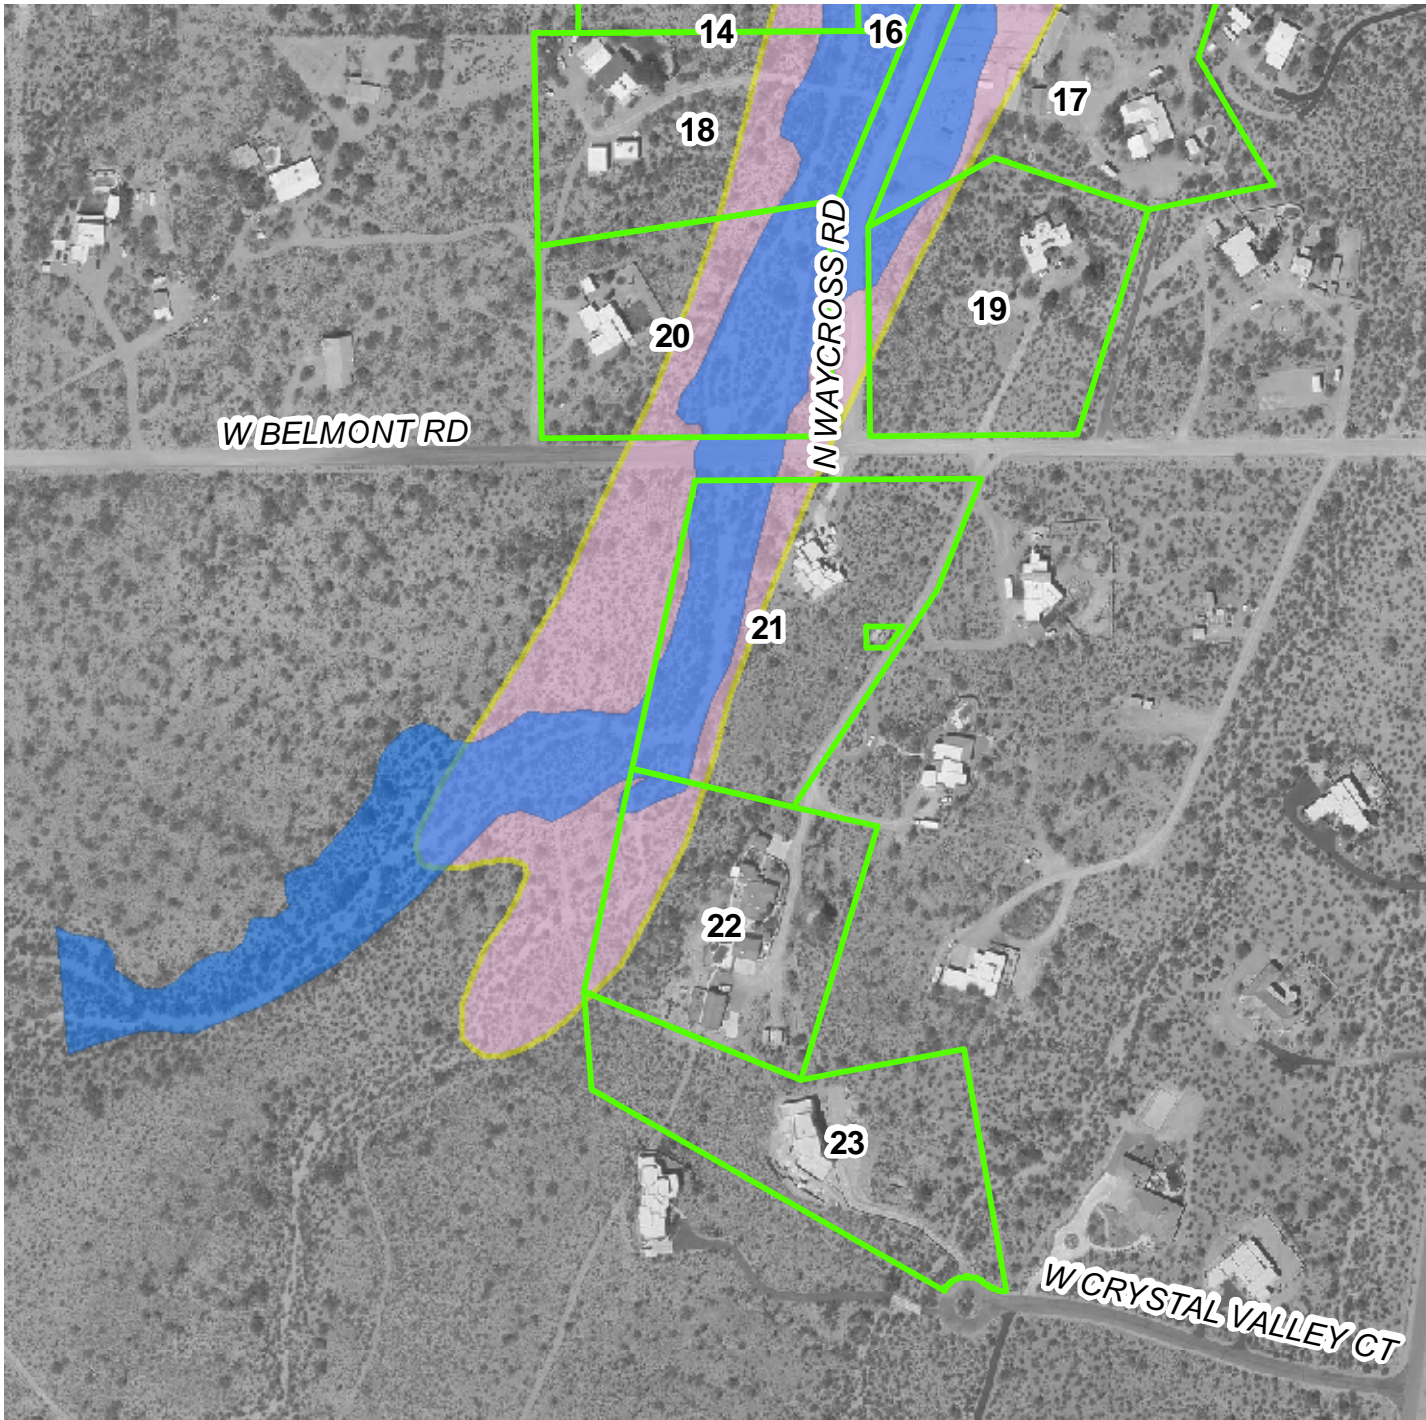

Unnamed Wash 1 Flood Hazard Map Map 3 of 5

- Parcels with decrease in floodplain
- Proposed Floodplain
- Existing FEMA Zone A

The information depicted on this display is the result of digital analyses performed on a variety of databases provided and maintained by several governmental agencies. The accuracy of the information presented is limited to the collective accuracy of these databases on the date of the analysis. The Pima County Regional Flood Control District makes no claims regarding the accuracy of the information depicted herein.

This product is subject to the GIS Division Disclaimer and Use Restrictions.

Pima County Regional Flood Control District

2/18/2004