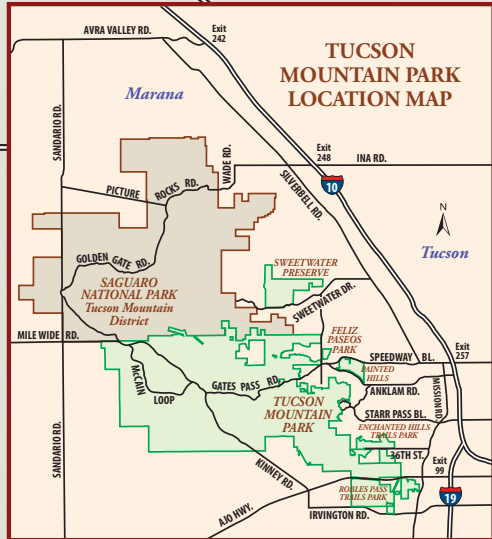

SAGUARO NATIONAL PARK - TUCSON MOUNTAIN DISTRICT VISITOR CENTER

MILE WIDE RD.

ALL TRAIL USERS YIELD TO PEOPLE WITH DISABILITIES

PIMA COUNTY
NATURAL RESOURCES
PARKS & RECREATION
3500 West River Road
Tucson, AZ 85741
520-724-5000
www.pima.gov/nrpr
SEPTEMBER 2019

SAGUARO NATIONAL PARK
TUCSON MOUNTAIN DISTRICT

TUCSON MOUNTAIN PARK

ENCHANTED HILLS TRAILS PARK

ROBLES PASS TRAILS PARK

FELIZ PASEOS PARK

PAINTED HILLS

MIRACLE MILE
EXIT 255 INTERSTATE 10

GRANT RD.

KINNEY RD.

SPEEDWAY BLVD.

ANKLAM RD.

STARR PASS BLVD.

36TH ST.

AJO WAY

IRVINGTON RD.

MISSION RD.

JOSEPH AVE.

ANCLAM RD.

STARR PASS BLVD.

36TH ST.

AJO WAY

IRVINGTON RD.

MISSION RD.

DREXEL RD.