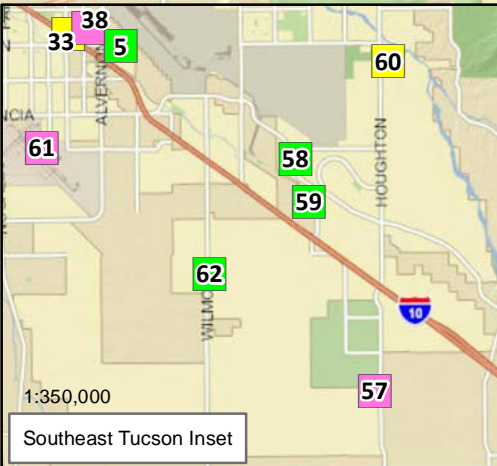

Driving Tour of Selected Solar Sites June 2013

For more information check out:
www.solaronestopaz.org

Solar Type

Site information on back

- Photovoltaic - Ground
- Photovoltaic - Carport
- Photovoltaic - Roof
- Solar Hot Water