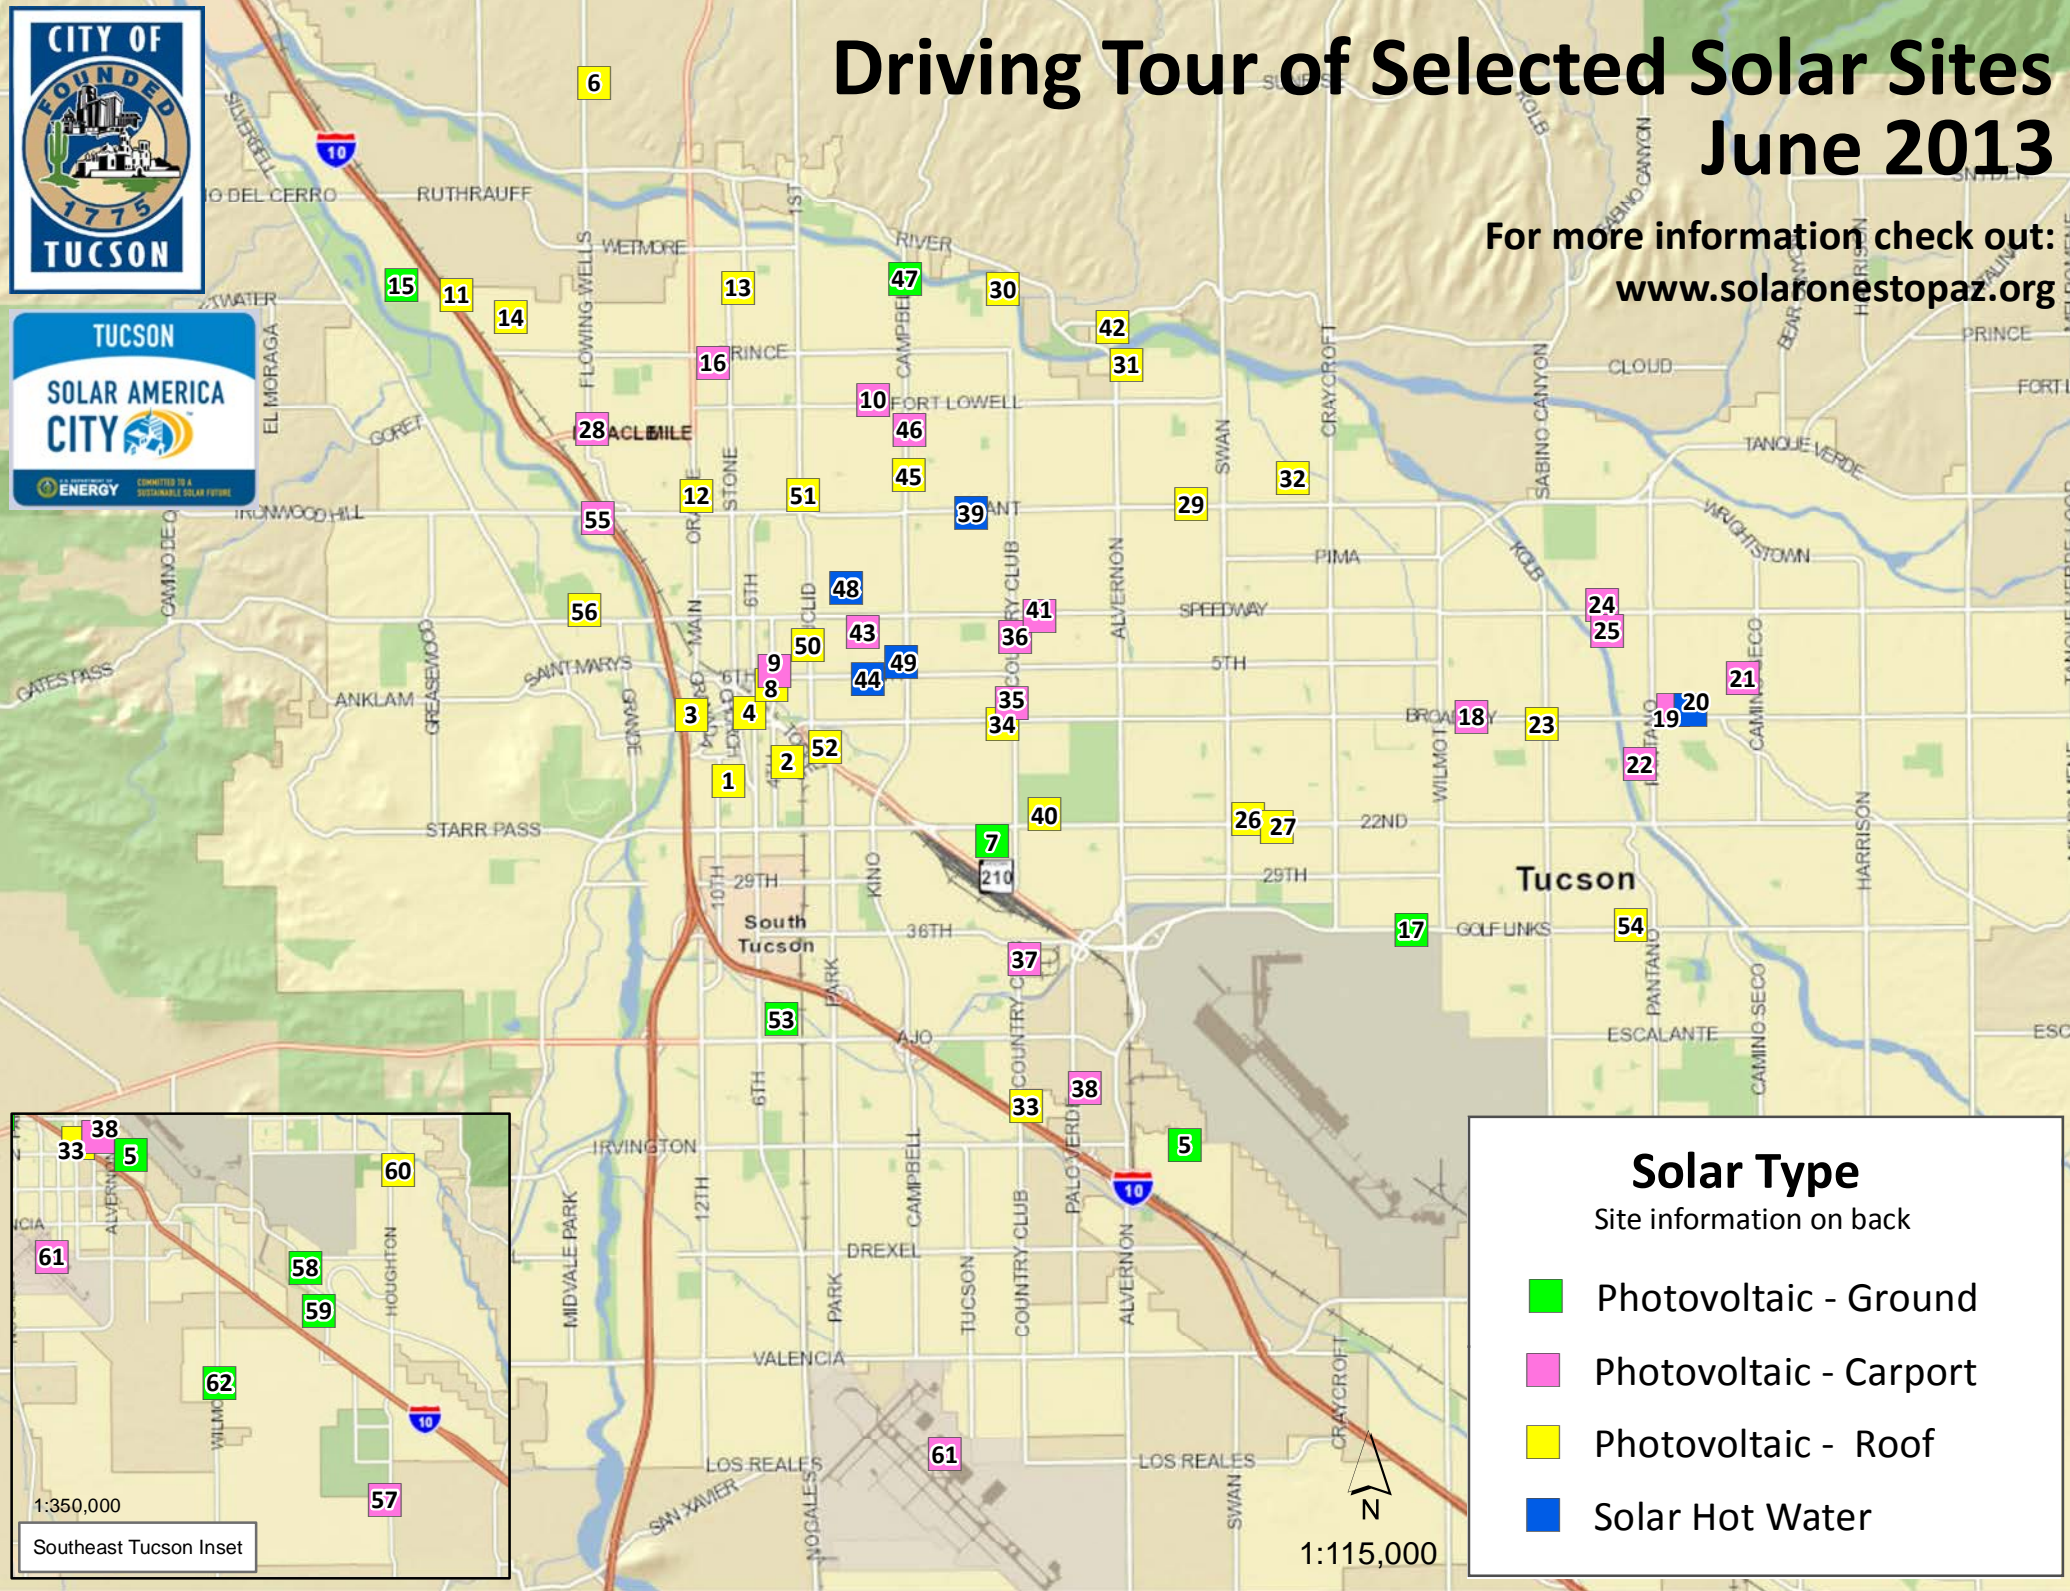

Driving Tour of Selected Solar Sites June 2013

For more information check out:
www.solaronestopaz.org

Solar Type

Site information on back

- Photovoltaic - Ground
- Photovoltaic - Carport
- Photovoltaic - Roof
- Solar Hot Water