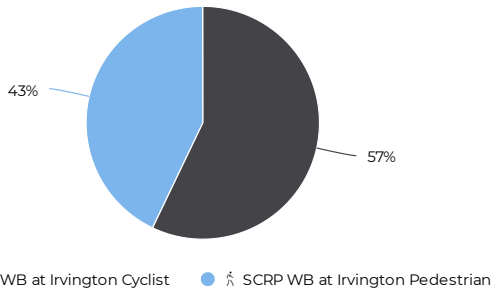

Last Month's Data - SCRP

Pima County

June 1st, 2021 → June 30th, 2021

Monthly total

Total
9,095 ▼ -23.6%

Compared to 05/01/2021 → 05/31/2021

Daily Average

Daily Average
303 ▼ -21.1%

Compared to 05/01/2021 → 05/31/2021

Peak Day

Peak Day
Tuesday Jun 8th, 2021 ▼ -0.4%
510

Compared to 05/01/2021 → 05/31/2021

Total - All Time

Whole Period
Total
178,729

Distribution