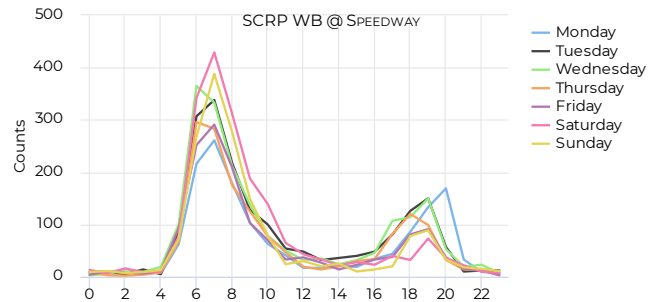

Daily Profile