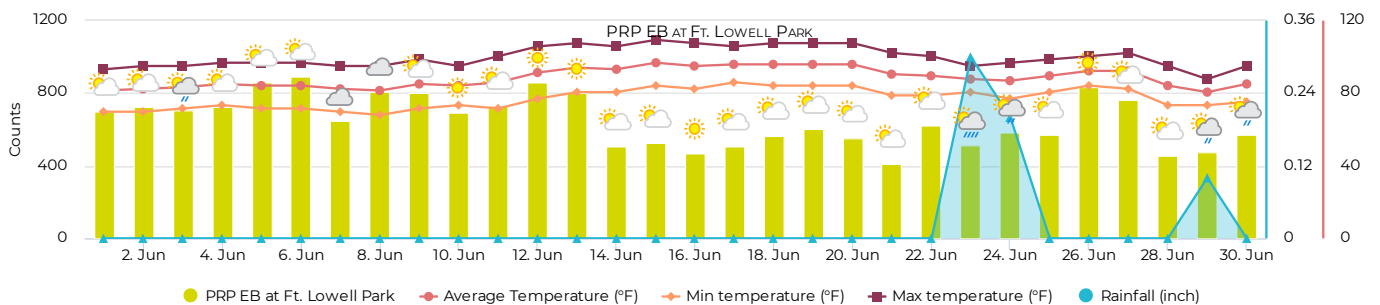

Last Month's Data - PRP EB at Ft. Lowell Park

Pima County

June 1st, 2021 → June 30th, 2021

Monthly total

Total

19,470 ▼ -33.2%

Compared to 05/01/2021 → 05/31/2021

Daily Average

Daily Average

649 ▼ -30.9%

Compared to 05/01/2021 → 05/31/2021

Peak Day

Peak Day

Sunday Jun 6th, 2021

889 ▼ -34.9%

Compared to 05/01/2021 → 05/31/2021

Total - All Time

Whole Period

Total

137,683

Distribution

● PRP EB at Ft. Lowell Park Pedestrian ● PRP EB at Ft. Lowell Park Cyclist

Average Hourly Profile

Key Figures Summary

Site	Total	% Change	Average	% Change
PRP EB at Ft. Lowell Park	19,470	▼ -33.2%	649	▼ -30.9%
PRP EB at Ft. Lowell Park Pedestrian	13,657	▼ -37.3%	455	▼ -35.2%
PRP EB at Ft. Lowell Park Cyclist	5,813	▼ -20.9%	194	▼ -18.3%

Daily Profile

Compared to 05/01/2021 → 05/31/2021

Weather