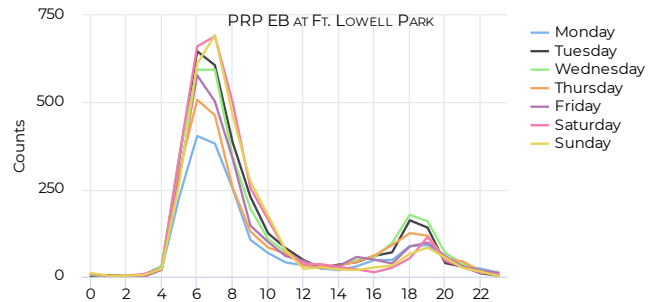

Daily Profile