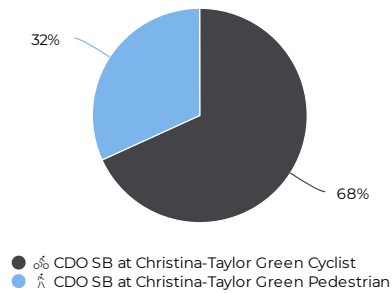

Last Month's Data - CDO SB at Christina-Taylor Green

Pima County

June 1st, 2021 → June 30th, 2021

Monthly total

Total

12,918 -33.8%

Compared to 05/01/2021 → 05/31/2021

Daily Average

Daily Average

431 -31.6%

Compared to 05/01/2021 → 05/31/2021

Peak Day

Peak Day

Saturday Jun 5th, 2021

686 -19.8%

Compared to 05/01/2021 → 05/31/2021

Total - All Time

Whole Period

Total

88,078

Distribution