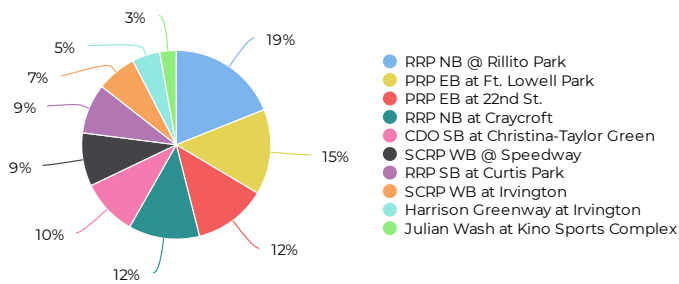

All Counters Summary

Pima County

June 1st, 2021 → June 30th, 2021

All Counters Total Counts

Total

133,224

Last Month

Daily Average

4,441

-25.7%

Compared to 05/01/2021 → 05/31/2021

Peak Day

Peak Day

Saturday
Jun 26th, 2021

5,990

Total Counts -All Time

Whole Period

Total

1,715,459

Distribution