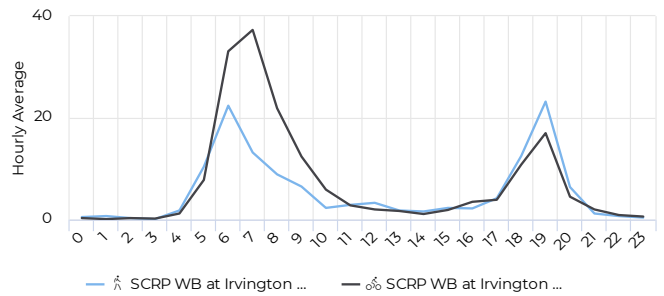

Average Hourly Profile