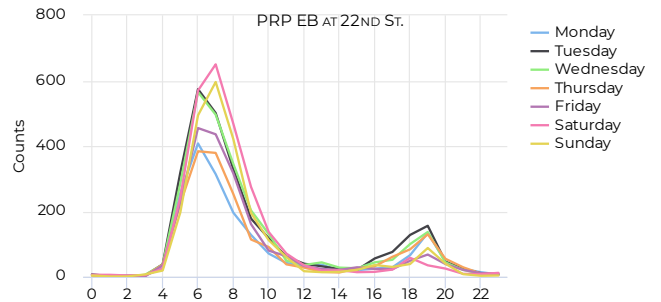

Daily Profile