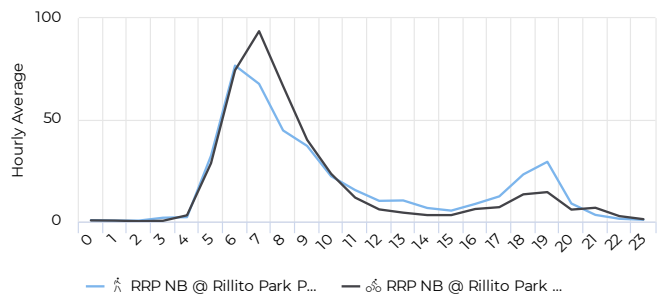

Average Hourly Profile