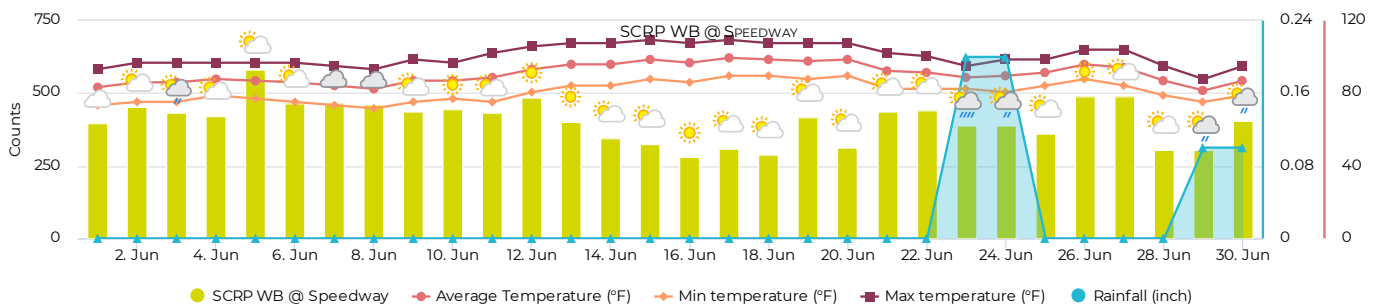

Last Month's Data - Santa Cruz

Pima County

June 1st, 2021 → June 30th, 2021

Monthly total

Total

12,169 ▼ -26.5%

Compared to 05/01/2021 → 05/31/2021

Daily Average

Daily Average

406 ▼ -24.0%

Compared to 05/01/2021 → 05/31/2021

Peak Day

Peak Day

Saturday Jun 5th, 2021

582 ▼ -21.2%

Compared to 05/01/2021 → 05/31/2021

Total - All Time

Whole Period

Total

277,029

Distribution

Average Hourly Profile

Key Figures Summary

Site	Total	Average
SCRP WB @ Speedway	12,169 ▼ -26.5%	406 ▼ -24.0%
SCRP WB @ Speedway Cyclist	8,198 ▼ -27.9%	273 ▼ -25.5%
SCRP WB @ Speedway Pedestrian	3,971 ▼ -23.3%	132 ▼ -20.7%

Daily Profile

Compared to 05/01/2021 → 05/31/2021

Weather