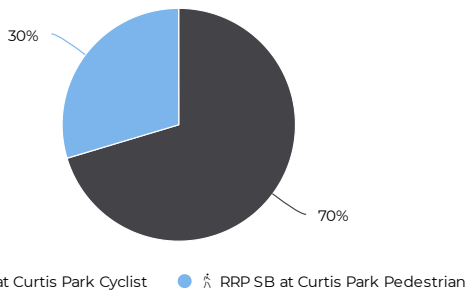

Last Month's Data - RRP SB at Curtis Park

Pima County

June 1st, 2021 → June 30th, 2021

Monthly total

Total

11,407 ▼ -29.0%

Compared to 05/01/2021 → 05/31/2021

Daily Average

Daily Average

380 ▼ -26.6%

Compared to 05/01/2021 → 05/31/2021

Peak Day

Peak Day

Sunday Jun 6th, 2021

576 ▼ -23.9%

Compared to 05/01/2021 → 05/31/2021

Total - All Time

Whole Period

Total

76,704

Distribution