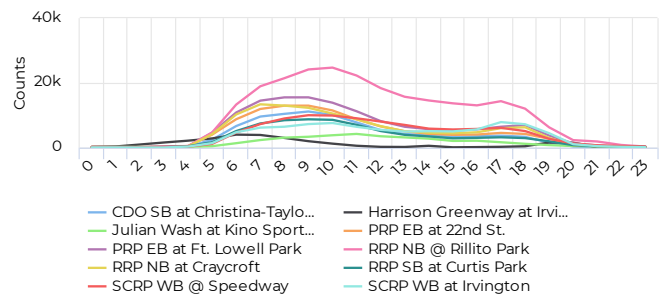

Hourly Profile

01/01/2021 → 07/12/2021

Key Figures Summary

Site	Total	Average	Peak Count	Peak Period
RRP NB @ Rillito Park	25,244	841	1,294	Sun Jun 6th, 2021
PRP EB at Ft. Lowell Park	19,470	649	889	Sun Jun 6th, 2021
PRP EB at 22nd St.	16,646	555	760	Sun Jun 6th, 2021
RRP NB at Craycroft	16,168	539	794	Sun Jun 6th, 2021
CDO SB at Christina-Taylor Green	12,918	431	686	Sat Jun 5th, 2021
Harrison Greenway at Irvington	6,339	423	776	Sat Jun 26th, 2021
SCRP WB @ Speedway	12,169	406	582	Sat Jun 5th, 2021
RRP SB at Curtis Park	11,407	380	576	Sun Jun 6th, 2021
SCRP WB at Irvington	9,095	303	510	Tue Jun 8th, 2021
Julian Wash at Kino Sports Complex	3,768	126	189	Sat Jun 12th, 2021