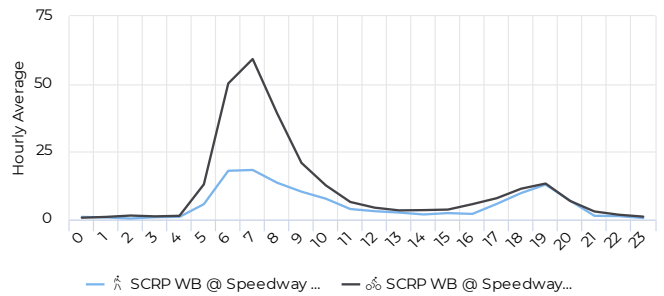

Average Hourly Profile