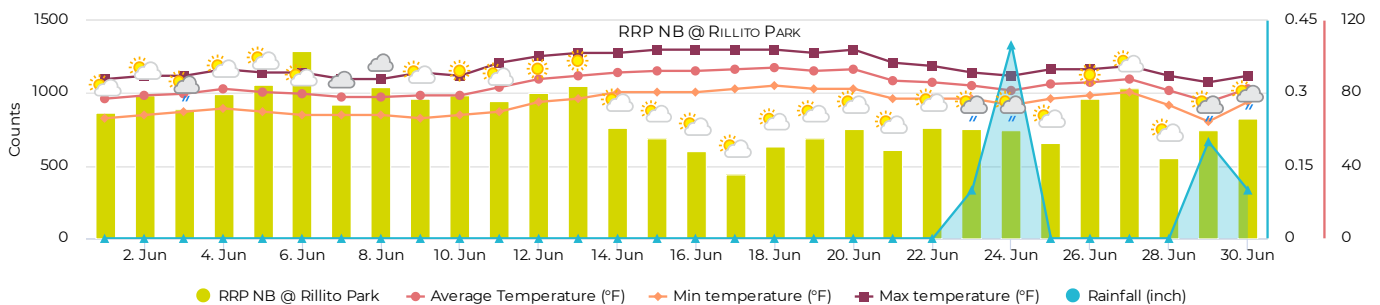

Last Month's Data - Rillito

Pima County

June 1st, 2021 → June 30th, 2021

Monthly total

Total

25,244 ▼ -35.8%

Compared to 05/01/2021 → 05/31/2021

Daily Average

Daily Average

841 ▼ -33.7%

Compared to 05/01/2021 → 05/31/2021

Peak Day

Peak Day

Sunday Jun 6th, 2021

1,294 ▼ -33.5%

Compared to 05/01/2021 → 05/31/2021

Total - All Time

Whole Period

Total

629,748

Distribution

● RRP NB @ Rillito Park Pedestrian ● RRP NB @ Rillito Park Cyclist

Average Hourly Profile

Key Figures Summary

Site	Total		Average	
RRP NB @ Rillito Park	25,244	▼ -35.8%	841	▼ -33.7%
RRP NB @ Rillito Park Pedestrian	12,699	▼ -36.1%	423	▼ -34.0%
RRP NB @ Rillito Park Cyclist	12,545	▼ -35.6%	418	▼ -33.4%

Daily Profile

Compared to 05/01/2021 → 05/31/2021

Weather