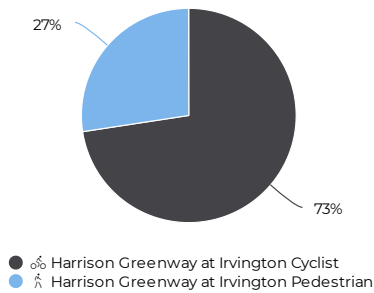

Last Month's Data - Harrison Greenway

Pima County

June 1st, 2021 → June 30th, 2021

Monthly total

Total

6,339

Compared to 05/01/2021 → 05/31/2021

Daily Average

Daily Average

423

Compared to 05/01/2021 → 05/31/2021

Peak Day

Peak Day

776

Jun 26th, 2021
Compared to 05/01/2021 → 05/31/2021

Total - All Time

Whole Period

Total

28,143

Distribution