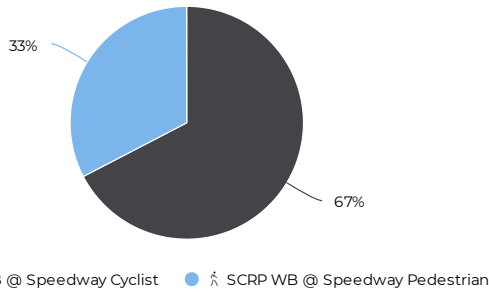

Last Month's Data - Santa Cruz

Pima County

June 1st, 2021 → June 30th, 2021

Monthly total

Total

12,169 ▼ -26.5%

Compared to 05/01/2021 → 05/31/2021

Daily Average

Daily Average

406 ▼ -24.0%

Compared to 05/01/2021 → 05/31/2021

Peak Day

Peak Day

Saturday Jun 5th, 2021

582 ▼ -21.2%

Compared to 05/01/2021 → 05/31/2021

Total - All Time

Whole Period

Total

277,029

Distribution