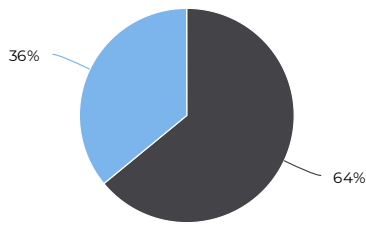

Last Month's Data - Kino Sportsplex

Pima County

June 1st, 2021 → June 30th, 2021

Monthly total

Total

3,768 ▼ -26.0%

Compared to 05/01/2021 → 05/31/2021

Daily Average

Daily Average

126 ▼ -23.5%

Compared to 05/01/2021 → 05/31/2021

Peak Day

Peak Day

Saturday Jun 12th, 2021

189 ▼ -33.7%

Compared to 05/01/2021 → 05/31/2021

Total - All Time

Whole Period

Total

75,099

Distribution