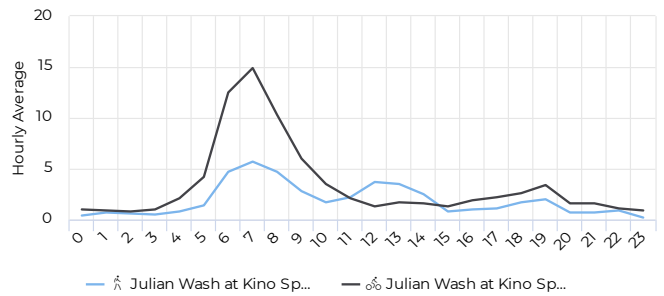

Average Hourly Profile