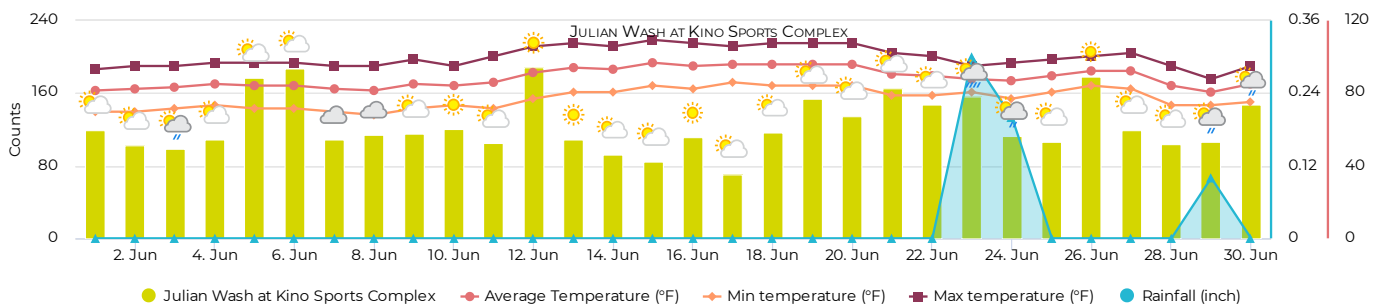

Last Month's Data - Kino Sportsplex

Pima County

June 1st, 2021 → June 30th, 2021

Monthly total

Total

3,768 ▼ -26.0%

Compared to 05/01/2021 → 05/31/2021

Daily Average

Daily Average

126 ▼ -23.5%

Compared to 05/01/2021 → 05/31/2021

Peak Day

Peak Day

Saturday Jun 12th, 2021

189 ▼ -33.7%

Compared to 05/01/2021 → 05/31/2021

Total - All Time

Whole Period

Total

75,099

Distribution

- Julian Wash at Kino Sports Complex Cyclist
- Julian Wash at Kino Sports Complex Pedestrian

Average Hourly Profile

Key Figures Summary

Site	Total	Average
Julian Wash at Kino Sports Complex	3,768 ▼ -26.0%	126
Julian Wash at Kino Sports Complex Cyclist	2,413 ▼ -32.3%	80
Julian Wash at Kino Sports Complex Pedestrian	1,355 ▼ -11.4%	45

Daily Profile

Compared to 05/01/2021 → 05/31/2021

Weather