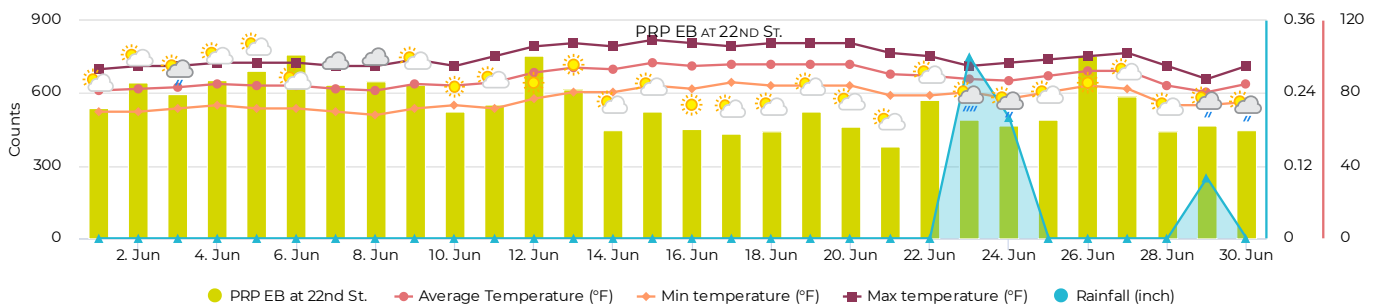

Last Month's Data - PRP EB at 22nd St

Pima County

June 1st, 2021 → June 30th, 2021

Monthly total

Total

16,646 ▼ -29.6%

Compared to 05/01/2021 → 05/31/2021

Daily Average

Daily Average

555 ▼ -27.2%

Compared to 05/01/2021 → 05/31/2021

Peak Day

Peak Day

Sunday Jun 6th, 2021

760 ▼ -27.3%

Compared to 05/01/2021 → 05/31/2021

Total - All Time

Whole Period

Total

109,091

Distribution

● PRP EB at 22nd St. Cyclist ● PRP EB at 22nd St. Pedestrian

Average Hourly Profile

Key Figures Summary

Site	Total	% Change	Average	% Change
PRP EB at 22nd St.	16,646	▼ -29.6%	555	▼ -27.2%
PRP EB at 22nd St. Cyclist	11,993	▼ -27.5%	400	▼ -25.0%
PRP EB at 22nd St. Pedestrian	4,653	▼ -34.5%	155	▼ -32.3%

Daily Profile

Compared to 05/01/2021 → 05/31/2021

Weather