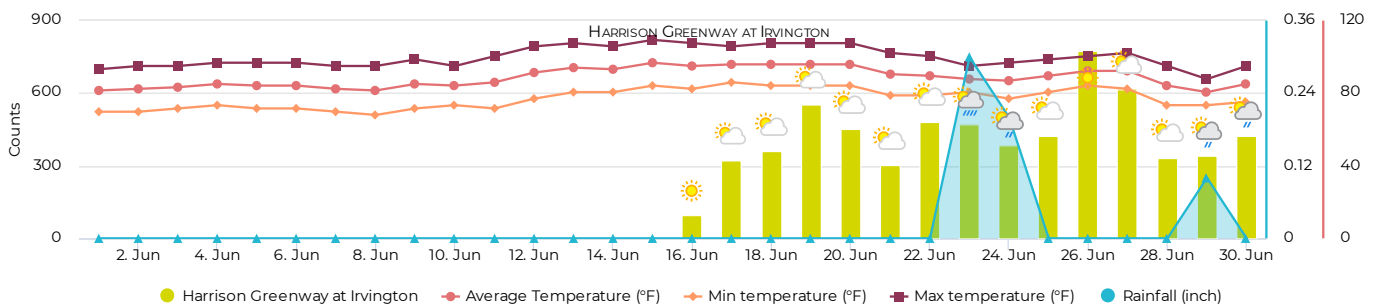

Last Month's Data - Harrison Greenway

Pima County

June 1st, 2021 → June 30th, 2021

Monthly total

Total

6,339

Compared to 05/01/2021 → 05/31/2021

Daily Average

Daily Average

423

Compared to 05/01/2021 → 05/31/2021

Peak Day

Peak Day

776

Jun 26th, 2021
Compared to 05/01/2021 → 05/31/2021

Total - All Time

Whole Period

Total

28,143

Distribution

Average Hourly Profile

Key Figures Summary

Site	Total	Average
Harrison Greenway at Irvington	6,339	423
Harrison Greenway at Irvington Cyclist	4,601	307
Harrison Greenway at Irvington Pedestrian	1,738	116

Daily Profile

Compared to 05/01/2021 → 05/31/2021

Weather