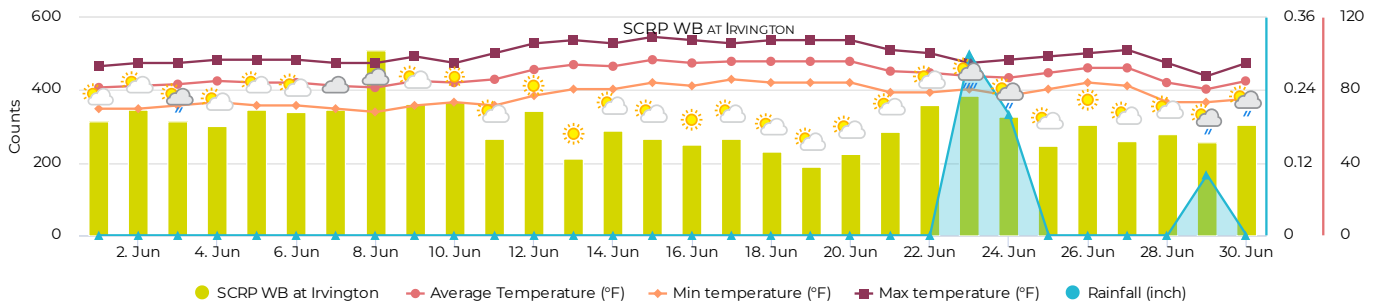

Last Month's Data - SCRP

Pima County

June 1st, 2021 → June 30th, 2021

Monthly total

Total
9,095 ▼ -23.6%

Compared to 05/01/2021 → 05/31/2021

Daily Average

Daily Average
303 ▼ -21.1%

Compared to 05/01/2021 → 05/31/2021

Peak Day

Peak Day
Tuesday Jun 8th, 2021 ▼ -0.4%
510

Compared to 05/01/2021 → 05/31/2021

Total - All Time

Whole Period
Total
178,729

Distribution

Average Hourly Profile

Key Figures Summary

Site	Total	Average
SCRP WB at Irvington	9,095 ▼ -23.6%	303 ▼ -21.1%
SCRP WB at Irvington Cyclist	5,194 ▼ -28.3%	173 ▼ -25.9%
SCRP WB at Irvington Pedestrian	3,901 ▼ -16.4%	130 ▼ -13.6%

Daily Profile

Compared to 05/01/2021 → 05/31/2021

Weather