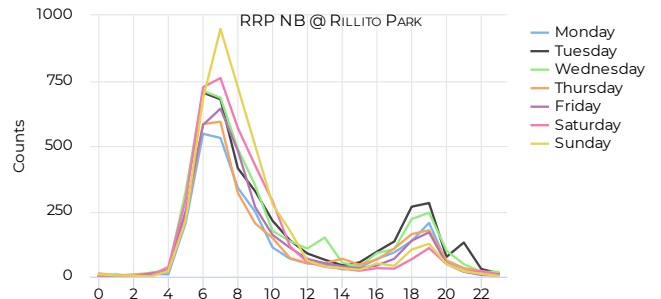

Daily Profile