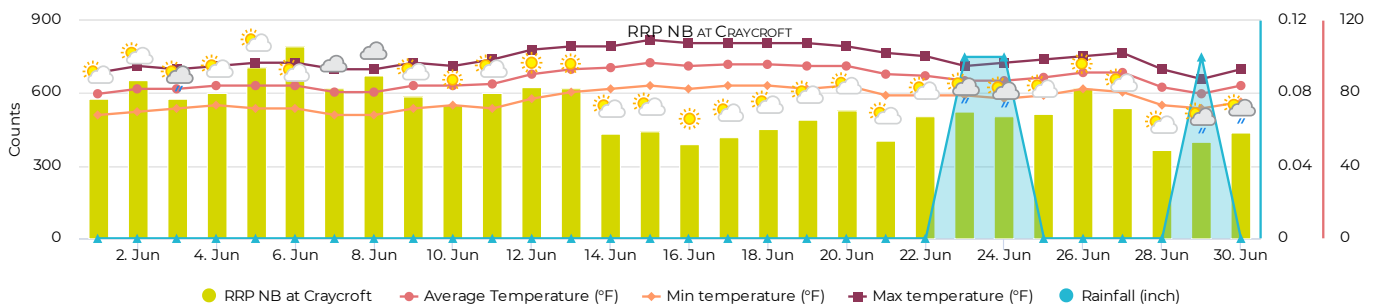

Last Month's Data - RRP NB at Craycroft

Pima County

June 1st, 2021 → June 30th, 2021

Monthly total

Total

16,168 ▼ -33.1%

Compared to 05/01/2021 → 05/31/2021

Daily Average

Daily Average

539 ▼ -30.9%

Compared to 05/01/2021 → 05/31/2021

Peak Day

Peak Day

Sunday Jun 6th, 2021

794 ▼ -21.8%

Compared to 05/01/2021 → 05/31/2021

Total - All Time

Whole Period

Total

115,155

Distribution

● RRP NB at Craycroft Pedestrian ● RRP NB at Craycroft Cyclist

Average Hourly Profile

Key Figures Summary

Site	Total		Average	
RRP NB at Craycroft	16,168	▼ -33.1%	539	▼ -30.9%
RRP NB at Craycroft Pedestrian	8,344	▼ -34.6%	278	▼ -32.4%
RRP NB at Craycroft Cyclist	7,824	▼ -31.5%	261	▼ -29.2%

Daily Profile

Compared to 05/01/2021 → 05/31/2021

Weather