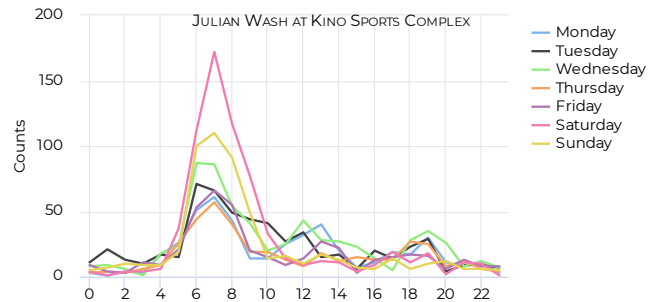

Daily Profile