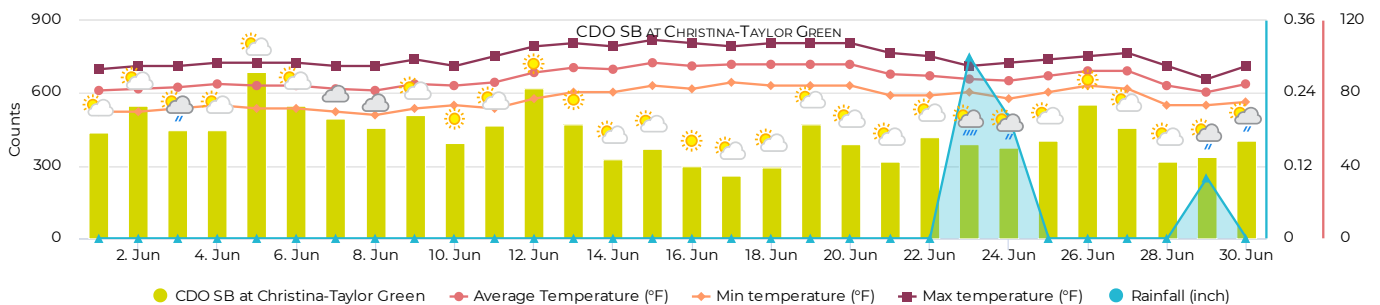

Last Month's Data - CDO SB at Christina-Taylor Green

Pima County

June 1st, 2021 → June 30th, 2021

Monthly total

Total

12,918 -33.8%

Compared to 05/01/2021 → 05/31/2021

Daily Average

Daily Average

431 -31.6%

Compared to 05/01/2021 → 05/31/2021

Peak Day

Peak Day

Saturday Jun 5th, 2021

686 -19.8%

Compared to 05/01/2021 → 05/31/2021

Total - All Time

Whole Period

Total

88,078

Distribution

Average Hourly Profile

Key Figures Summary

Site	Total	Average
CDO SB at Christina-Taylor Green	12,918 -33.8%	431 -31.6%
CDO SB at Christina-Taylor Green Cyclist	8,810 -33.1%	294 -31.6%
CDO SB at Christina-Taylor Green Pedestrian	4,108 -35.2%	137 -31.6%

Daily Profile

Compared to 05/01/2021 → 05/31/2021

Weather