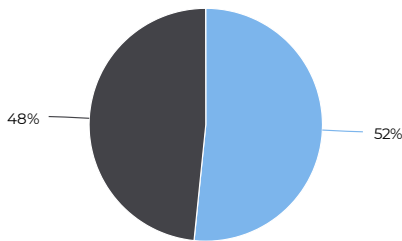

Last Month's Data - RRP NB at Craycroft

Pima County

June 1st, 2021 → June 30th, 2021

Monthly total

Total

16,168 ▼ -33.1%

Compared to 05/01/2021 → 05/31/2021

Daily Average

Daily Average

539 ▼ -30.9%

Compared to 05/01/2021 → 05/31/2021

Peak Day

Peak Day

Sunday Jun 6th, 2021

794 ▼ -21.8%

Compared to 05/01/2021 → 05/31/2021

Total - All Time

Whole Period

Total

115,155

Distribution