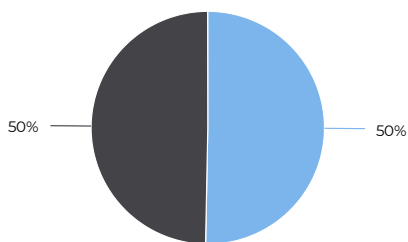

Last Month's Data - Rillito

Pima County

June 1st, 2021 → June 30th, 2021

Monthly total

Total

25,244 ▼ -35.8%

Compared to 05/01/2021 → 05/31/2021

Daily Average

Daily Average

841 ▼ -33.7%

Compared to 05/01/2021 → 05/31/2021

Peak Day

Peak Day

Sunday Jun 6th, 2021

1,294 ▼ -33.5%

Compared to 05/01/2021 → 05/31/2021

Total - All Time

Whole Period

Total

629,748

Distribution