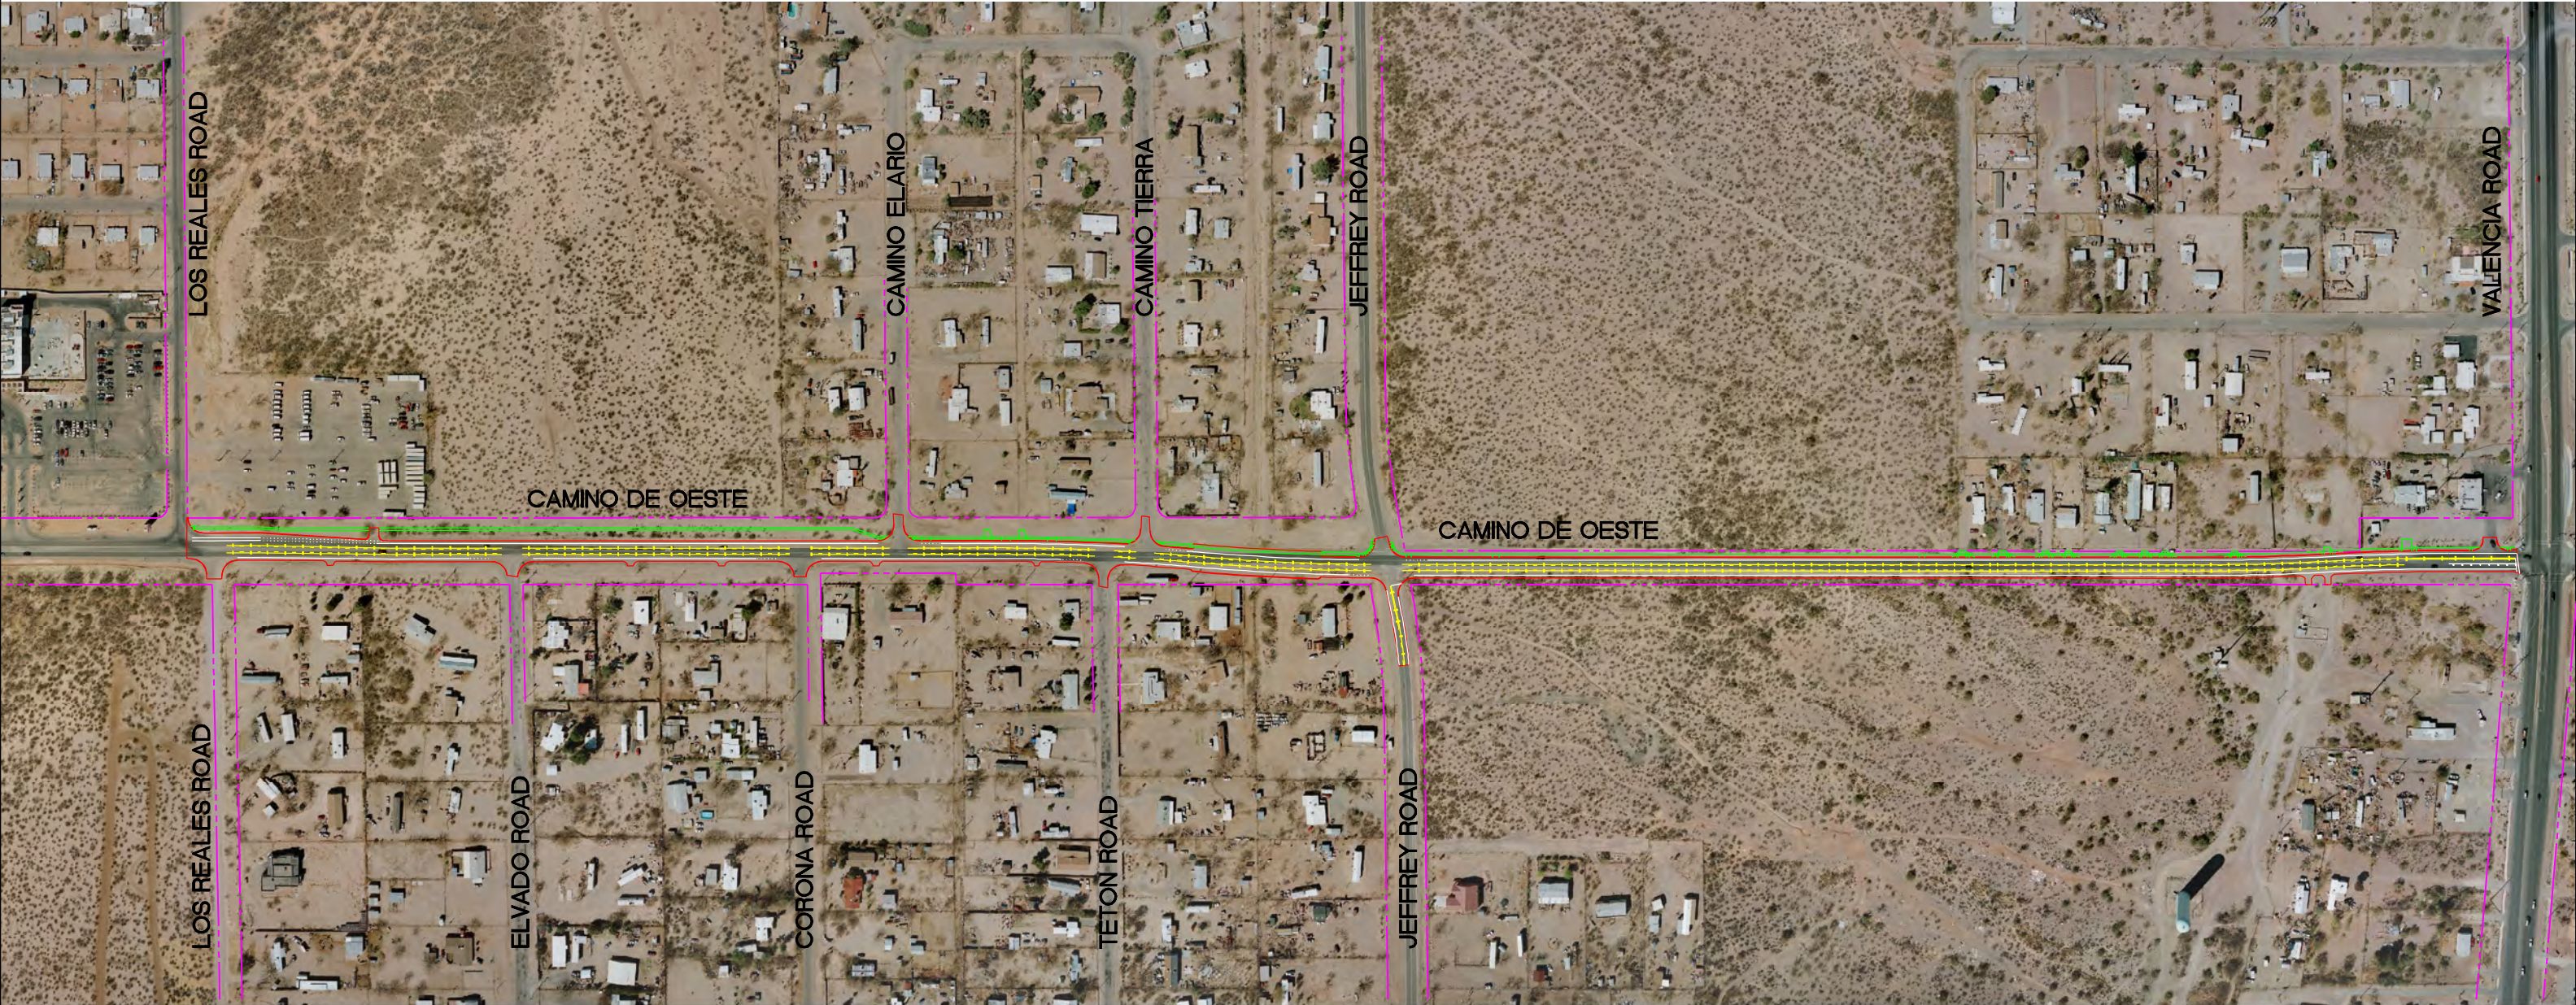

CAMINO DE OESTE LOS REALES ROAD TO VALENCIA ROAD

LEGEND

- PROPOSED CURB, HEADER AND EDGE OF NEW PAVEMENT
- PROPOSED SIDEWALK
- - - EXISTING RIGHT OF WAY