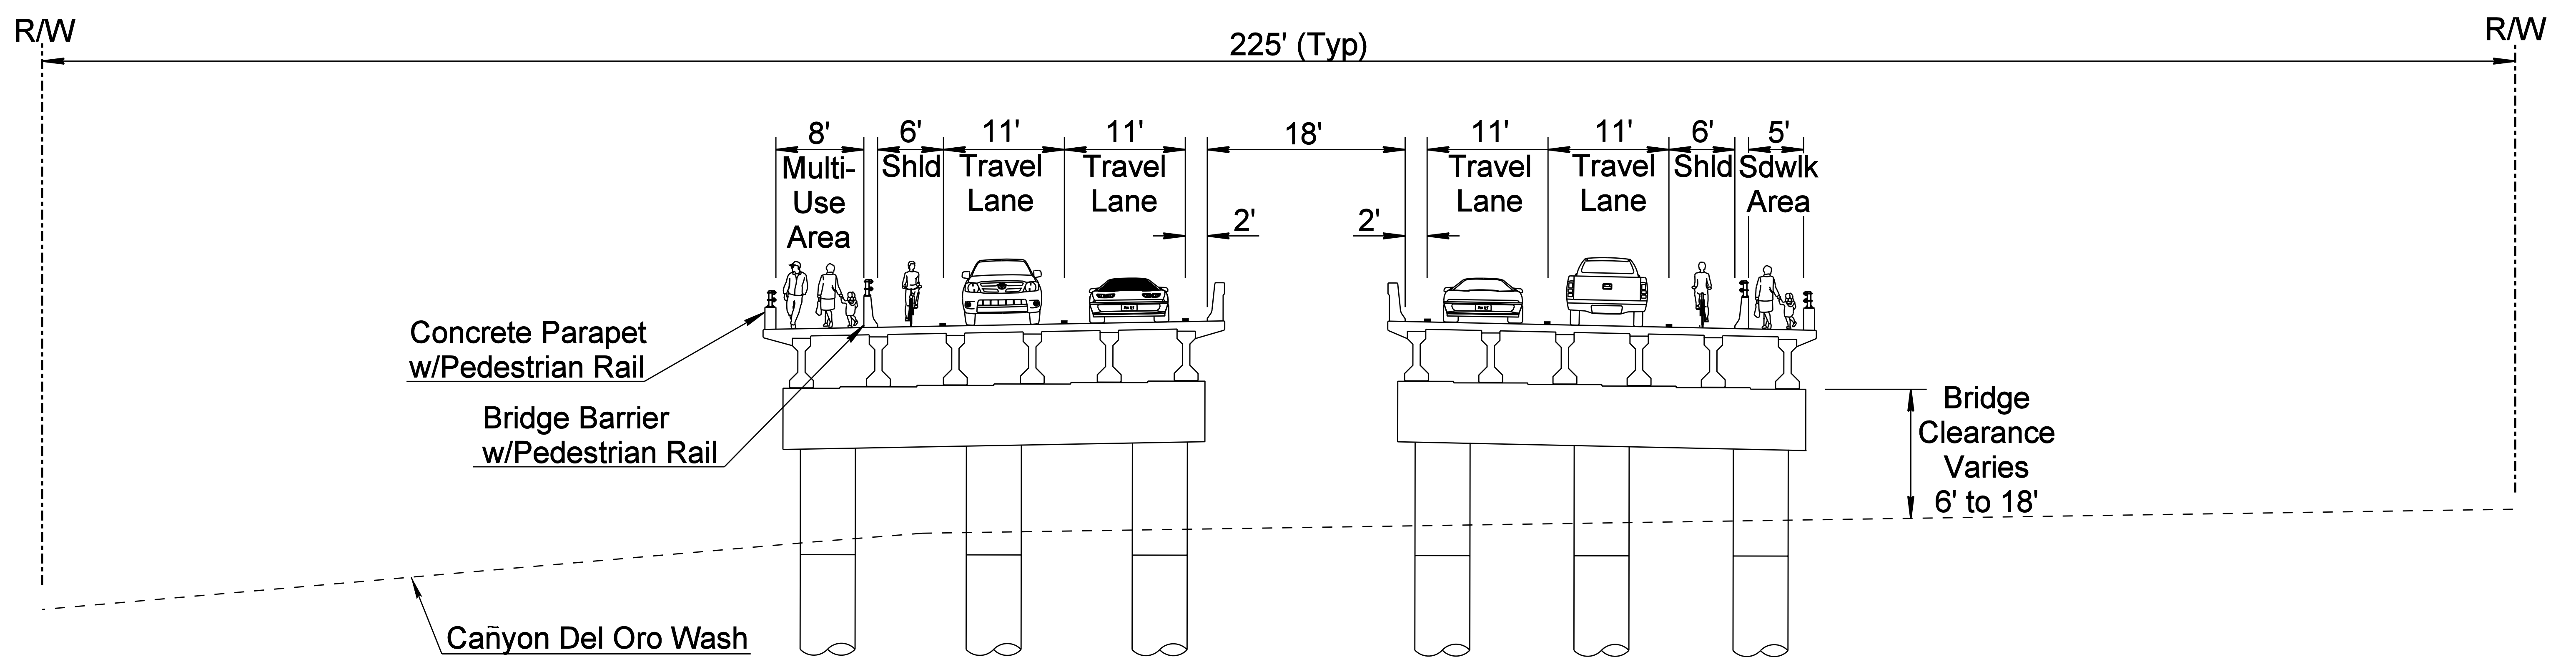

La Cholla Boulevard
Roadway Typical Section

La Cholla Boulevard
Typical Section
(Bridge Over The CDO Wash)

La Cholla Boulevard
Roadway Typical Section
(Near The Bluffs Subdivision)

La Cholla Boulevard
Roadway Typical Section
(Near Owls Peak Place)

La Cholla: Magee Road To Tangerine Road (Typical Cross Sections)