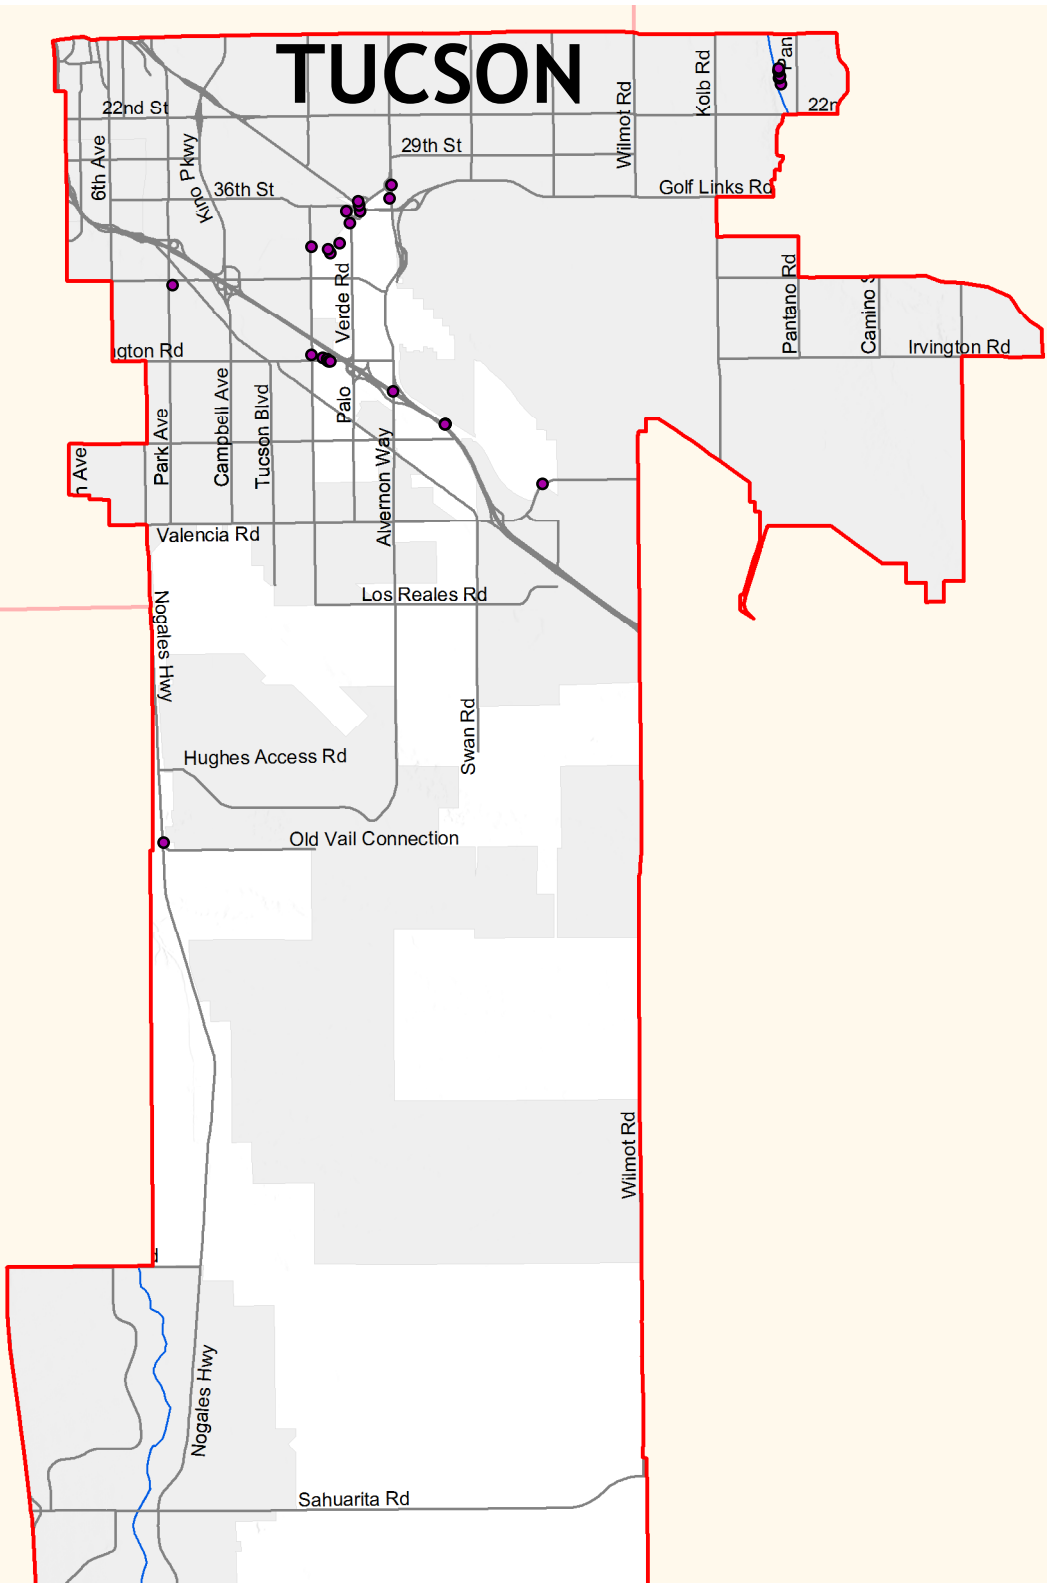

# TUCSON

## Supervisorial District 2 Graffiti Abatement October 1, 2017 - December 31, 2017

- Closed Graffiti Workorders - 31 Locations  
(78,486 sq. ft. cleaned)
- Supervisorial District 2
- Incorporated City or Town

Pima County Index Map