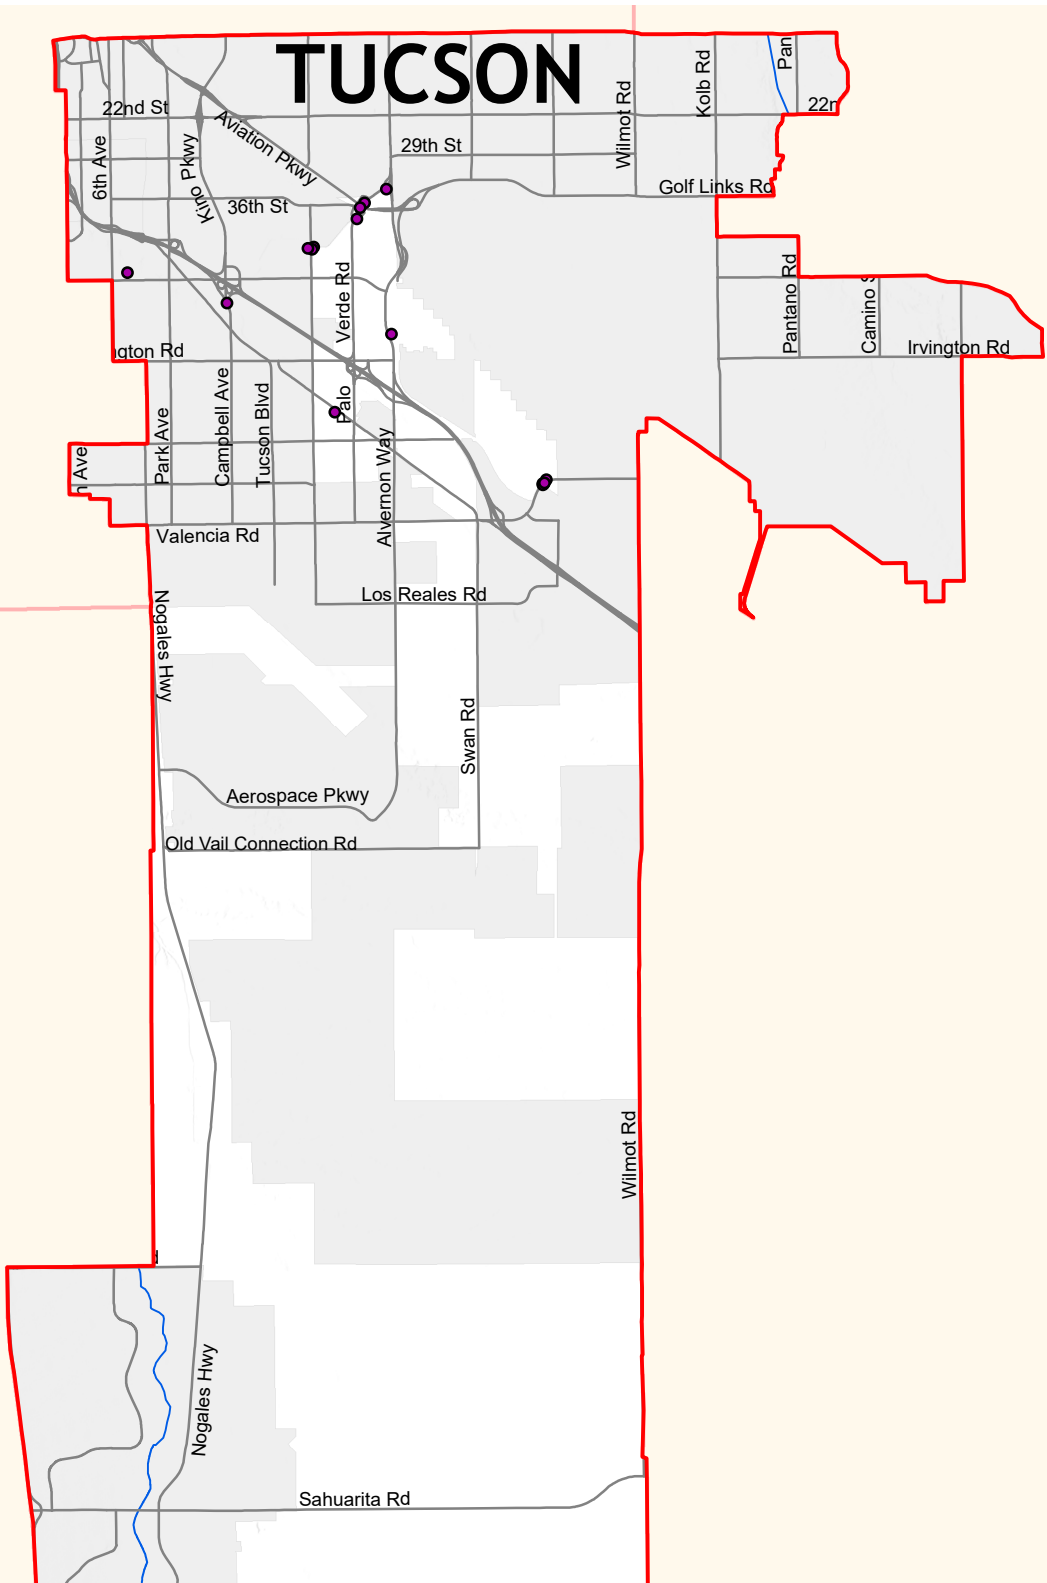

TUCSON

Supervisorial District 2 Graffiti Abatement July 1, 2019 - September 30, 2019

- Closed Graffiti Workorders - 16 Locations
(124,500 sq. ft. cleaned)
- Supervisorial District 2
- Incorporated City or Town

Pima County Index Map