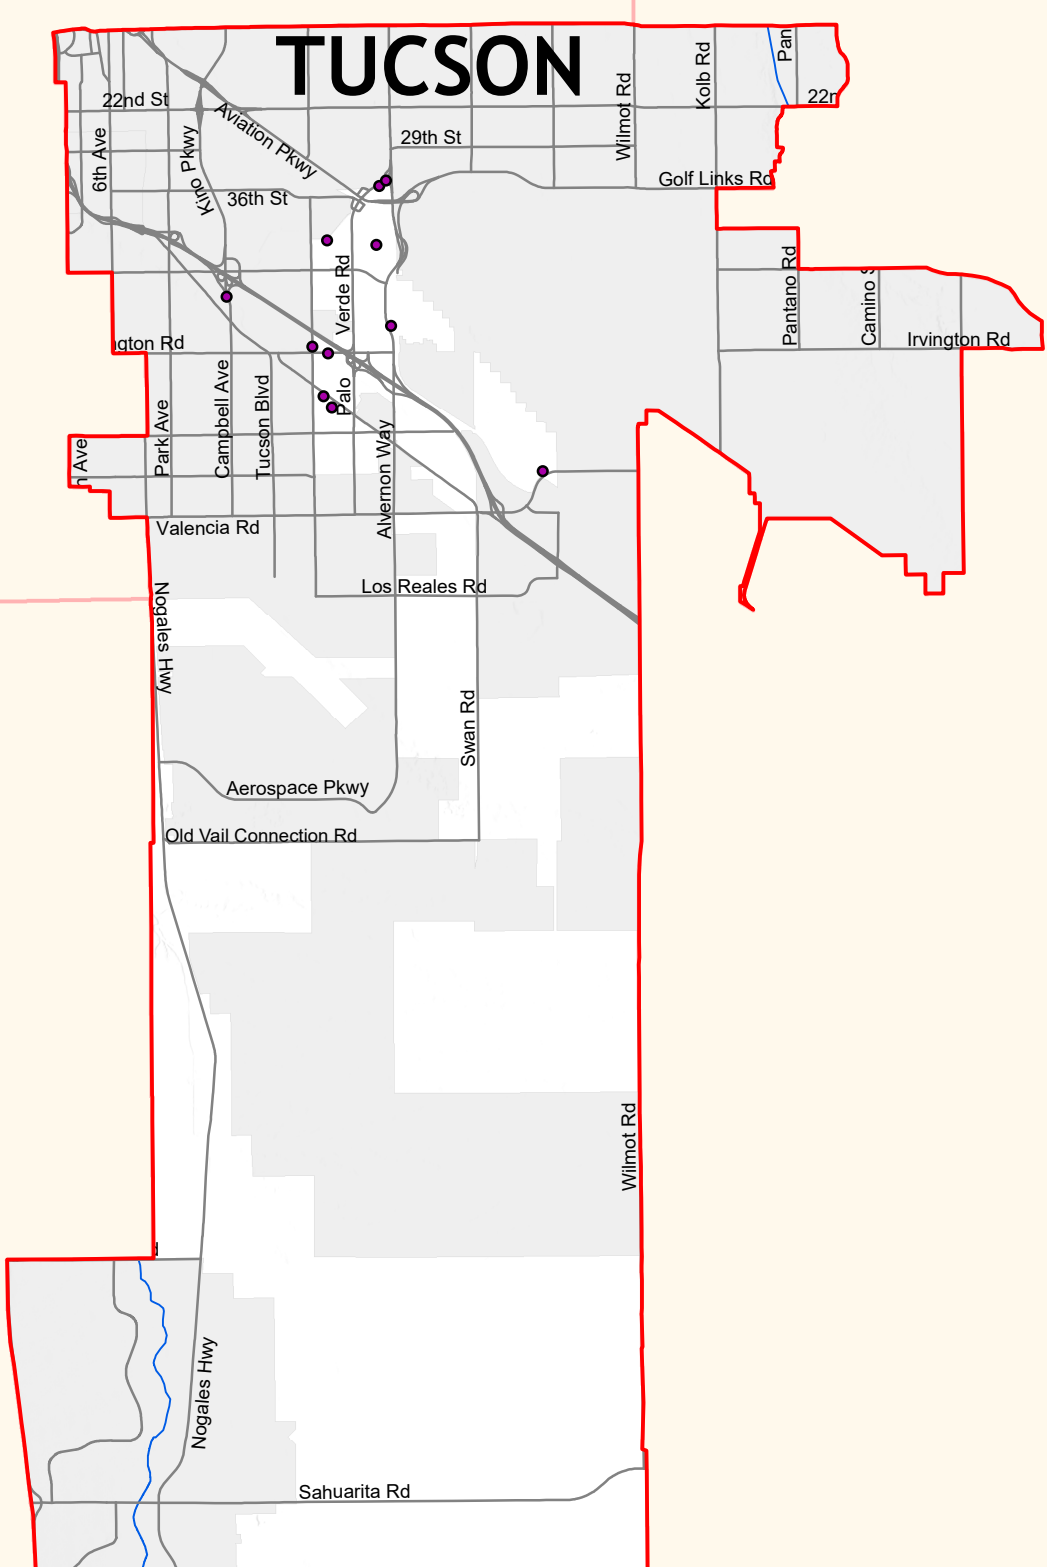

TUCSON

Supervisorial District 2 Graffiti Abatement October 1, 2019 - December 31, 2019

- Closed Graffiti Workorders - 11 Locations
(65,900 sq. ft. cleaned)
- ▭ Supervisorial District 2
- ▭ Incorporated City or Town

Pima County Index Map