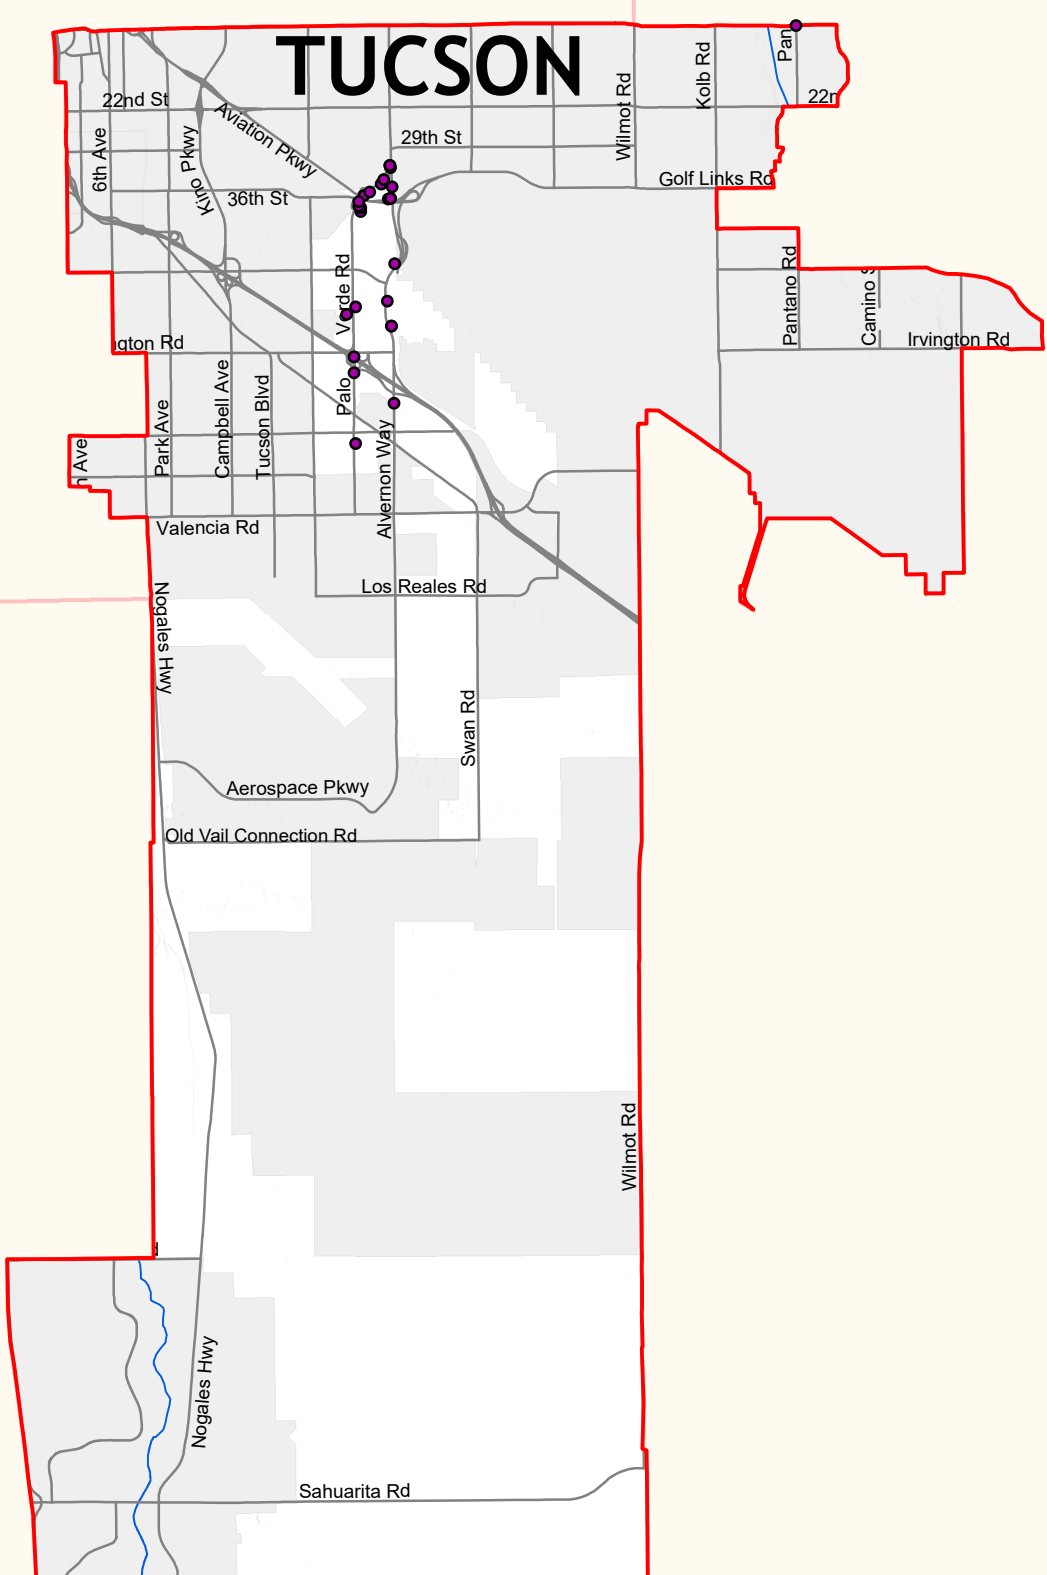

# TUCSON

## Supervisor District 2 Graffiti Abatement April 1, 2021 - June 30, 2021

- Closed Graffiti Workorders - 27 Locations  
(60,895 sq. ft. cleaned)
- ▭ Supervisorial District 2
- ▭ Incorporated City or Town

Pima County Index Map