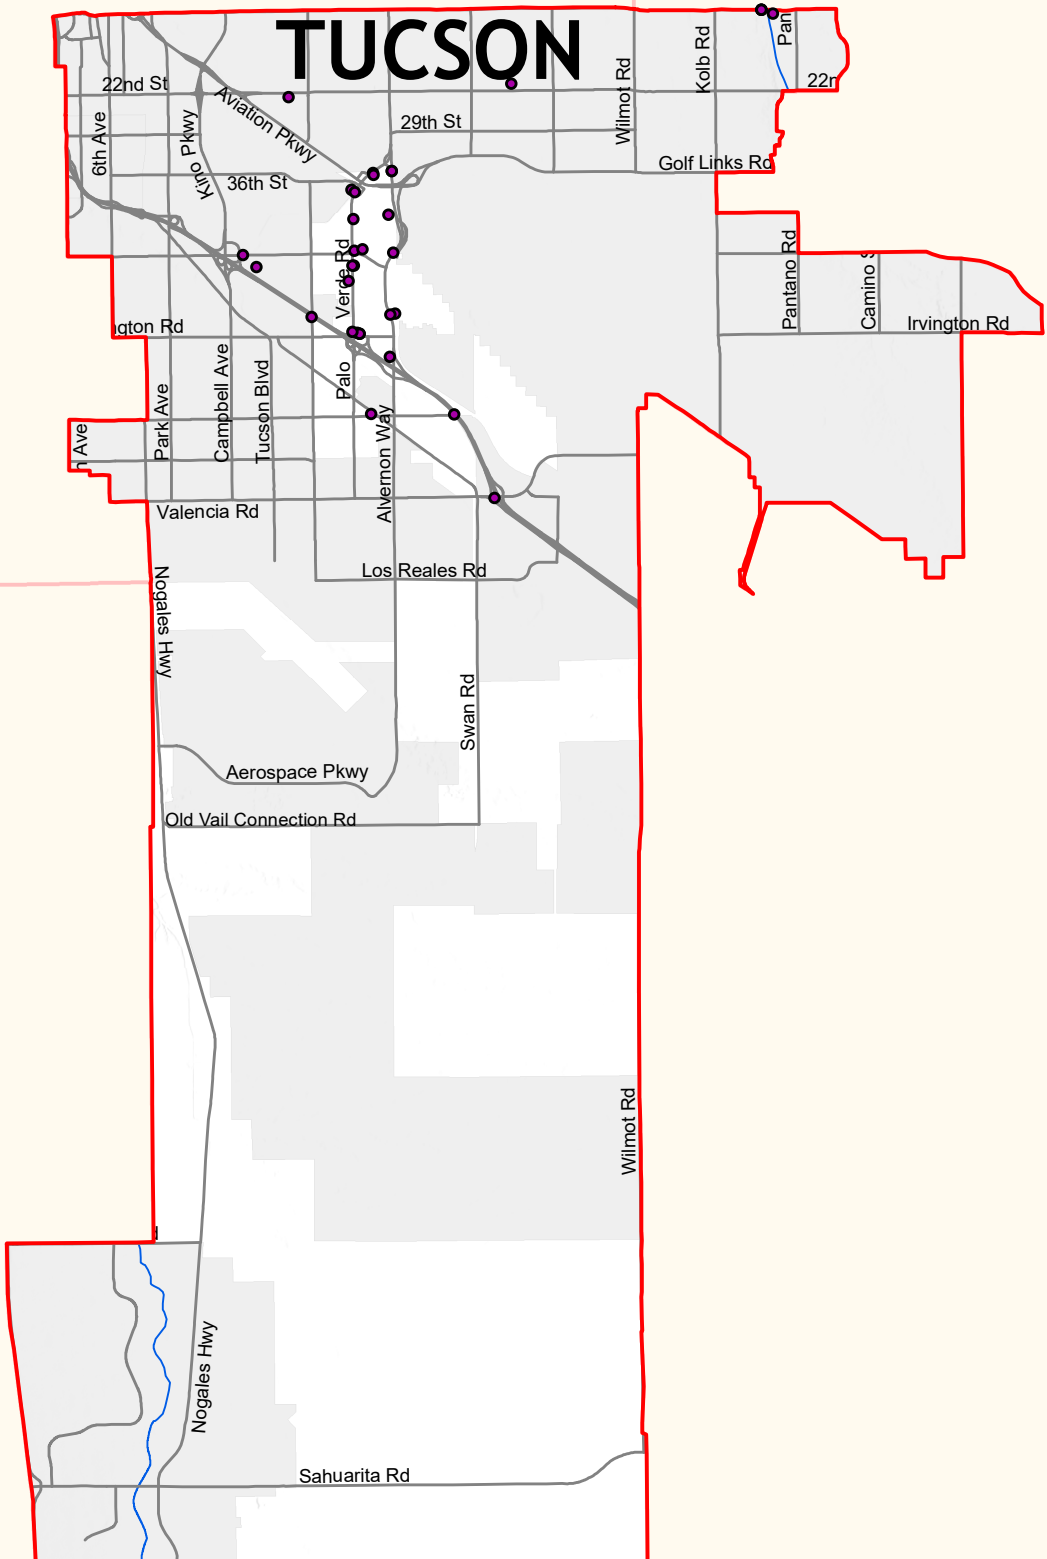

Supervisor District 2

Graffiti Abatement

July 1, 2021 - September 30, 2021

● Closed Graffiti Workorders - 33 Locations
(66,630 sq. ft. cleaned)

▭ Supervisorial District 2

▭ Incorporated City or Town

0 2 miles

TUCSON

Pima County Index Map