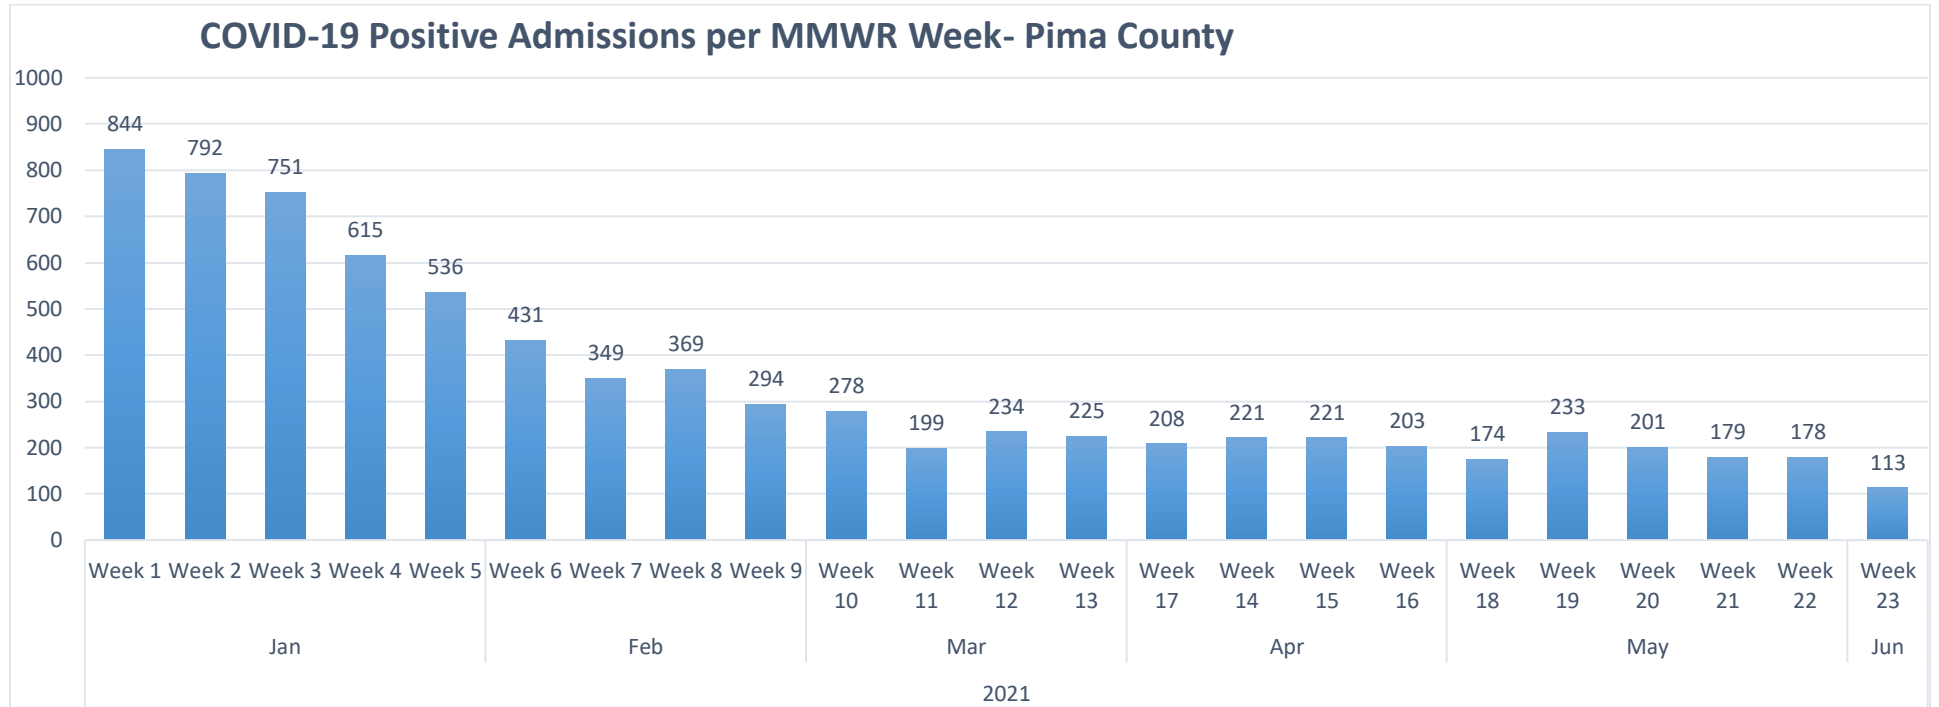

Chart 4: Pima County COVID-19 deaths by MMWR Week

****Note:** Recent deaths may not be reported yet.

Chart 5: Pima County COVID-19 cases that are hospitalized by MMWR Week

****Note:** Recent hospitalizations may not be reported yet.

Chart 6: Pima County COVID-19 hospitalizations by date of hospital admission: March 9, 2020 to June 27, 2021

****Note:** Recent hospitalizations may not be reported yet.

Chart 7: COVID Positive Admissions per MMWR Week at Tucson Area Hospitals via EMResource