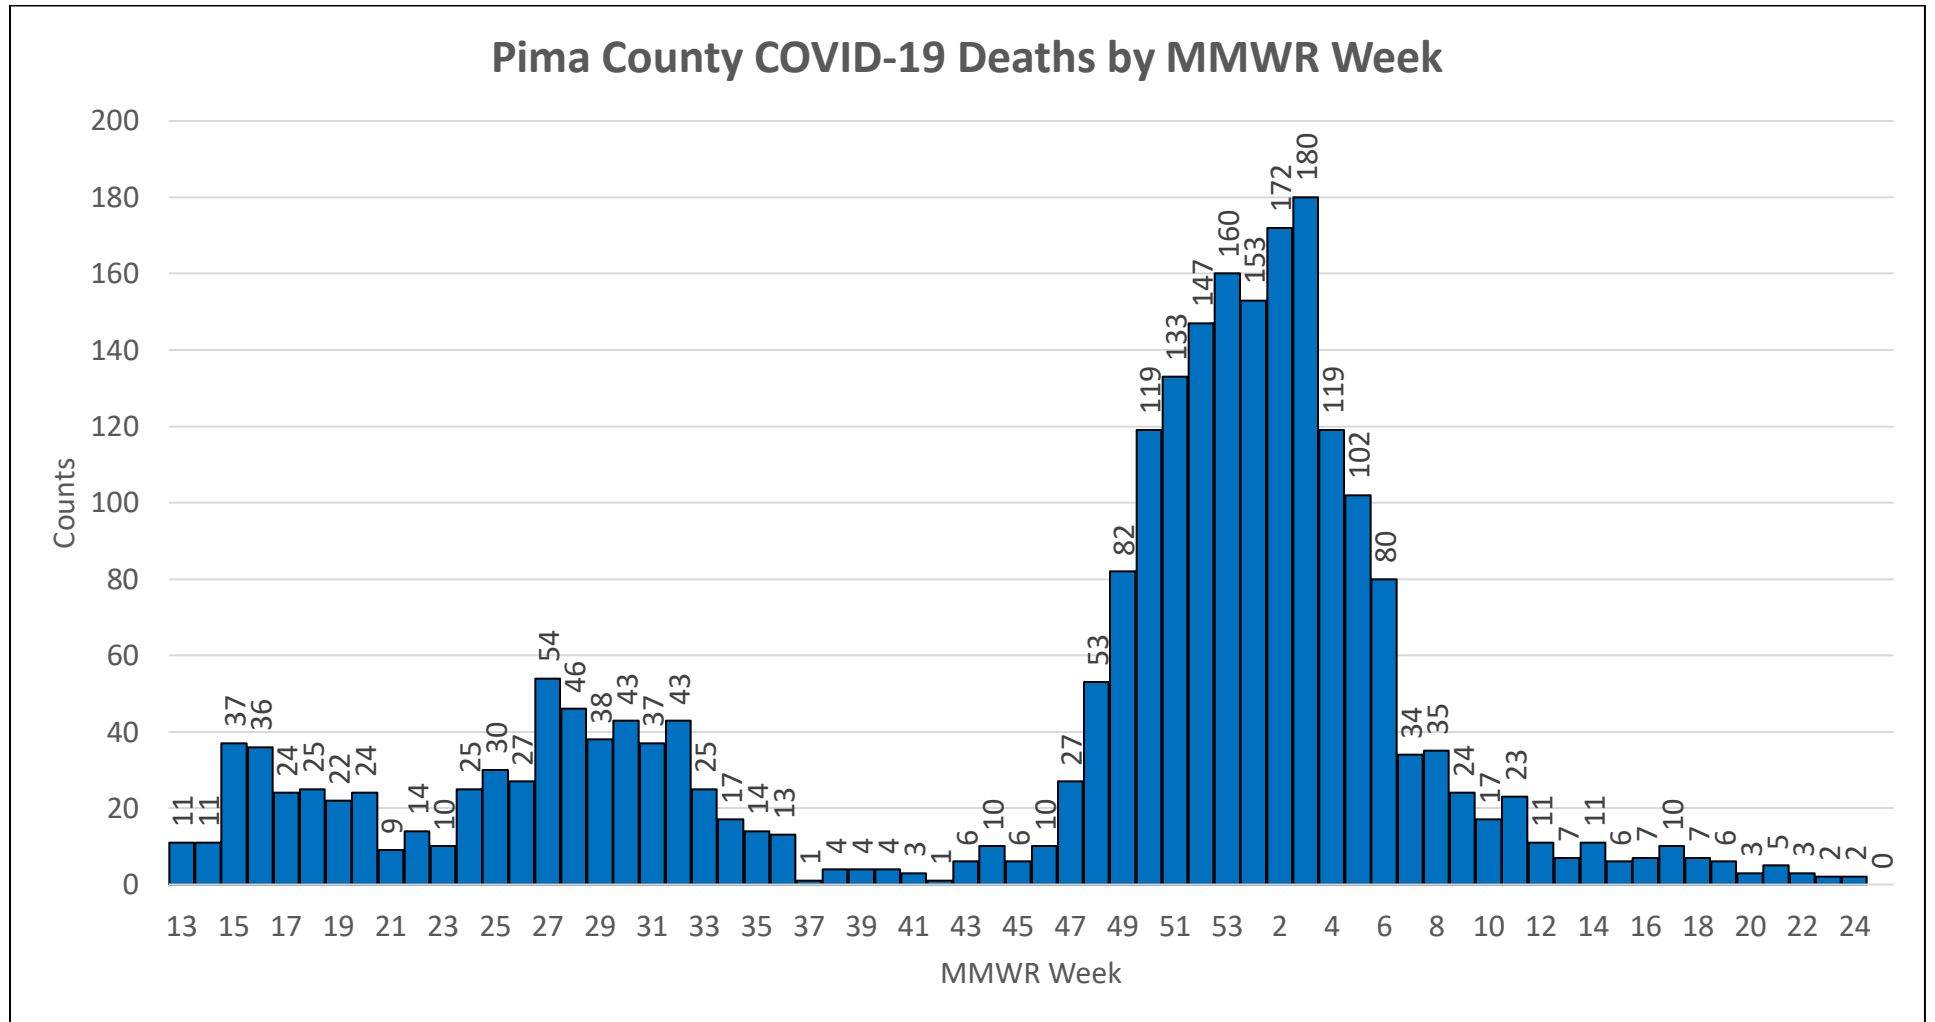

Chart 4: Pima County COVID-19 deaths by MMWR Week

**Note: Recent deaths may not be reported yet.