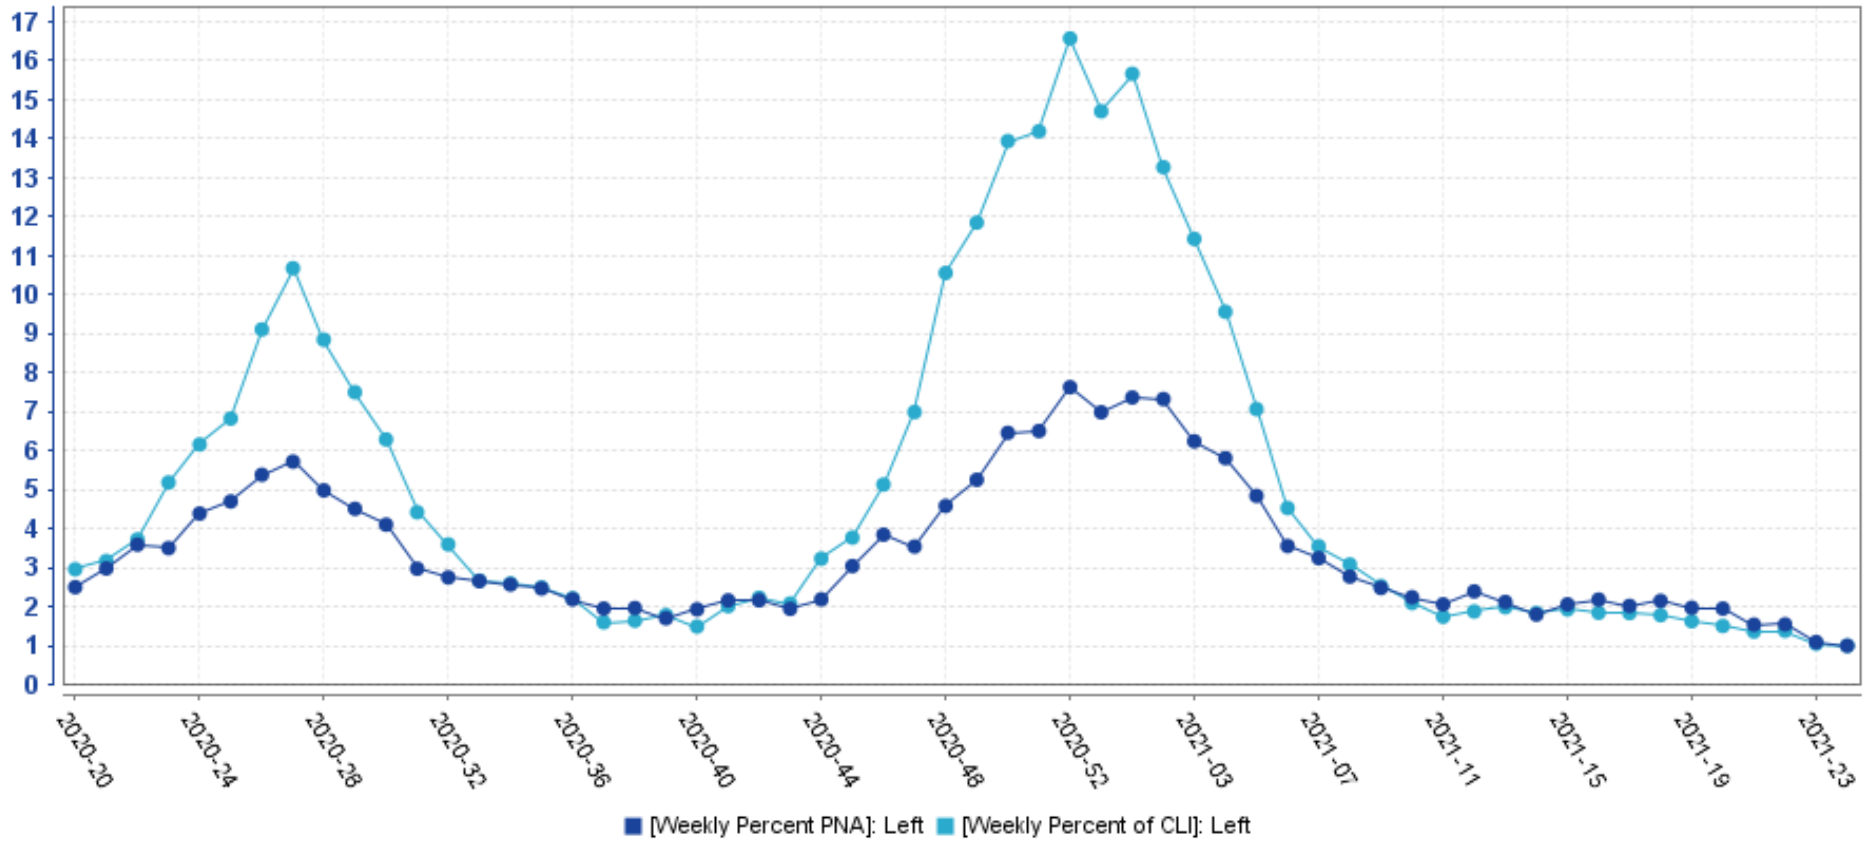

Chart 9: Hospital COVID-Like & Influenza-Like Illness Surveillance: January 1, 2020 to June 28, 2021

Chart 8: PCHD Weekly Percent (%) of COVID-Like-Illness (CLI) Visits VS Pneumonia (PNA) Visits by MMWR Week

Weekly Percent of CLI and Pneumonia (PNA) ED and IP Visits