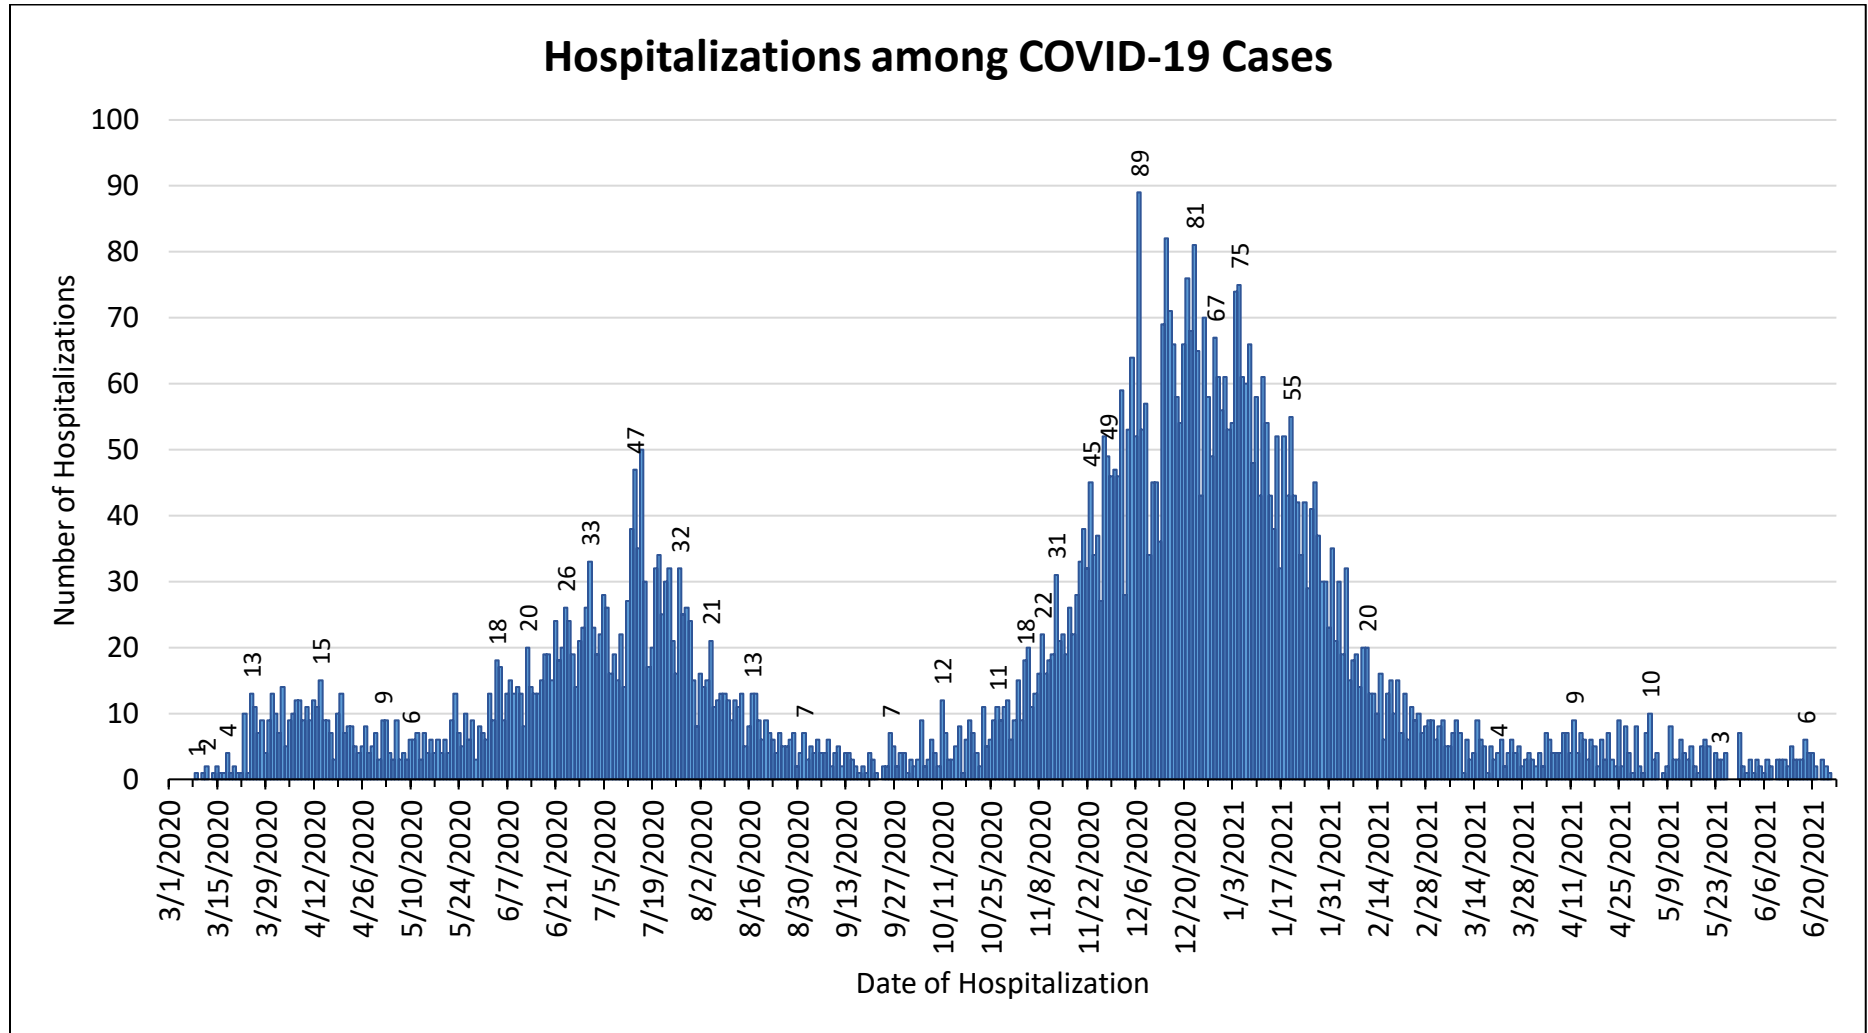

***-Note:** Illnesses in the last 4-7 days may not be reported yet

****** Previous two weeks

Updated: 6/28/2021

Chart 3: Pima County COVID-19 deaths by date of death: March 22, 2020 to June 27, 2021

****Note:** Recent deaths may not be reported yet.

Chart 4: Pima County COVID-19 deaths by MMWR Week

****Note:** Recent deaths may not be reported yet.

Chart 5: Pima County COVID-19 cases that are hospitalized by MMWR Week

****Note:** Recent hospitalizations may not be reported yet.

Chart 6: Pima County COVID-19 hospitalizations by date of hospital admission: March 9, 2020 to June 27, 2021

****Note:** Recent hospitalizations may not be reported yet.

Chart 7: COVID Positive Admissions per MMWR Week at Tucson Area Hospitals via EMResource