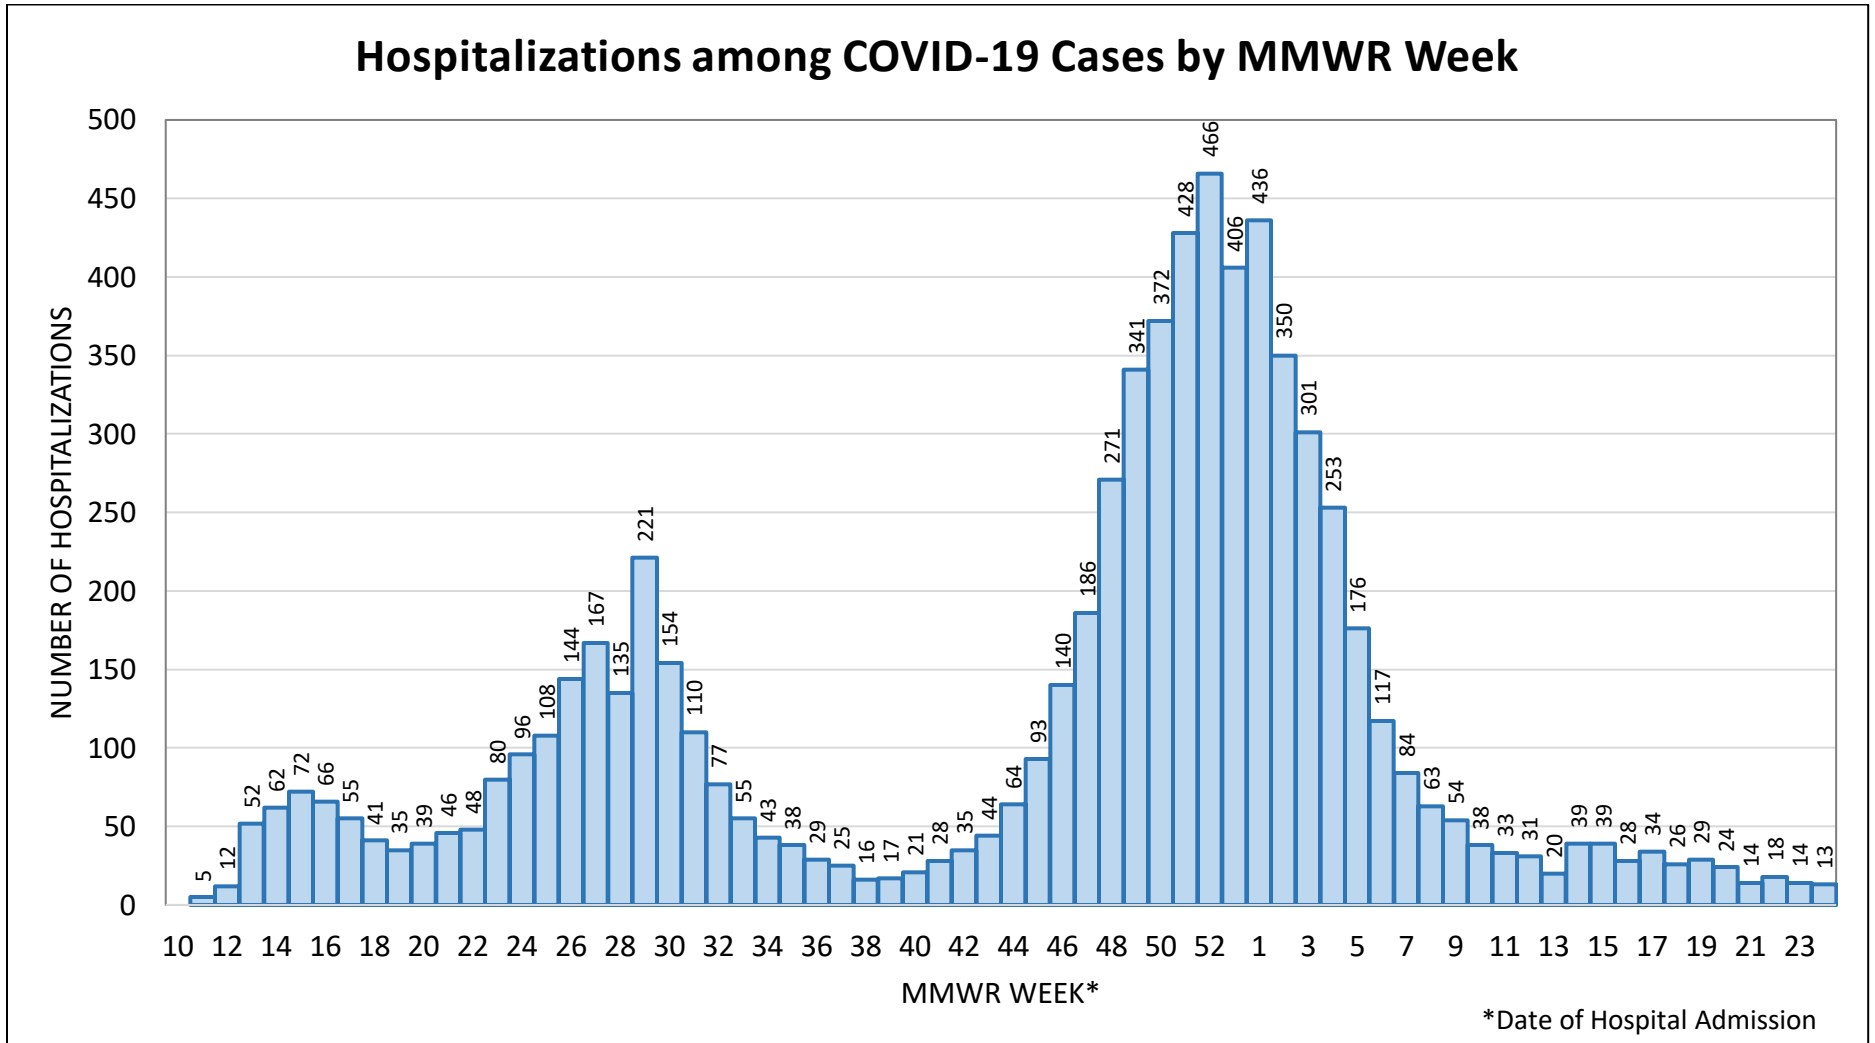

Chart 5: Pima County COVID-19 cases that are hospitalized by MMWR Week

**Note: Recent hospitalizations may not be reported yet.