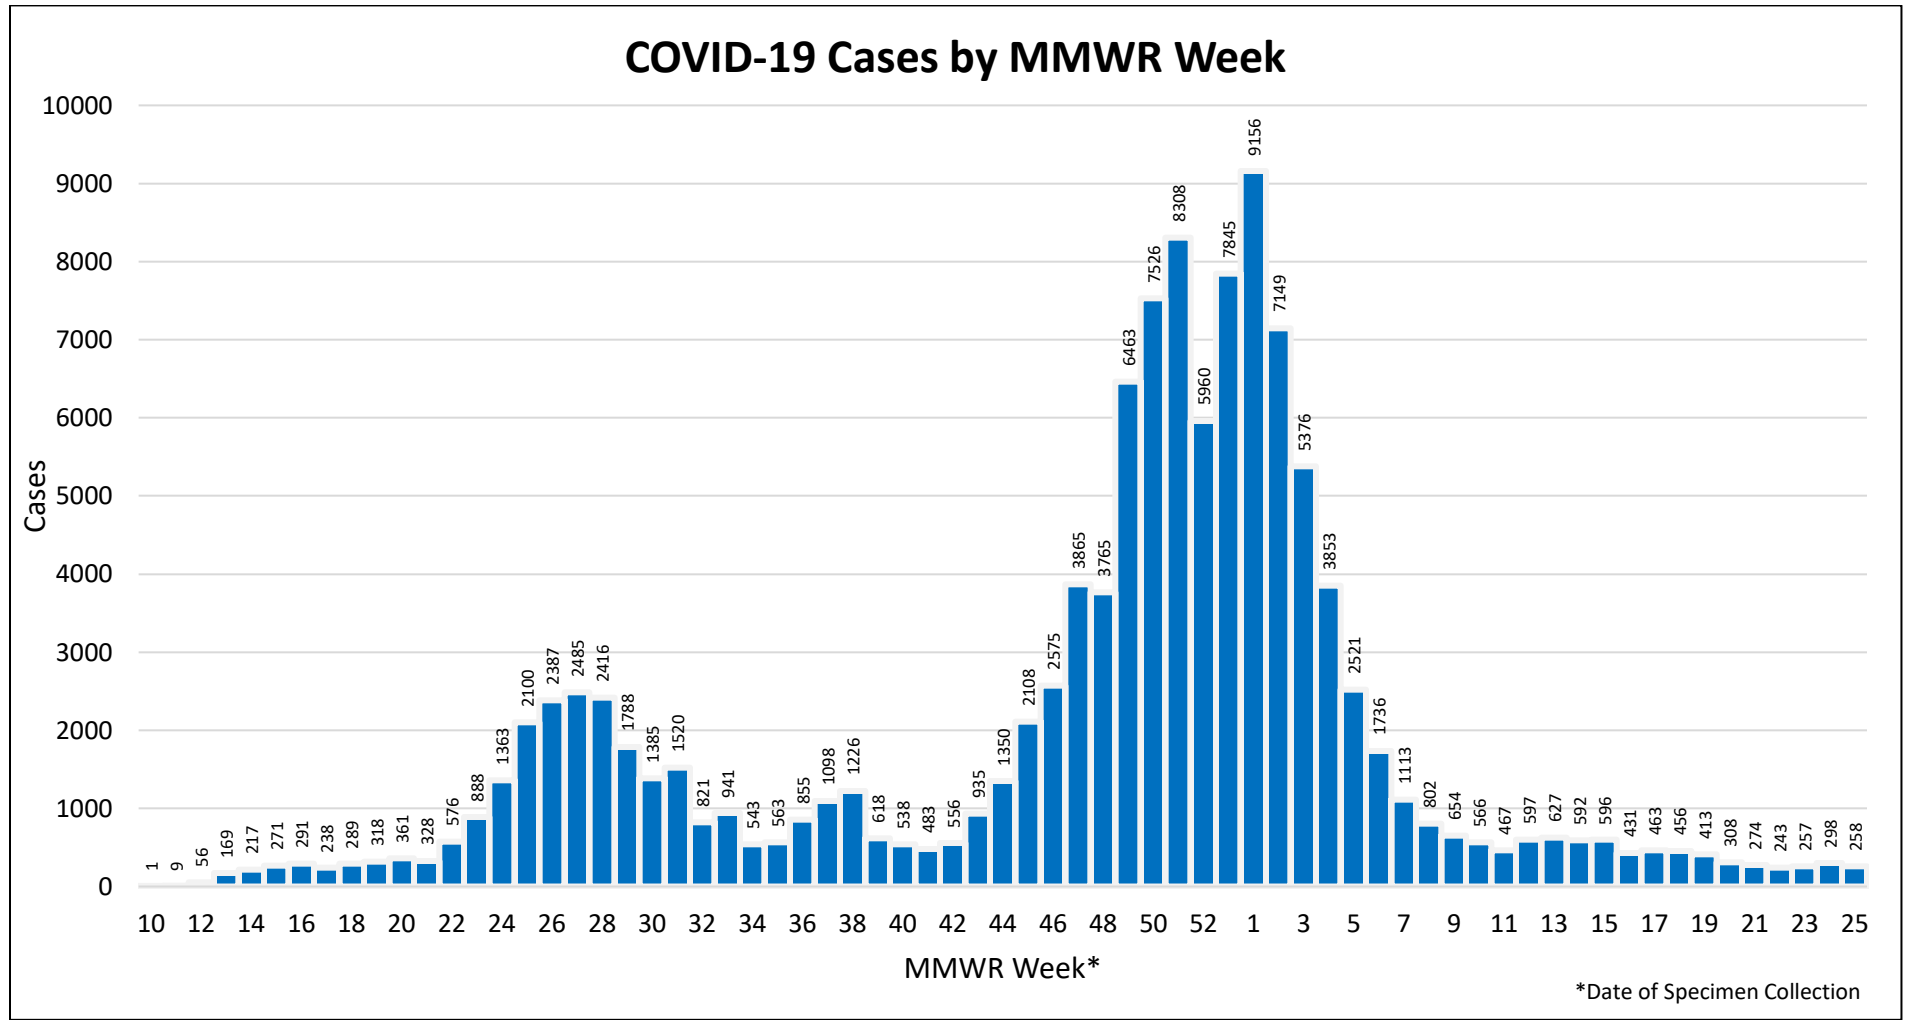

Pima County COVID-19 Deaths, Cases, and Hospitalizations Report

Chart 1: Pima County COVID-19 cases by MMWR Week

***Note:** Illnesses in the last 4-7 days may not be reported yet

Updated: 6/28/2021

Chart 2: Pima County COVID-19 cases by date of specimen collection from March 3, 2020 to June 27, 2021

***-Note:** Illnesses in the last 4-7 days may not be reported yet

****** Previous two weeks

Updated: 6/28/2021

Chart 3: Pima County COVID-19 deaths by date of death: March 22, 2020 to June 27, 2021

****Note:** Recent deaths may not be reported yet.