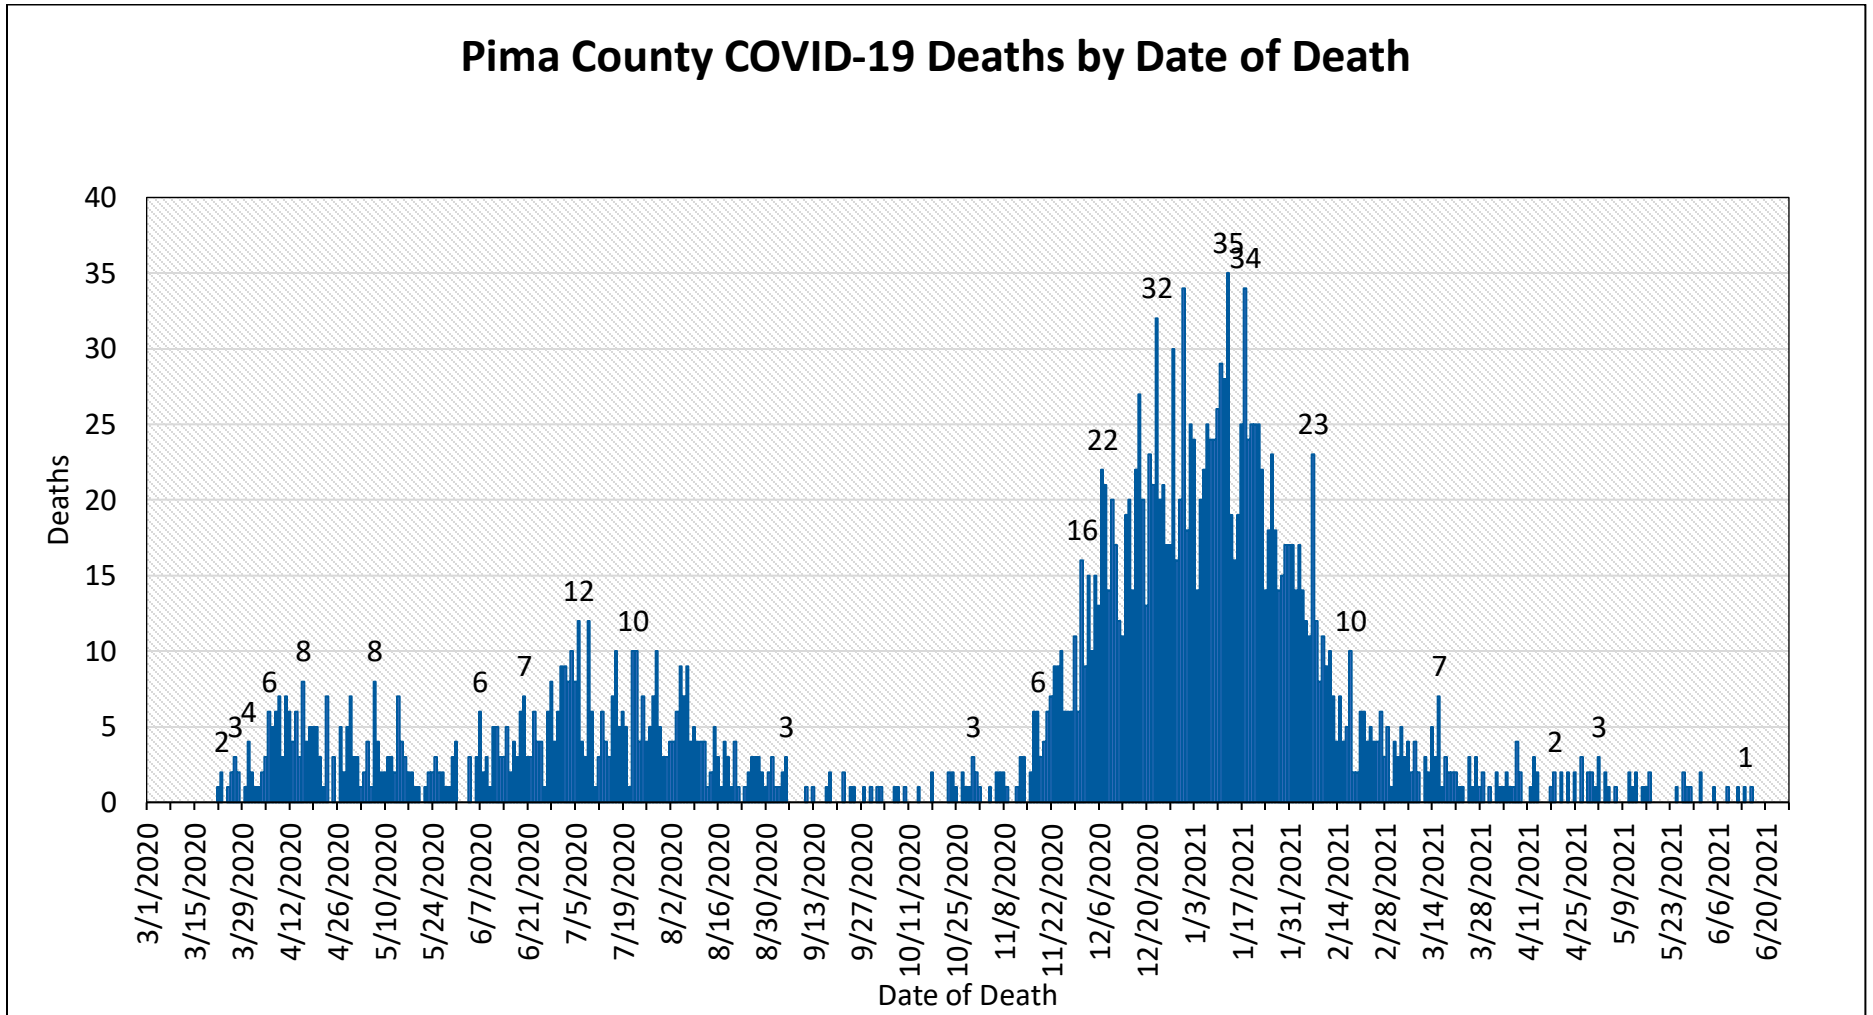

Pima County COVID-19 Deaths, Cases, and Hospitalizations Report

Chart 1: Pima County COVID-19 cases by MMWR Week

***Note:** Illnesses in the last 4-7 days may not be reported yet

Updated: 6/28/2021

Chart 2: Pima County COVID-19 cases by date of specimen collection from March 3, 2020 to June 27, 2021

***-Note:** Illnesses in the last 4-7 days may not be reported yet

****** Previous two weeks

Updated: 6/28/2021

Chart 3: Pima County COVID-19 deaths by date of death: March 22, 2020 to June 27, 2021

****Note:** Recent deaths may not be reported yet.