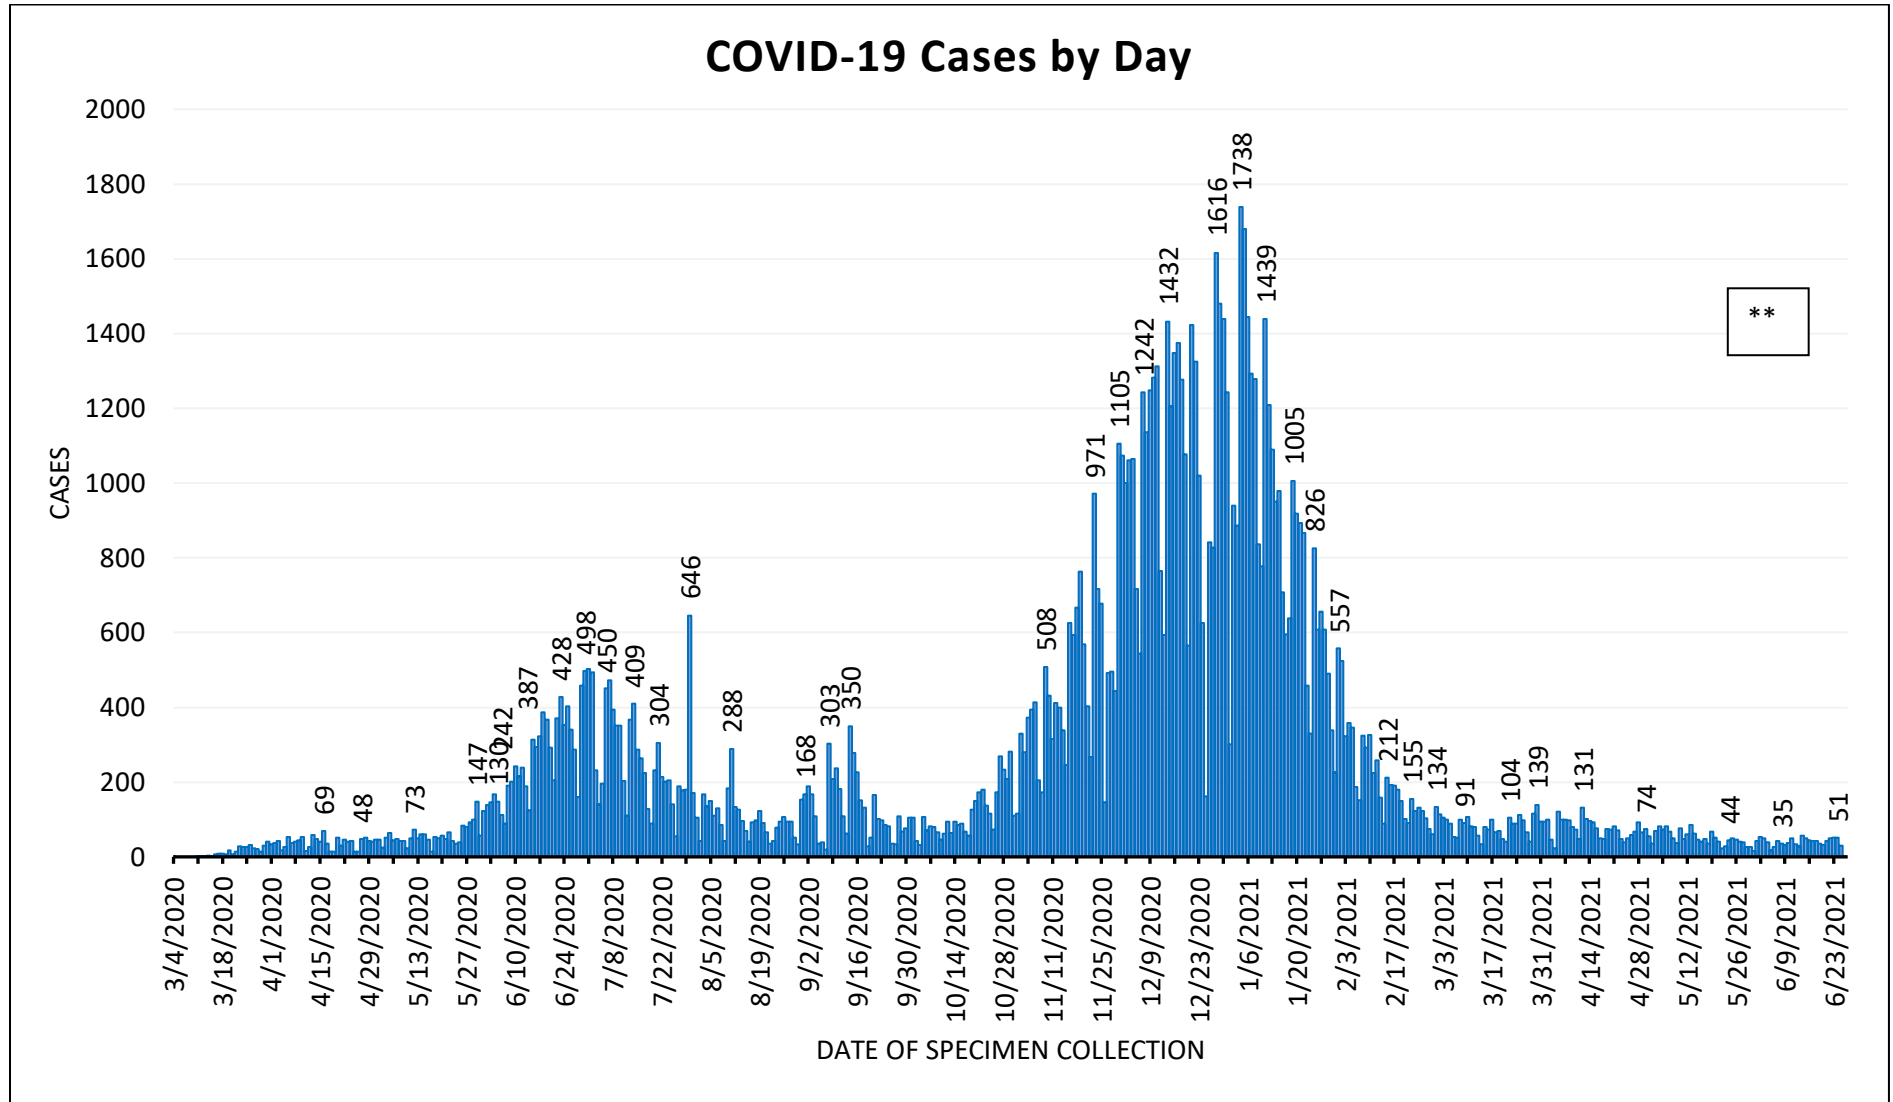

Pima County COVID-19 Deaths, Cases, and Hospitalizations Report

Chart 1: Pima County COVID-19 cases by MMWR Week

***Note:** Illnesses in the last 4-7 days may not be reported yet

Updated: 6/28/2021

Chart 2: Pima County COVID-19 cases by date of specimen collection from March 3, 2020 to June 27, 2021

***-Note:** Illnesses in the last 4-7 days may not be reported yet

****** Previous two weeks

Updated: 6/28/2021

Chart 3: Pima County COVID-19 deaths by date of death: March 22, 2020 to June 27, 2021

****Note:** Recent deaths may not be reported yet.

Chart 6: Pima County COVID-19 hospitalizations by date of hospital admission: March 9, 2020 to June 27, 2021

****Note:** Recent hospitalizations may not be reported yet.

Chart 7: COVID Positive Admissions per MMWR Week at Tucson Area Hospitals via EMResource