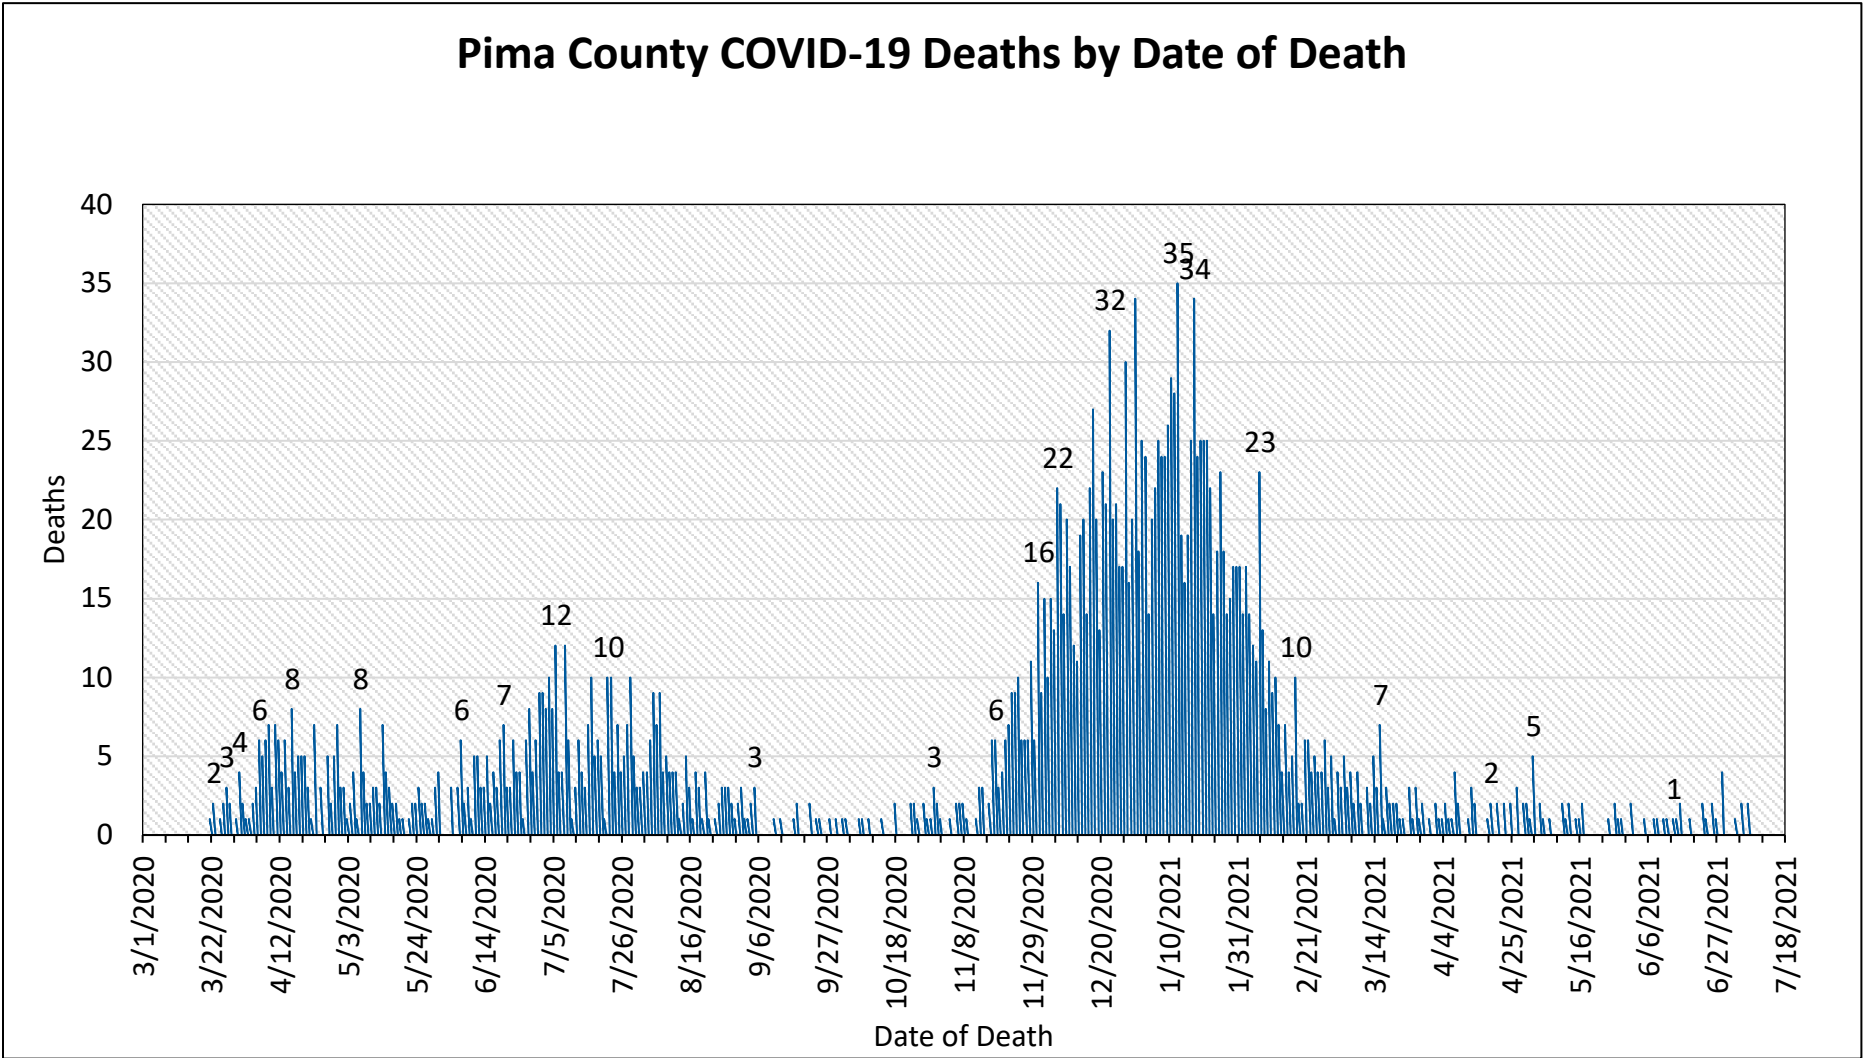

Pima County COVID-19 Deaths, Cases, and Hospitalizations Report

Chart 1: Pima County COVID-19 cases by MMWR Week

***Note:** Illnesses in the last 4-7 days may not be reported yet

Updated: 7/19/2021

Chart 2: Pima County COVID-19 cases by date of specimen collection from March 3, 2020 to July 18, 2021

*-Note: Illnesses in the last 4-7 days may not be reported yet

** Previous two weeks

Updated: 7/19/2021

Chart 3: Pima County COVID-19 deaths by date of death: March 22, 2020 to July 18, 2021

****Note:** Recent deaths may not be reported yet.