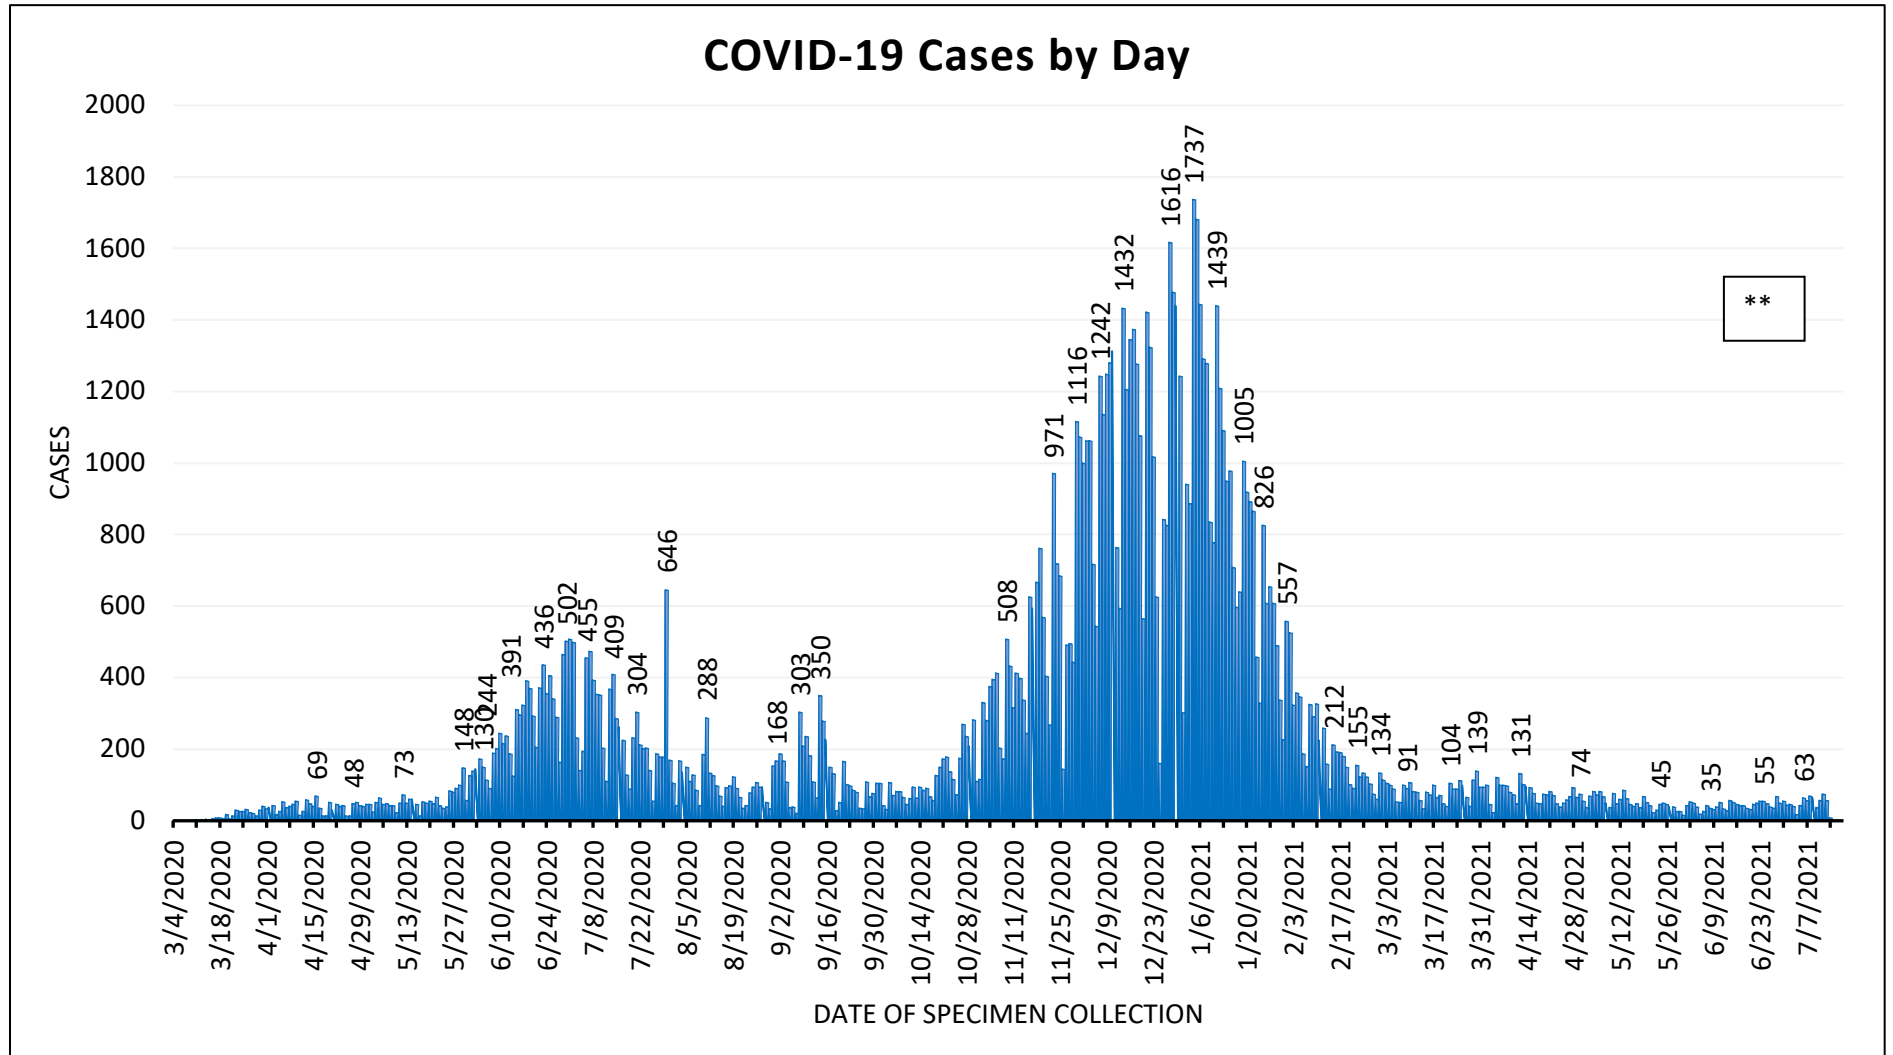

Pima County COVID-19 Deaths, Cases, and Hospitalizations Report

Chart 1: Pima County COVID-19 cases by MMWR Week

***Note:** Illnesses in the last 4-7 days may not be reported yet

Updated: 7/19/2021

Chart 2: Pima County COVID-19 cases by date of specimen collection from March 3, 2020 to July 18, 2021

*-Note: Illnesses in the last 4-7 days may not be reported yet

** Previous two weeks

Updated: 7/19/2021

Chart 3: Pima County COVID-19 deaths by date of death: March 22, 2020 to July 18, 2021

****Note:** Recent deaths may not be reported yet.

Chart 6: Pima County COVID-19 hospitalizations by date of hospital admission: March 9, 2020 to July 18, 2021

****Note:** Recent hospitalizations may not be reported yet.

Chart 7: COVID Positive Admissions per MMWR Week at Tucson Area Hospitals via EMResource