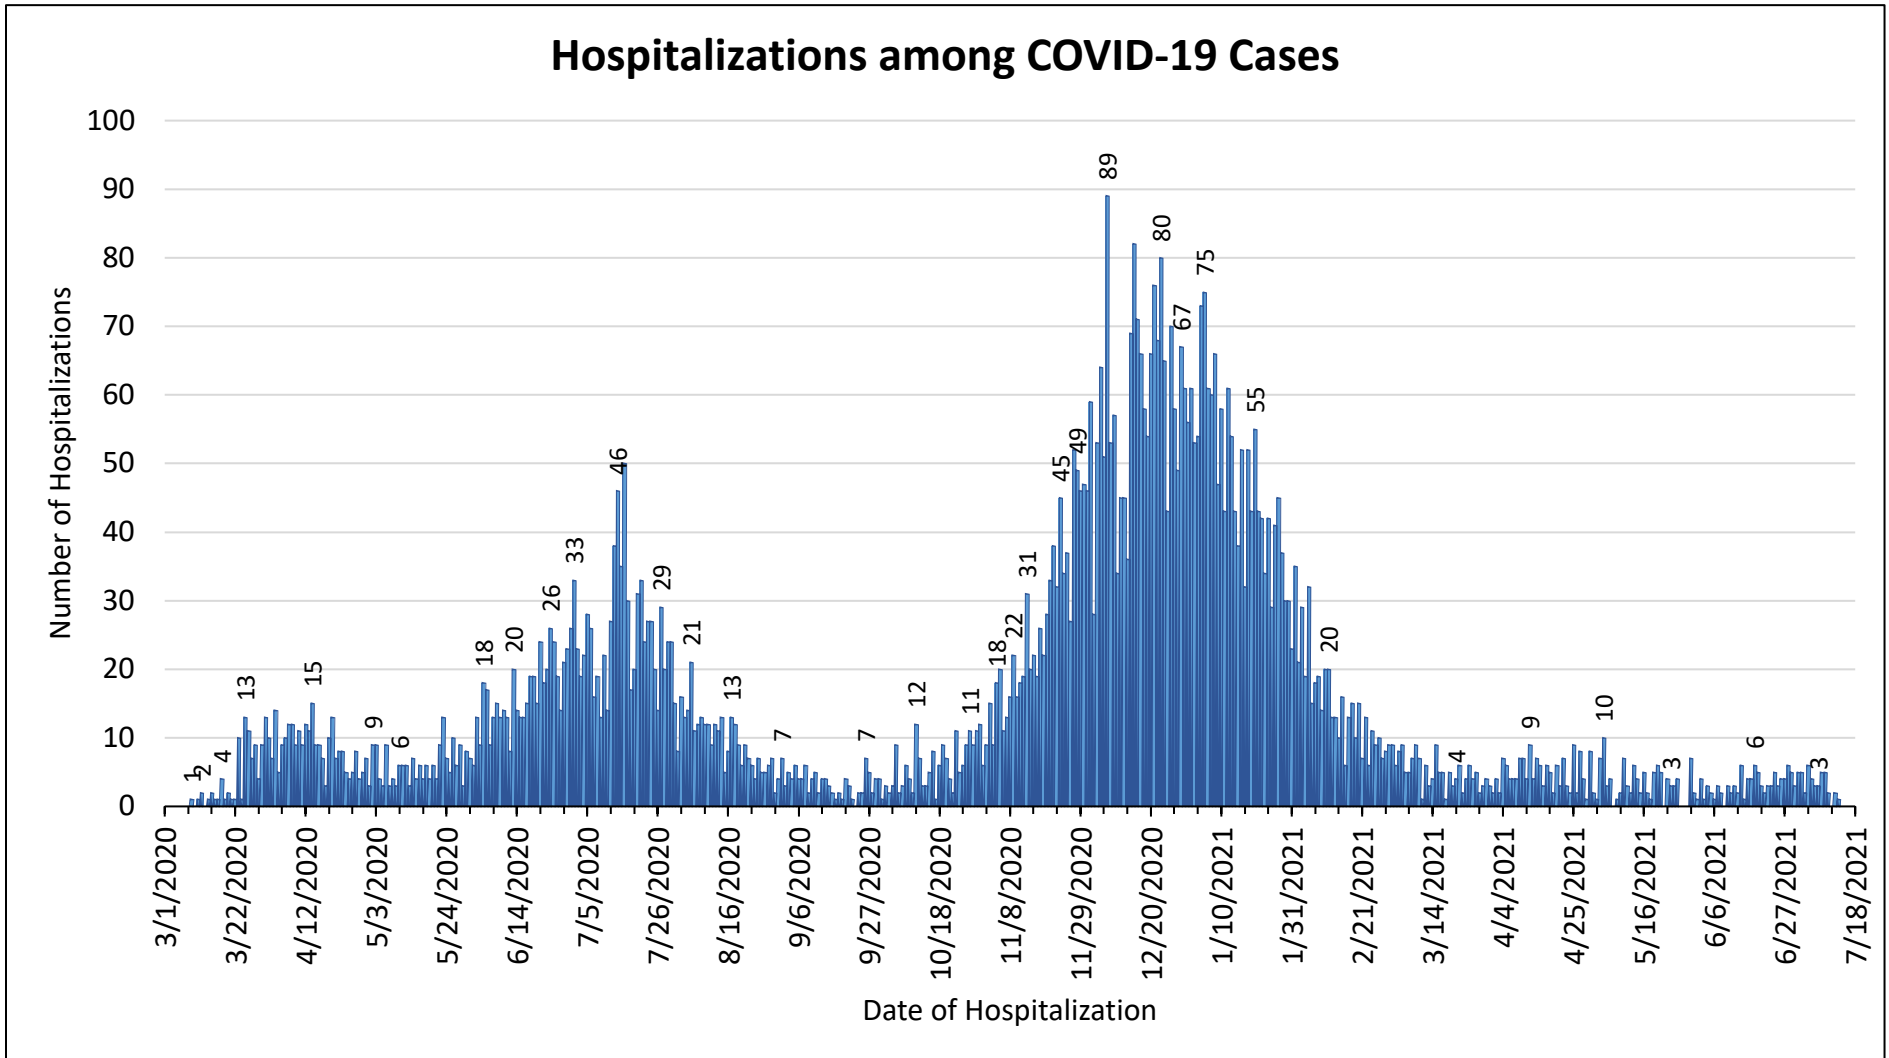

*-Note: Illnesses in the last 4-7 days may not be reported yet

** Previous two weeks

Updated: 7/19/2021

Chart 3: Pima County COVID-19 deaths by date of death: March 22, 2020 to July 18, 2021

****Note:** Recent deaths may not be reported yet.

Chart 4: Pima County COVID-19 deaths by MMWR Week

****Note:** Recent deaths may not be reported yet.

Chart 5: Pima County COVID-19 cases that are hospitalized by MMWR Week

****Note:** Recent hospitalizations may not be reported yet.

Chart 6: Pima County COVID-19 hospitalizations by date of hospital admission: March 9, 2020 to July 18, 2021

****Note:** Recent hospitalizations may not be reported yet.

Chart 7: COVID Positive Admissions per MMWR Week at Tucson Area Hospitals via EMResource