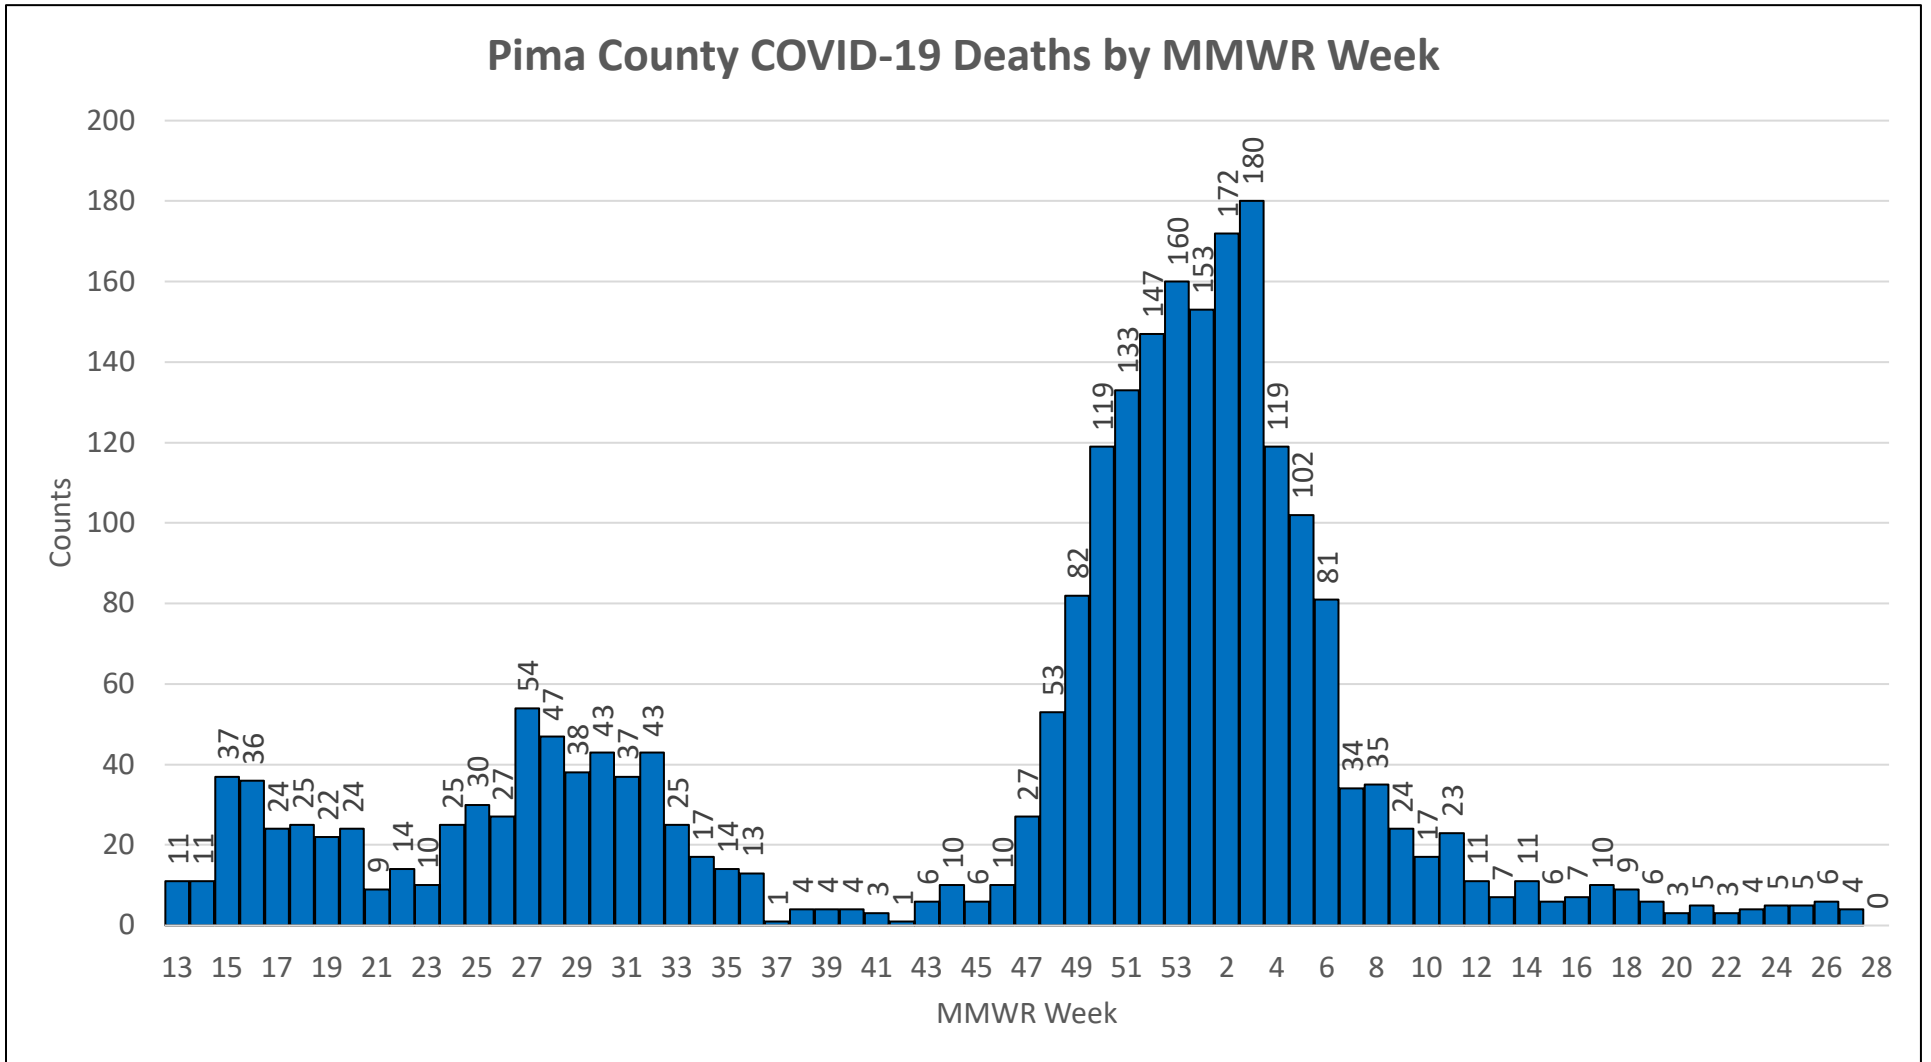

Pima County COVID-19 Deaths, Cases, and Hospitalizations Report

Chart 1: Pima County COVID-19 cases by MMWR Week

***Note:** Illnesses in the last 4-7 days may not be reported yet

Updated: 7/19/2021

Chart 2: Pima County COVID-19 cases by date of specimen collection from March 3, 2020 to July 18, 2021

*-Note: Illnesses in the last 4-7 days may not be reported yet

** Previous two weeks

Updated: 7/19/2021

Chart 3: Pima County COVID-19 deaths by date of death: March 22, 2020 to July 18, 2021

****Note:** Recent deaths may not be reported yet.

Chart 4: Pima County COVID-19 deaths by MMWR Week

****Note:** Recent deaths may not be reported yet.

Chart 5: Pima County COVID-19 cases that are hospitalized by MMWR Week

****Note:** Recent hospitalizations may not be reported yet.

Chart 6: Pima County COVID-19 hospitalizations by date of hospital admission: March 9, 2020 to July 18, 2021

****Note:** Recent hospitalizations may not be reported yet.

Chart 7: COVID Positive Admissions per MMWR Week at Tucson Area Hospitals via EMResource