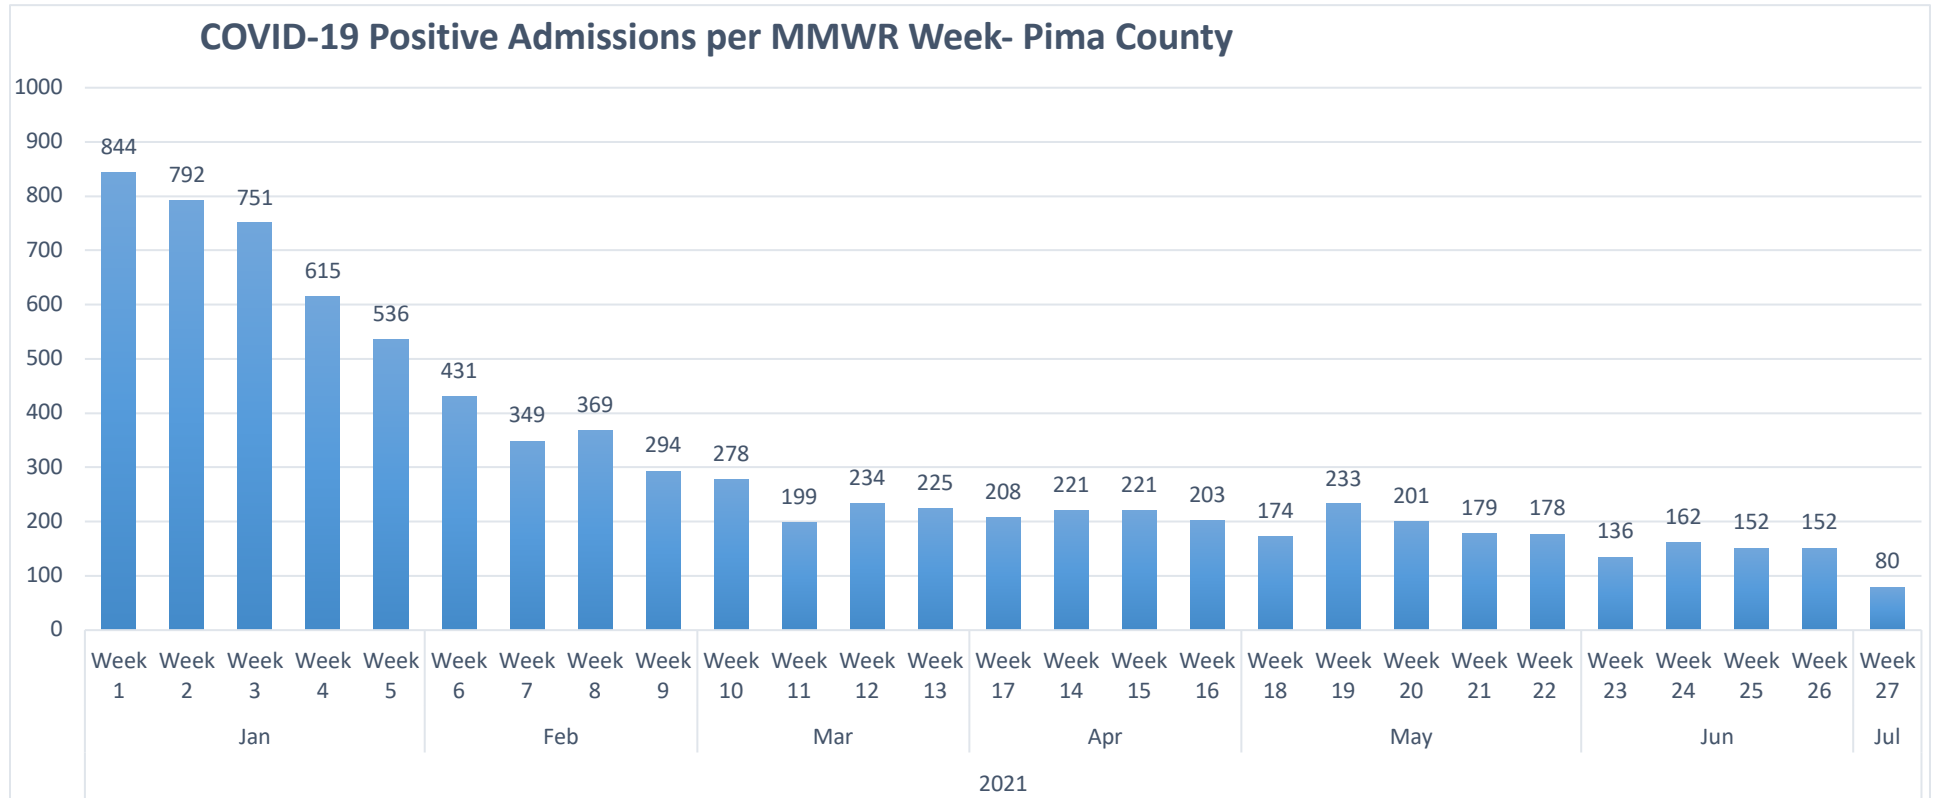

*-Note: Illnesses in the last 4-7 days may not be reported yet

** Previous two weeks

Updated: 7/19/2021

Chart 3: Pima County COVID-19 deaths by date of death: March 22, 2020 to July 18, 2021

****Note:** Recent deaths may not be reported yet.

Chart 4: Pima County COVID-19 deaths by MMWR Week

****Note:** Recent deaths may not be reported yet.

Chart 5: Pima County COVID-19 cases that are hospitalized by MMWR Week

****Note:** Recent hospitalizations may not be reported yet.

Chart 6: Pima County COVID-19 hospitalizations by date of hospital admission: March 9, 2020 to July 18, 2021

****Note:** Recent hospitalizations may not be reported yet.

Chart 7: COVID Positive Admissions per MMWR Week at Tucson Area Hospitals via EMResource