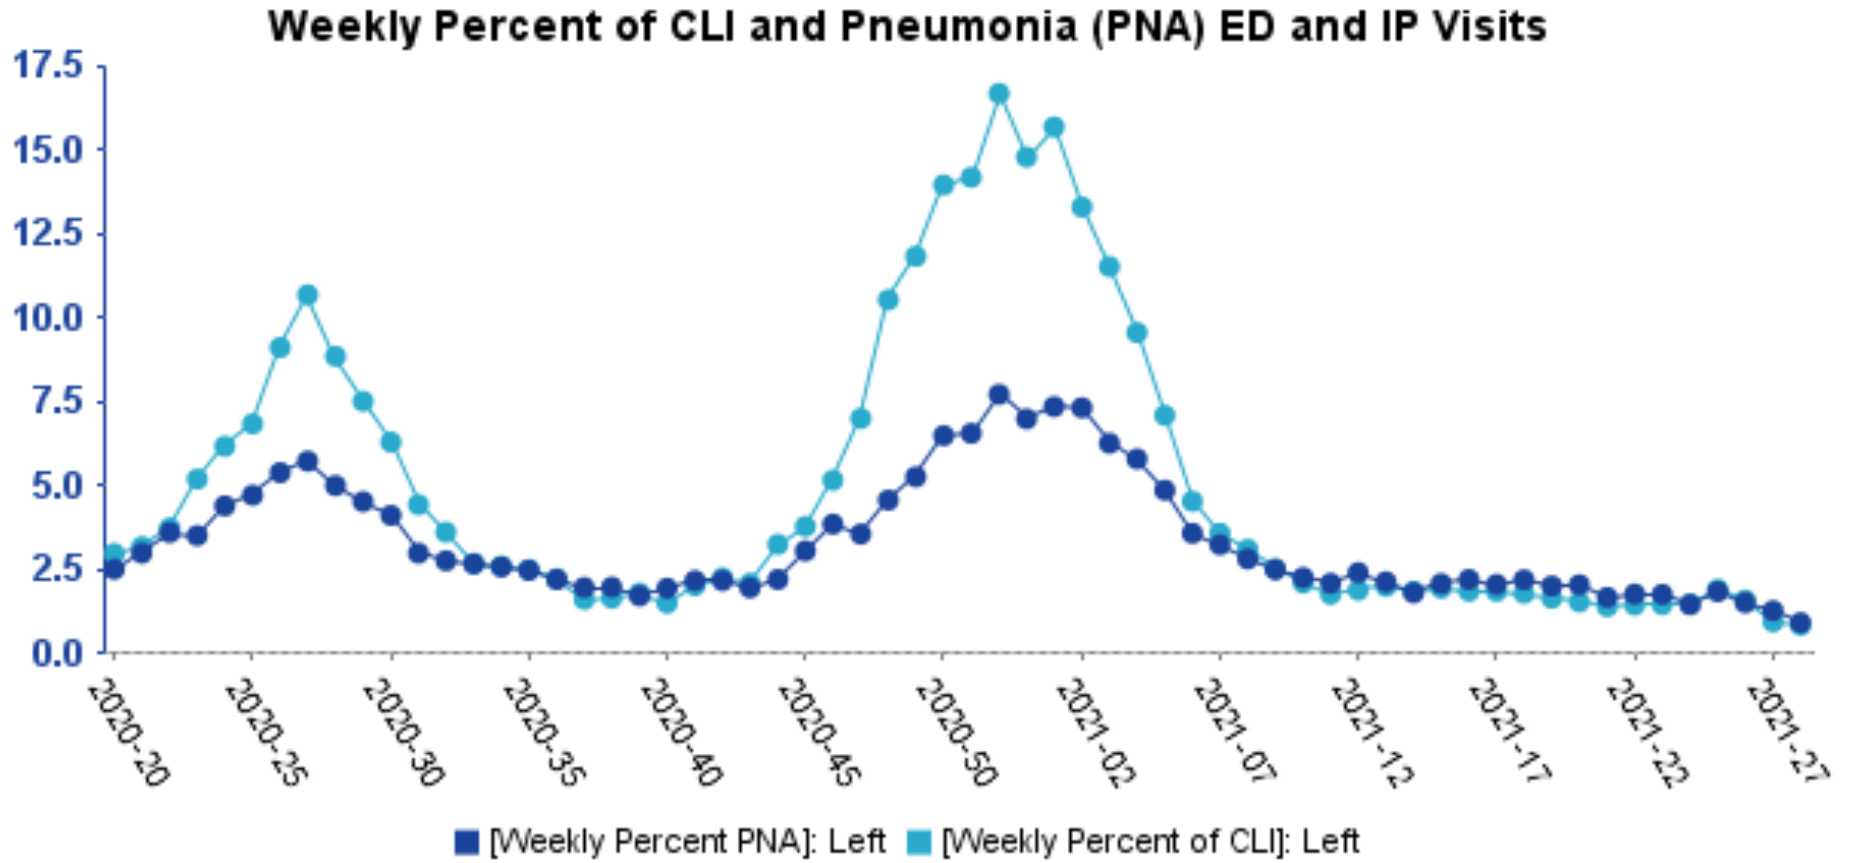

Chart 8: PCHD Weekly Percent (%) of COVID-Like-Illness (CLI) Visits VS Pneumonia (PNA) Visits by MMWR Week

Chart 9: Hospital COVID-Like & Influenza-Like Illness Surveillance: January 1, 2020 to July 19, 2021