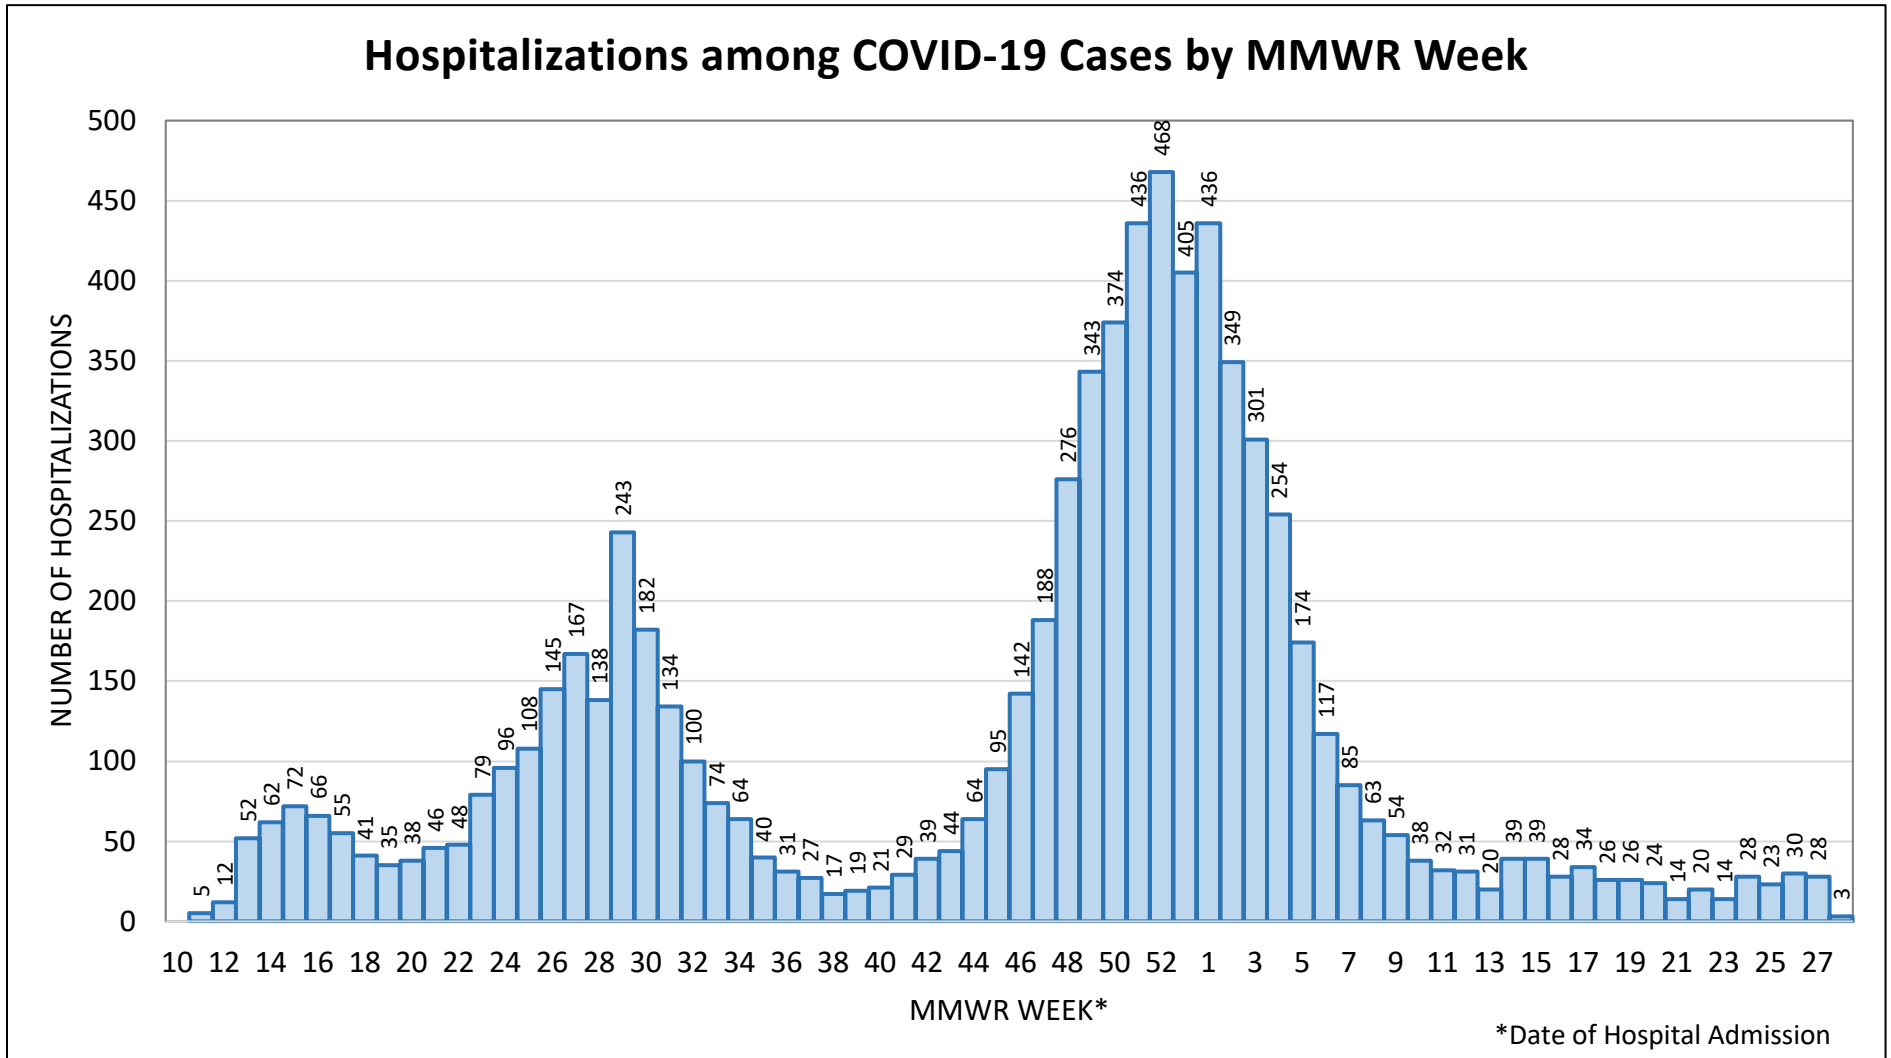

Chart 5: Pima County COVID-19 cases that are hospitalized by MMWR Week

**Note: Recent hospitalizations may not be reported yet.