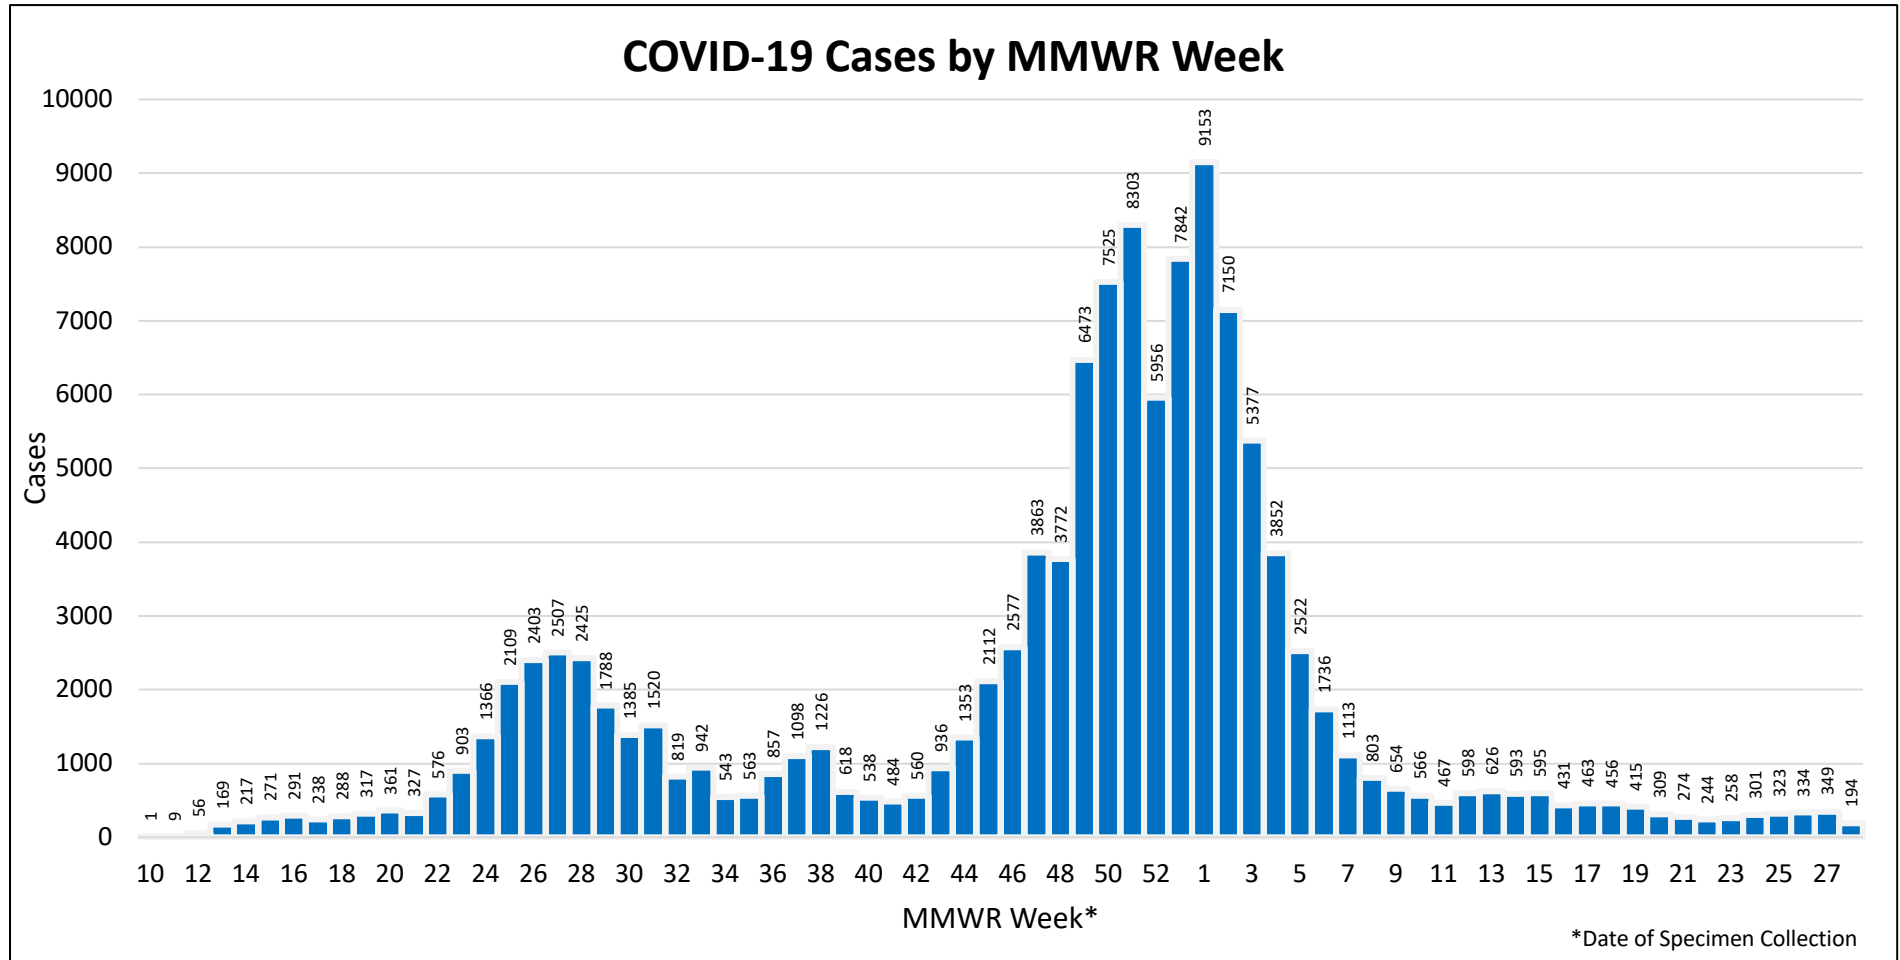

Pima County COVID-19 Deaths, Cases, and Hospitalizations Report

Chart 1: Pima County COVID-19 cases by MMWR Week

***Note:** Illnesses in the last 4-7 days may not be reported yet

Updated: 7/19/2021

Chart 2: Pima County COVID-19 cases by date of specimen collection from March 3, 2020 to July 18, 2021

*-Note: Illnesses in the last 4-7 days may not be reported yet

** Previous two weeks

Updated: 7/19/2021

Chart 3: Pima County COVID-19 deaths by date of death: March 22, 2020 to July 18, 2021

****Note:** Recent deaths may not be reported yet.