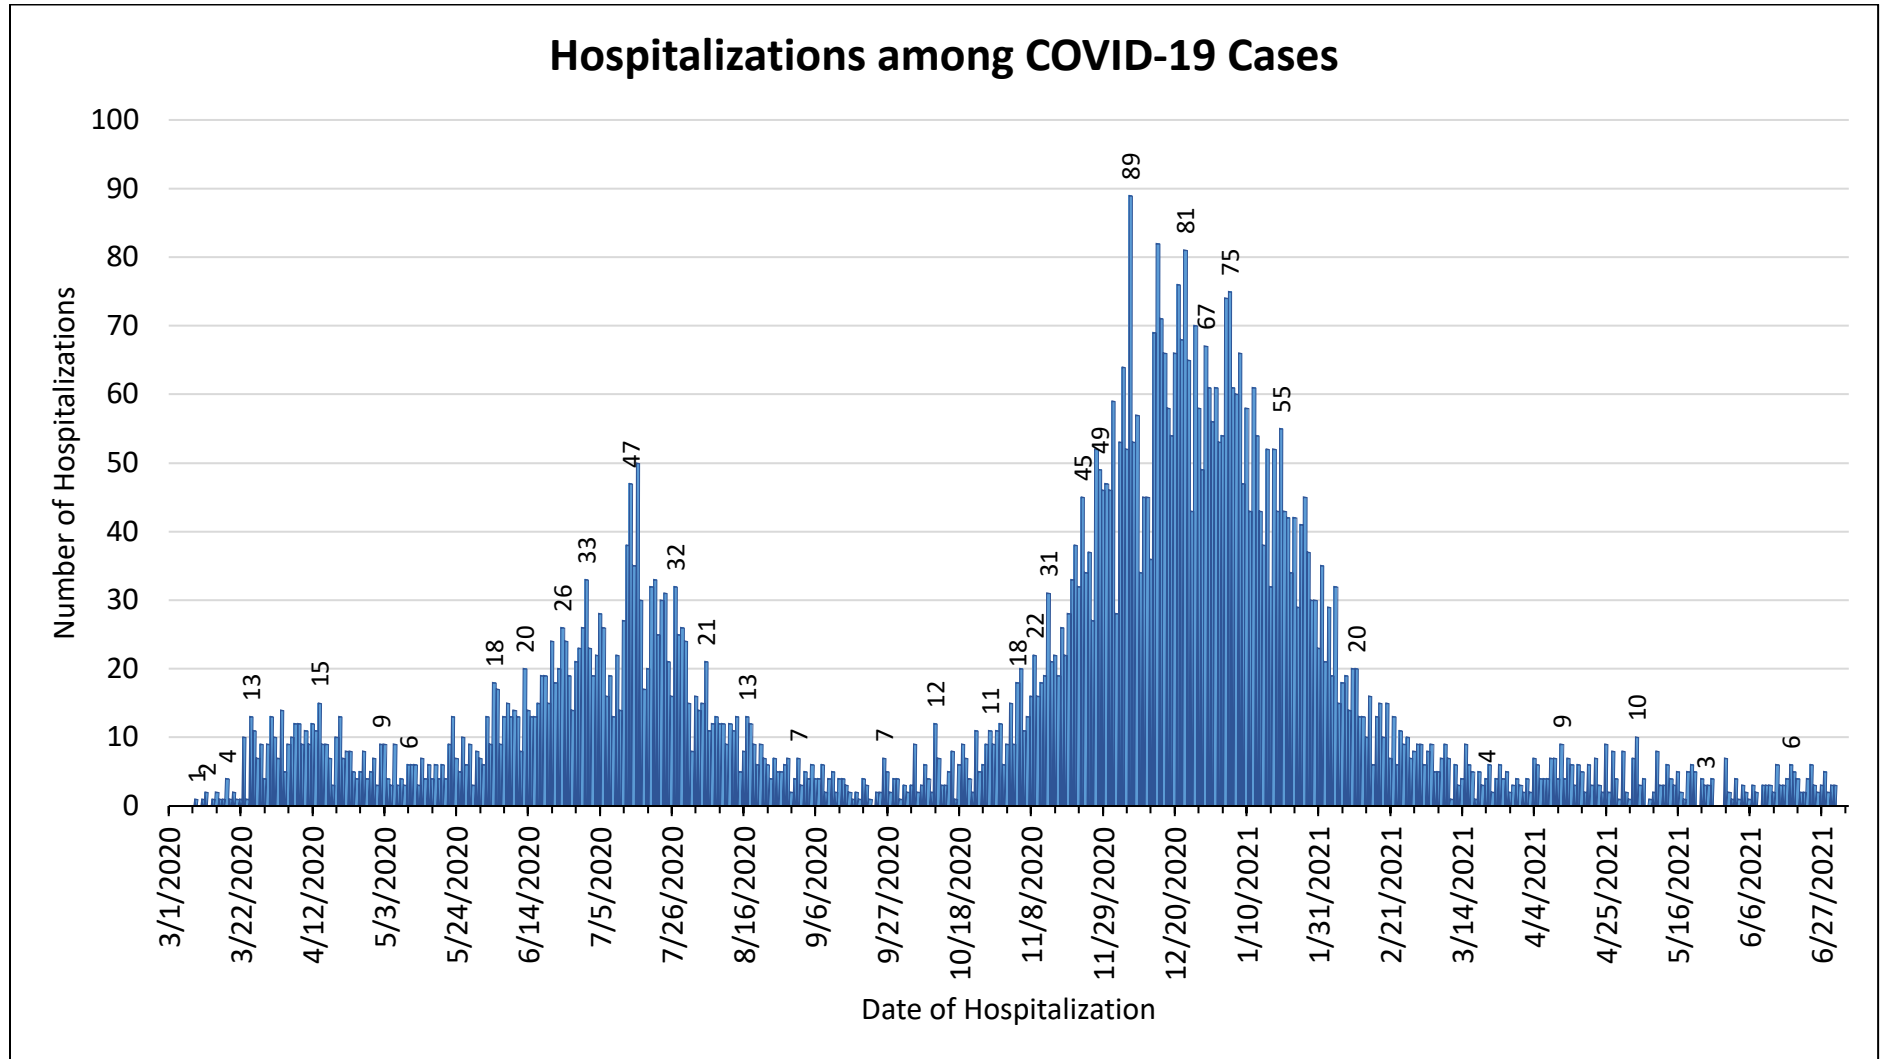

Chart 3: Pima County COVID-19 deaths by date of death: March 22, 2020 to July 5, 2021

**\*\*Note:** Recent deaths may not be reported yet.

Chart 4: Pima County COVID-19 deaths by MMWR Week

**\*\*Note:** Recent deaths may not be reported yet.

Chart 5: Pima County COVID-19 cases that are hospitalized by MMWR Week

\*\*Note: Recent hospitalizations may not be reported yet.

Chart 6: Pima County COVID-19 hospitalizations by date of hospital admission: March 9, 2020 to July 5, 2021