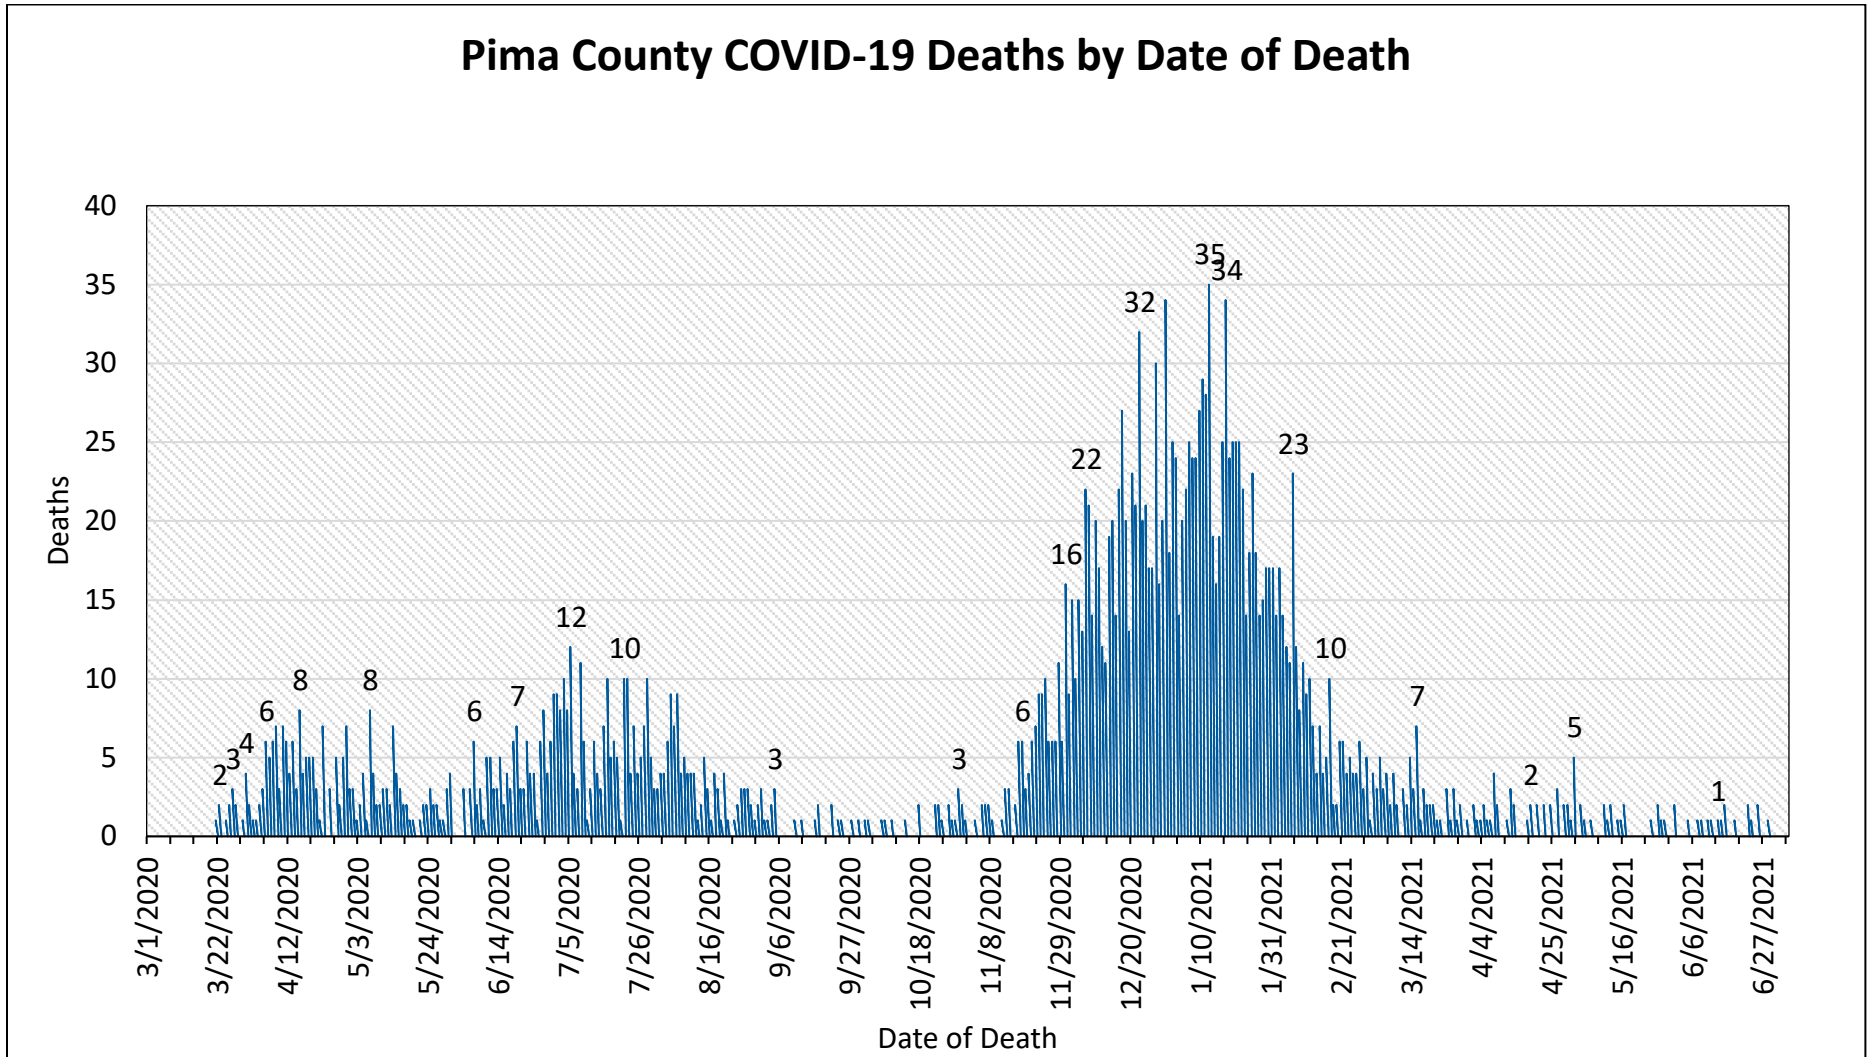

**Chart 2:** Pima County COVID-19 cases by date of specimen collection from March 3, 2020 to July 5, 2021

**\*-Note:** Illnesses in the last 4-7 days may not be reported yet

\*\* Previous two weeks

Updated: 7/6/2021

Chart 3: Pima County COVID-19 deaths by date of death: March 22, 2020 to July 5, 2021

**\*\*Note:** Recent deaths may not be reported yet.

Chart 4: Pima County COVID-19 deaths by MMWR Week

**\*\*Note:** Recent deaths may not be reported yet.