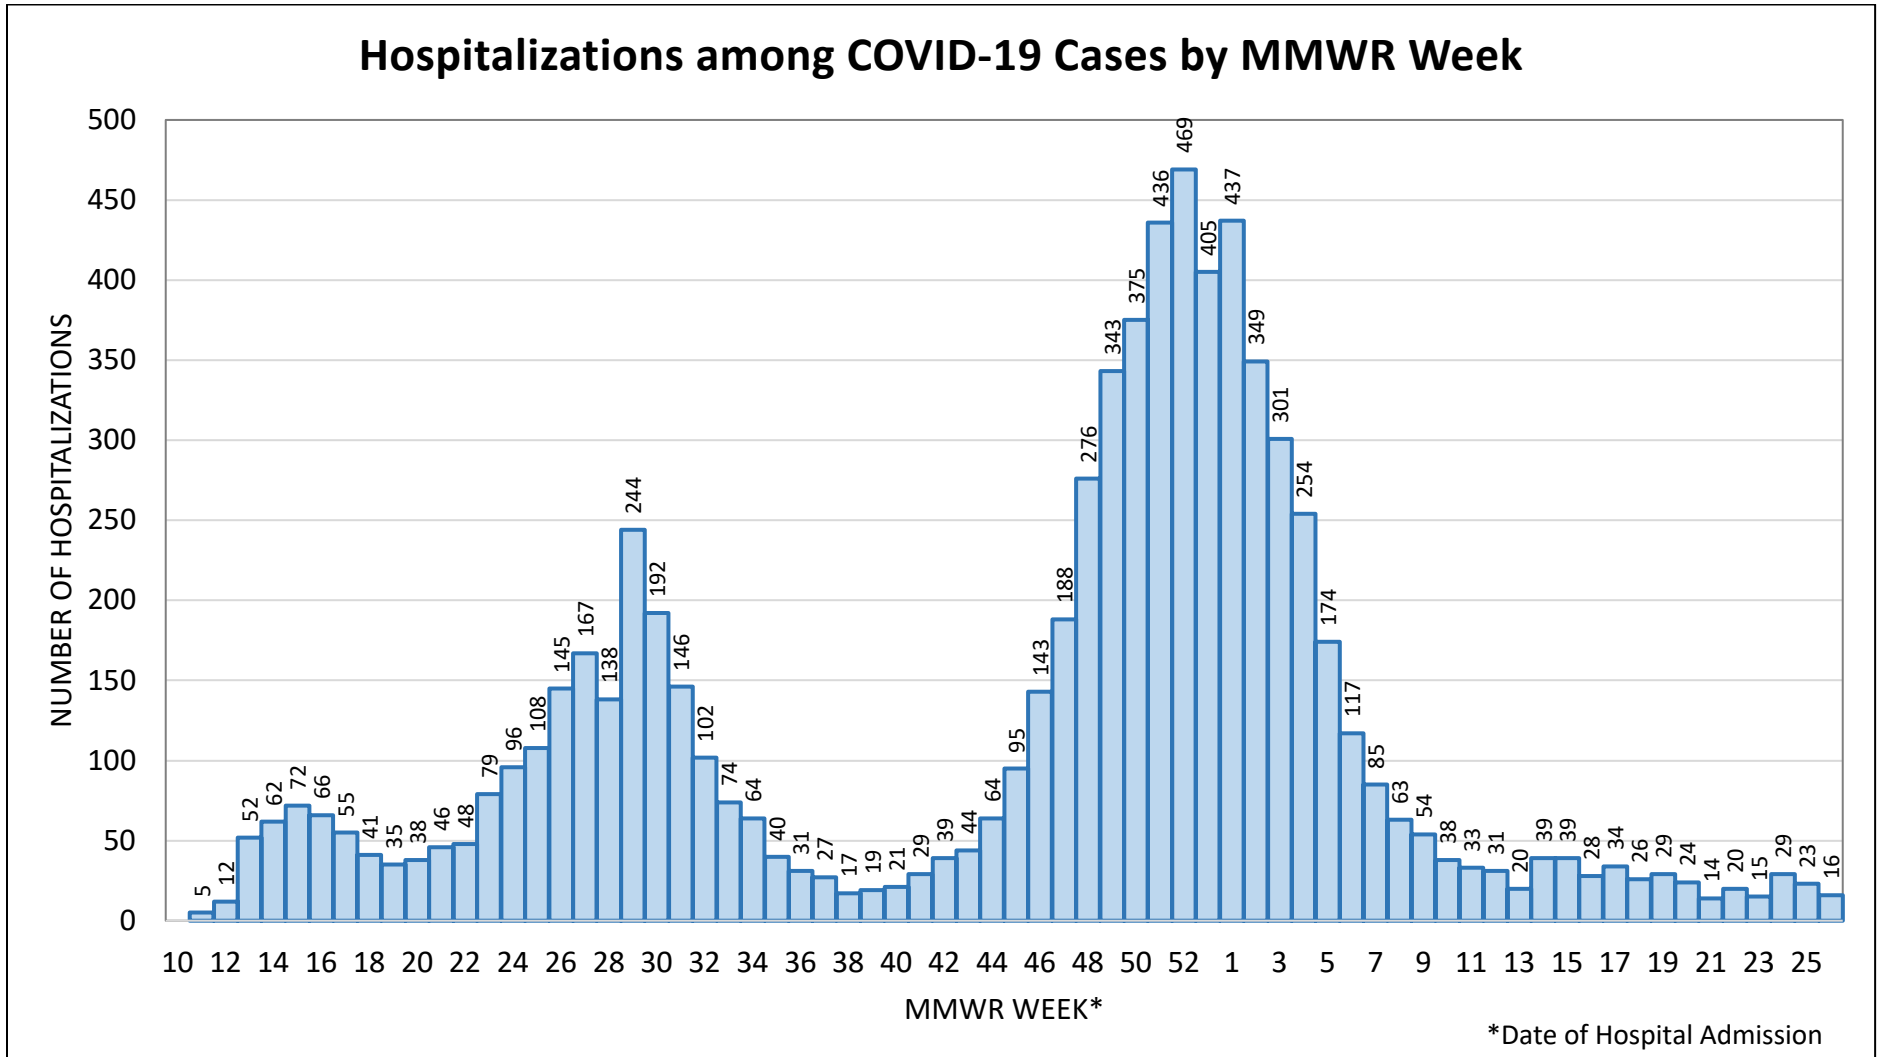

Chart 5: Pima County COVID-19 cases that are hospitalized by MMWR Week

**Note: Recent hospitalizations may not be reported yet.