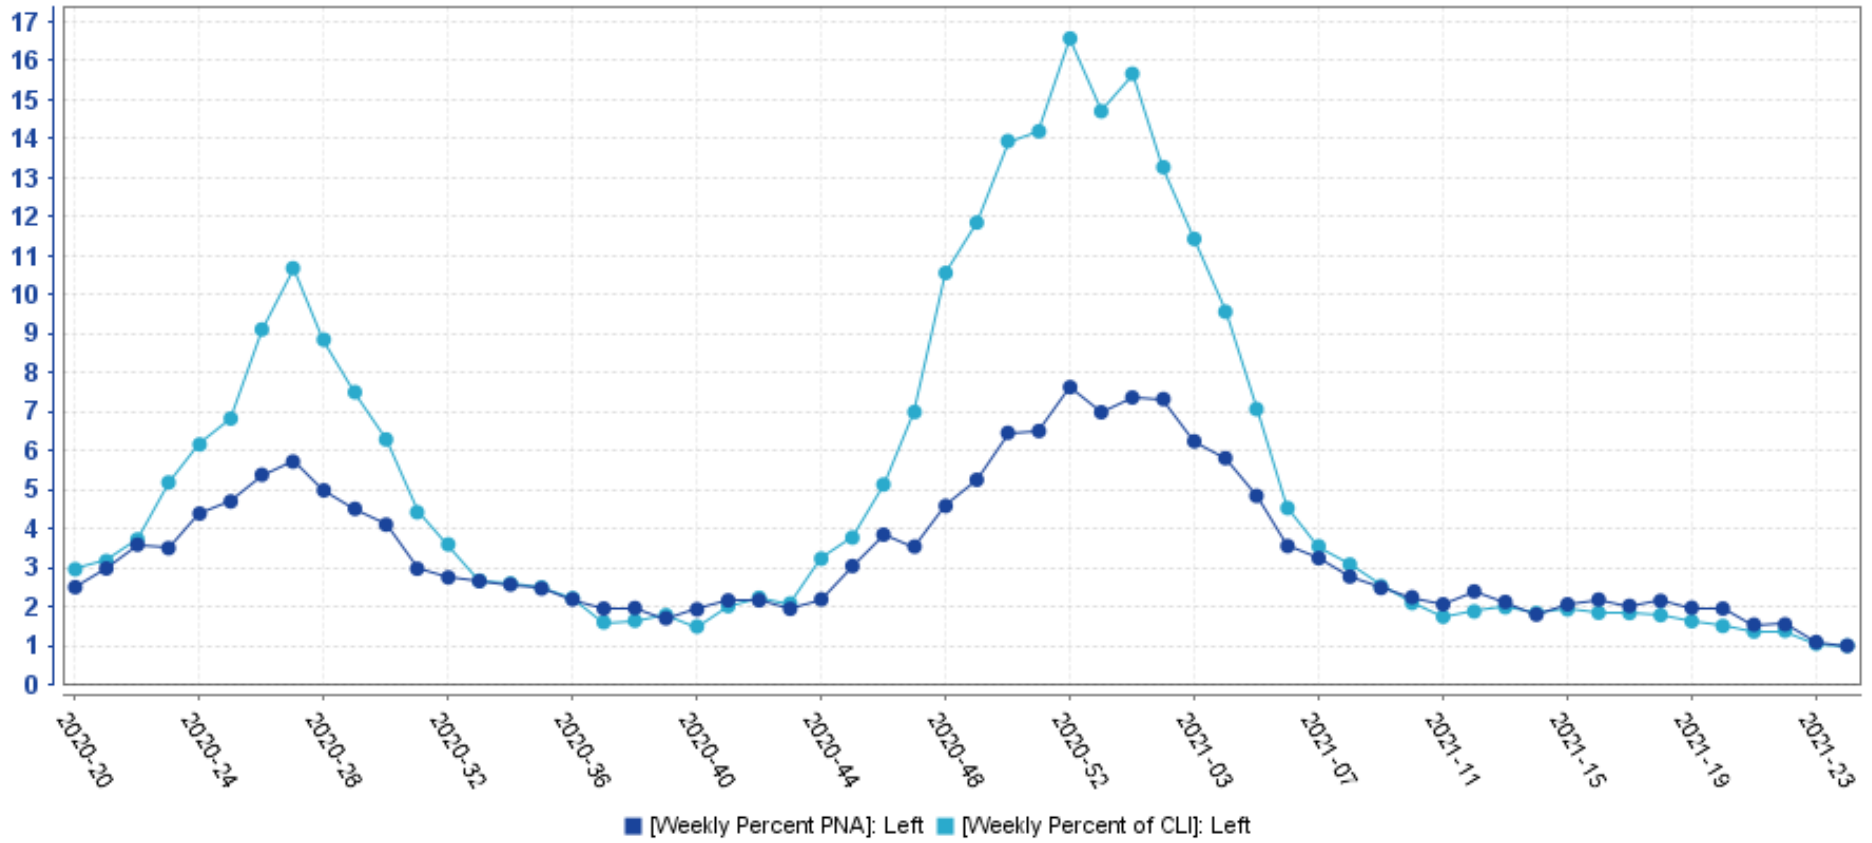

Chart 9: Hospital COVID-Like & Influenza-Like Illness Surveillance: January 1, 2020 to July 6, 2021

Chart 8: PCHD Weekly Percent (%) of COVID-Like-Illness (CLI) Visits VS Pneumonia (PNA) Visits by MMWR Week

Weekly Percent of CLI and Pneumonia (PNA) ED and IP Visits