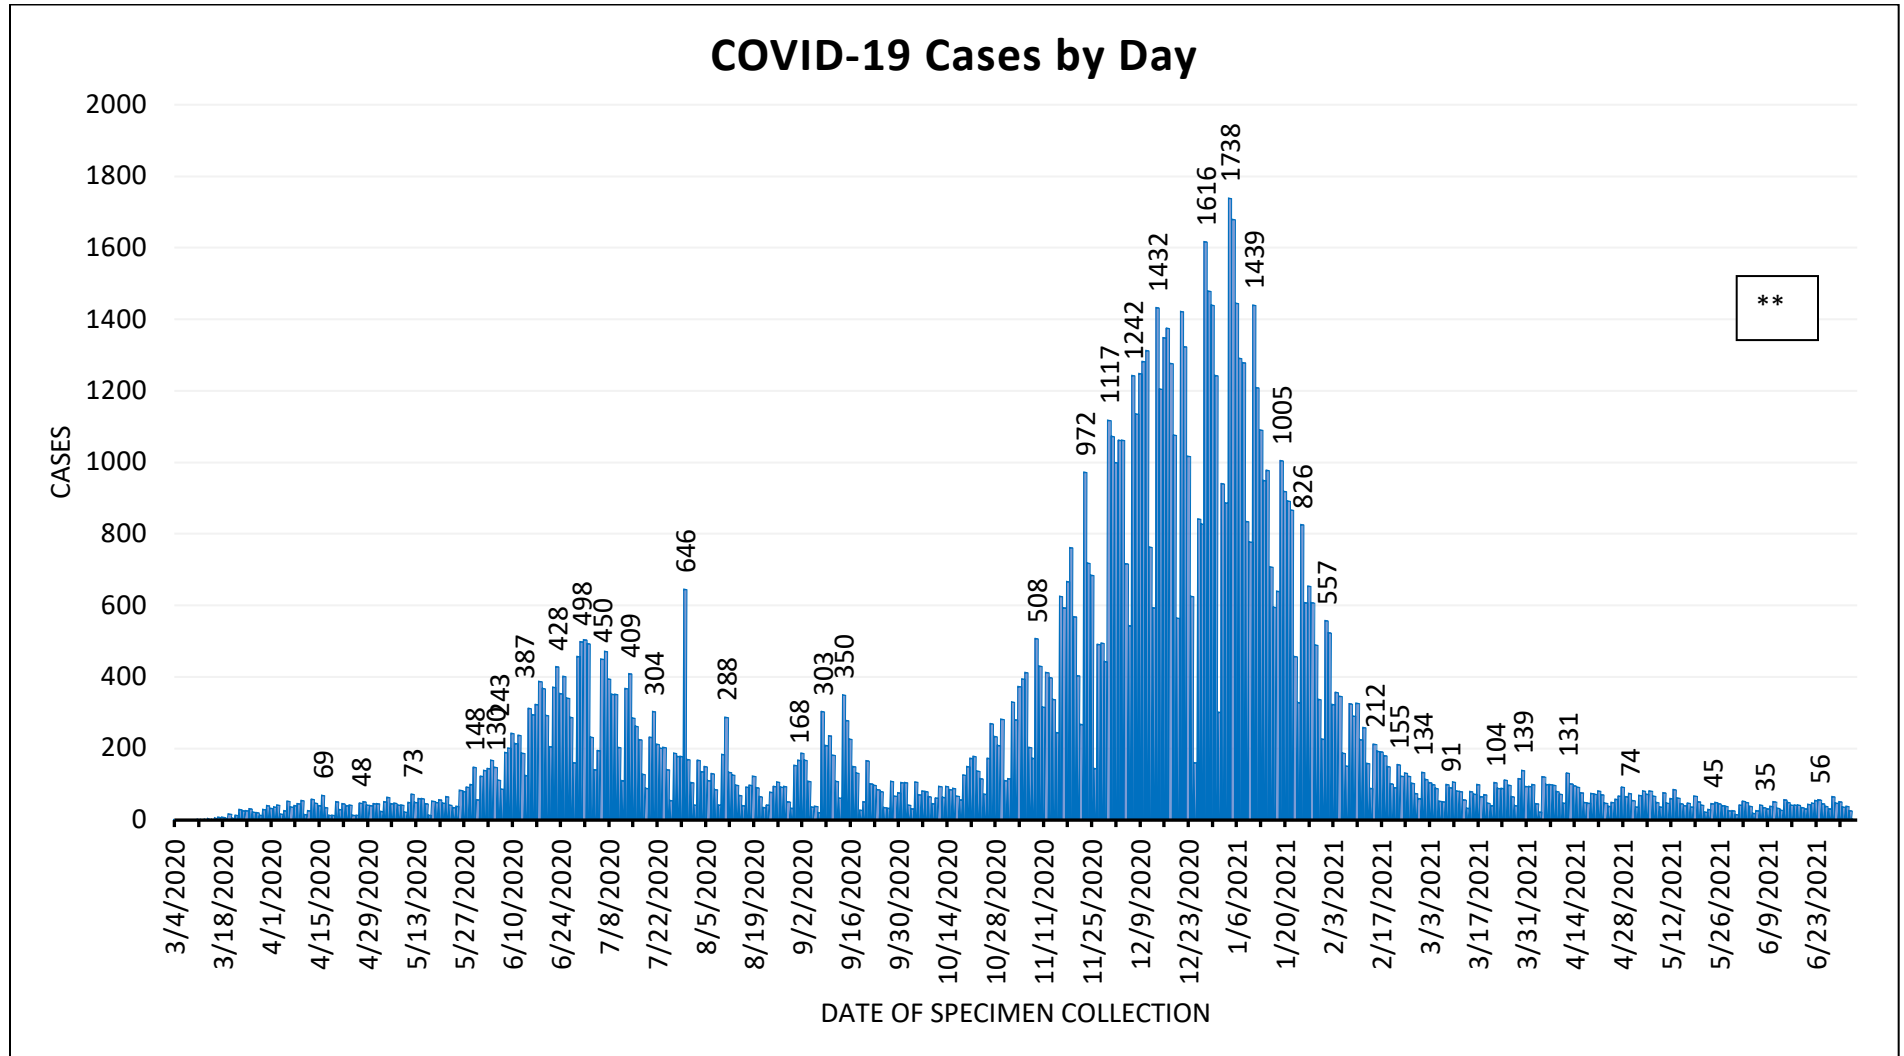

## Pima County COVID-19 Deaths, Cases, and Hospitalizations Report

**Chart 1:** Pima County COVID-19 cases by MMWR Week

**\*Note:** Illnesses in the last 4-7 days may not be reported yet

Updated: 7/6/2021

**Chart 2:** Pima County COVID-19 cases by date of specimen collection from March 3, 2020 to July 5, 2021

**\*-Note:** Illnesses in the last 4-7 days may not be reported yet

\*\* Previous two weeks

Updated: 7/6/2021

Chart 3: Pima County COVID-19 deaths by date of death: March 22, 2020 to July 5, 2021

**\*\*Note:** Recent deaths may not be reported yet.

Chart 4: Pima County COVID-19 deaths by MMWR Week

**\*\*Note:** Recent deaths may not be reported yet.