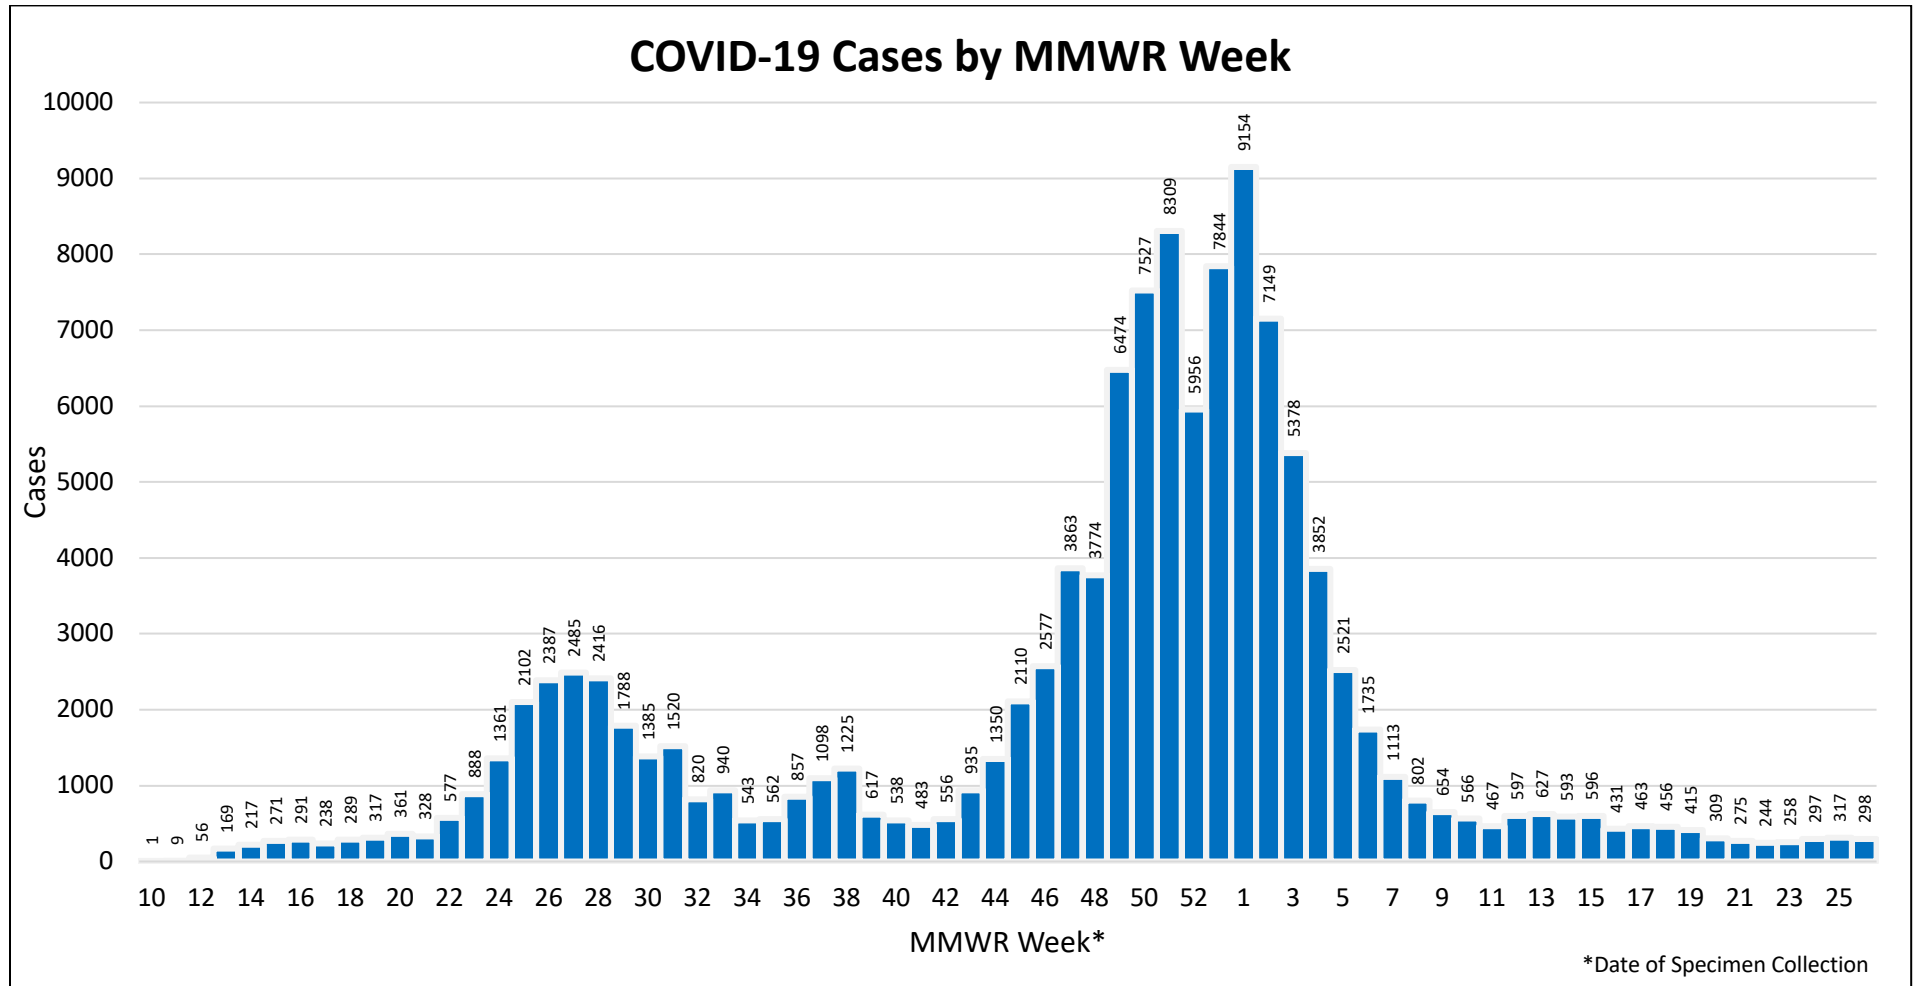

## Pima County COVID-19 Deaths, Cases, and Hospitalizations Report

**Chart 1:** Pima County COVID-19 cases by MMWR Week

**\*Note:** Illnesses in the last 4-7 days may not be reported yet

Updated: 7/6/2021

**Chart 2:** Pima County COVID-19 cases by date of specimen collection from March 3, 2020 to July 5, 2021

**\*-Note:** Illnesses in the last 4-7 days may not be reported yet

\*\* Previous two weeks

Updated: 7/6/2021

Chart 3: Pima County COVID-19 deaths by date of death: March 22, 2020 to July 5, 2021

**\*\*Note:** Recent deaths may not be reported yet.

Chart 4: Pima County COVID-19 deaths by MMWR Week

**\*\*Note:** Recent deaths may not be reported yet.