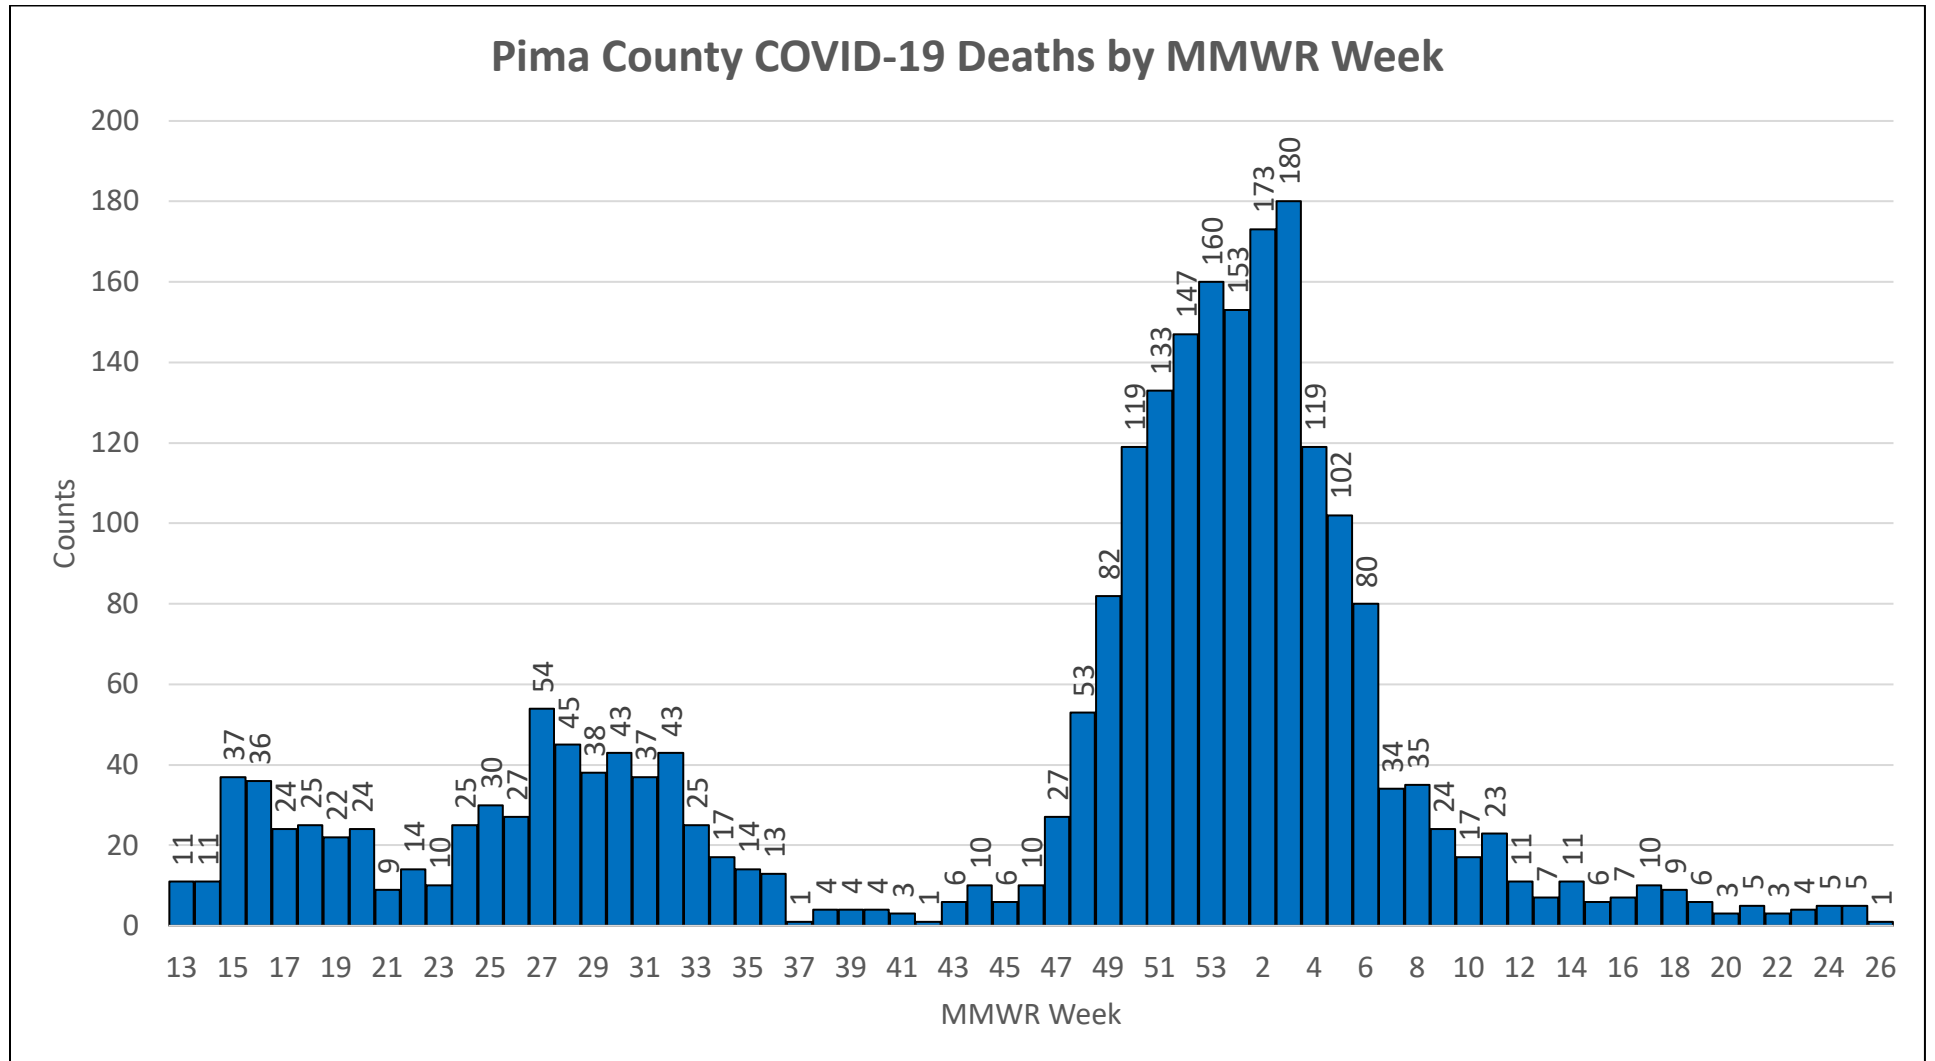

**Chart 2:** Pima County COVID-19 cases by date of specimen collection from March 3, 2020 to July 5, 2021

**\*-Note:** Illnesses in the last 4-7 days may not be reported yet

\*\* Previous two weeks

Updated: 7/6/2021

Chart 3: Pima County COVID-19 deaths by date of death: March 22, 2020 to July 5, 2021

**\*\*Note:** Recent deaths may not be reported yet.

Chart 4: Pima County COVID-19 deaths by MMWR Week

**\*\*Note:** Recent deaths may not be reported yet.