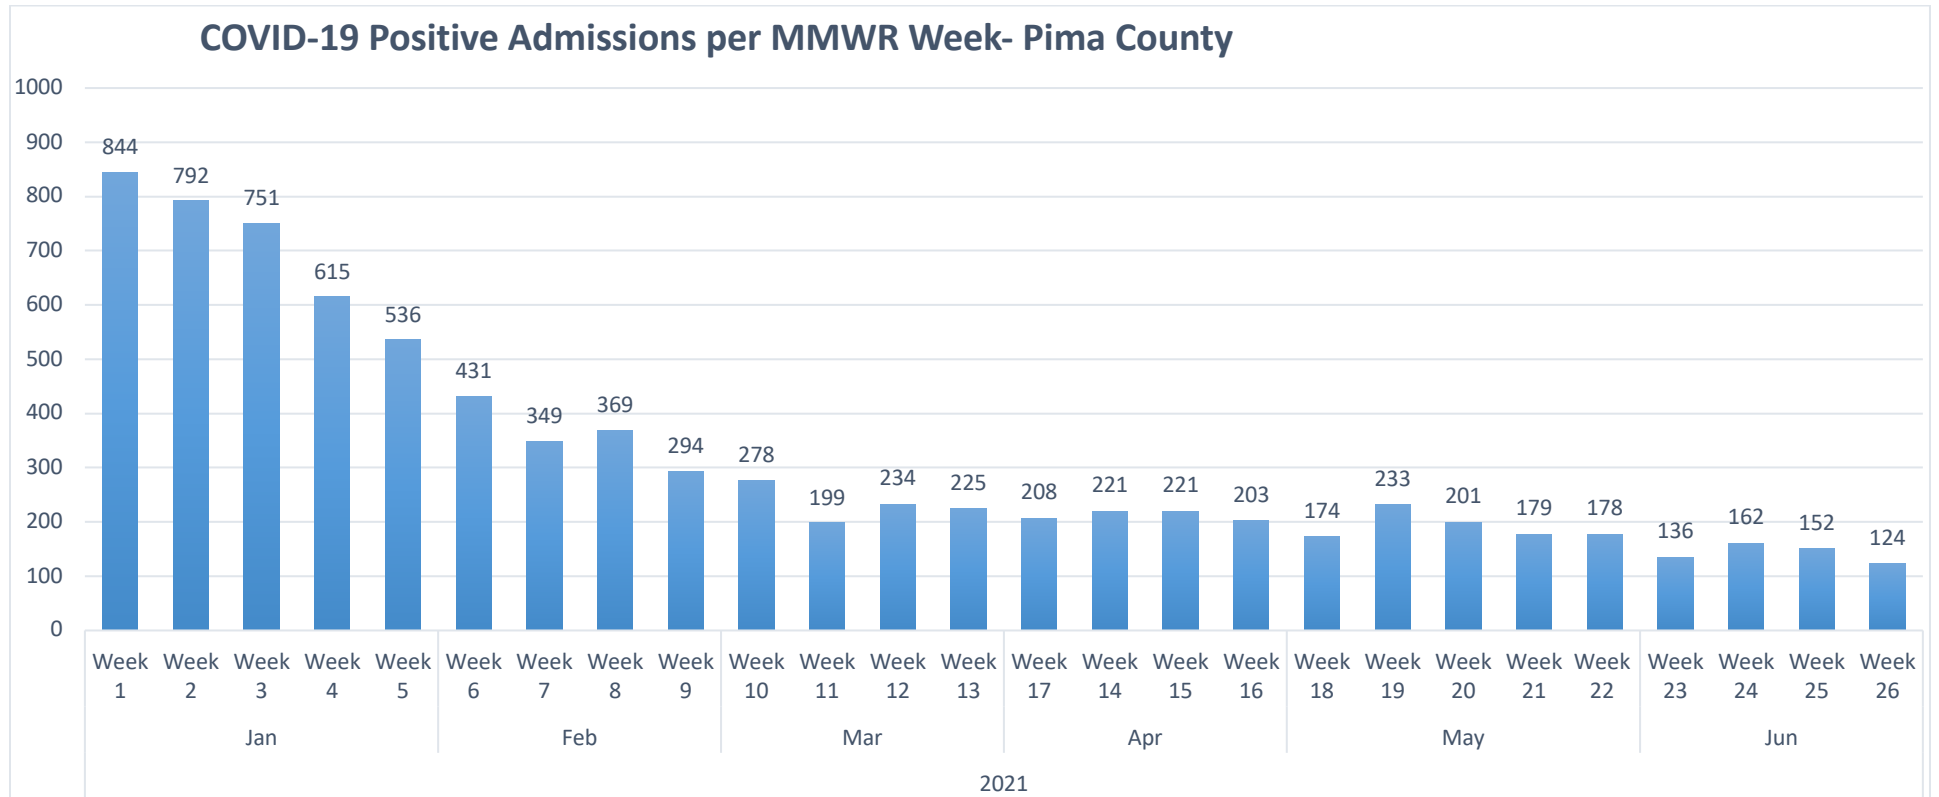

Chart 7: COVID Positive Admissions per MMWR Week at Tucson Area Hospitals via EMResource

*Note – Chart 7 is a representation of data from EMResource, while Chart 5 and Chart 6 are representations of data from ADHS. Due to a lag in reporting and investigation, there will be a disparity in hospitalization numbers between them. EMResource includes all COVID positive cases regardless of county residence.