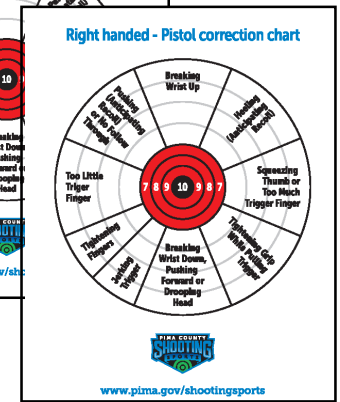

#1
(3 Bull)
25¢

#2
(Small Silhouette)
25¢

#3
(Orange Site in)
25¢

#4
(25 Yard)
25¢

#5
(50 Yard)
25¢

#6
(100 Yard)
25¢

#7
(Shoot N-C)
\$1.00

#8
(Large Silhouette)
50¢

#9
(3 Ani -1 Bull)
25¢

#35
(Breast Cancer)
50¢

#50
(100 Yard Sight in)
50¢

#51
Double sided
50¢