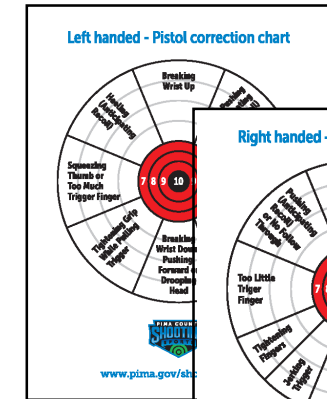

#1
(3 Bull)
25¢

#2
(Small Silhouette)
25¢

#3
(Orange Site in)
25¢

#4
(25 Yard)
25¢

#5
(50 Yard)
25¢

#6
(100 Yard)
25¢

#7
(Shoot N-C)
\$1.00

#8
(Large Silhouette)
50¢

#9
(3 Ani -1 Bull)
25¢

#35
(Breast Cancer)
50¢

#50
(100 Yard Sight in)
50¢

#51
Double sided
50¢