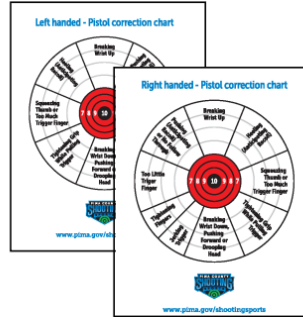

#1
(3 Bull)
25¢

#2
(Small Silhouette)
25¢

#3
(Orange Site in)
25¢

#4
(25 Yard)
25¢

#5
(50 Yard)
25¢

#6
(100 Yard)
25¢

#7
(Shoot N-C)
\$1.00

#7A Shoot-NC 12"
\$1.00
Sight in

12 inches

#8
(Large Silhouette)
50¢

#10
(5 Bullseye)
25¢

#35
(Breast Cancer)
50¢

#50
(100 Yard Sight in)
50¢

#51
Double sided
50¢

#55
Shoot-NC 12"
\$2.00

#56
Battle Ship
\$2.00

#57 Shoot-NC 17"
\$2.00
Sight in

17 inches

#60
Splatter" Bull's-
Eye
\$2.00